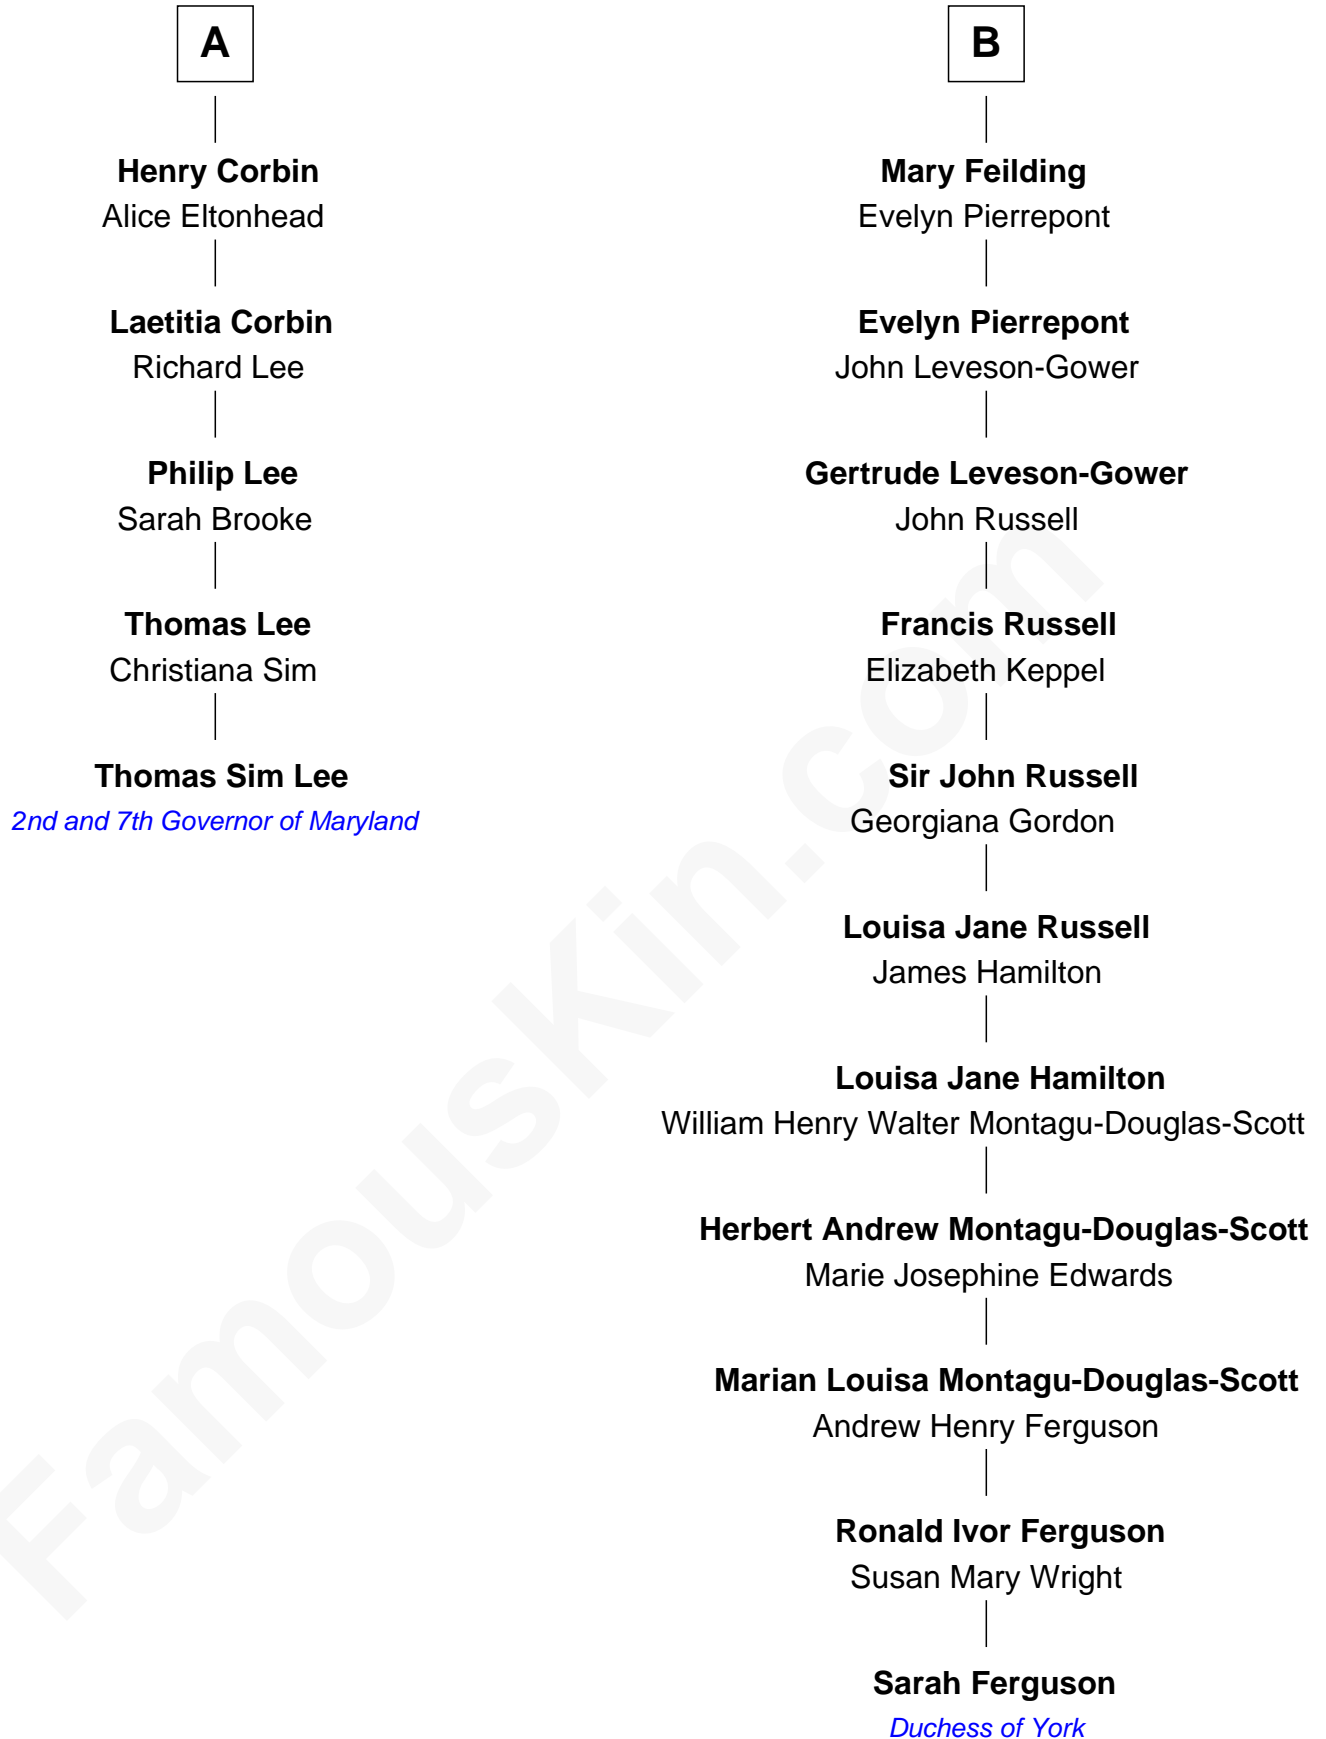

# FamousKin.com Relationship Chart of

**Thomas Sim Lee**

*2nd and 7th Governor of Maryland*

**11th cousin 6 times removed of**

**Sarah Ferguson**

*Duchess of York*

**John Aston**  
Elizabeth Delves

Sarah Ferguson photo by [Norbert Aepli](#) (CC BY 3.0)