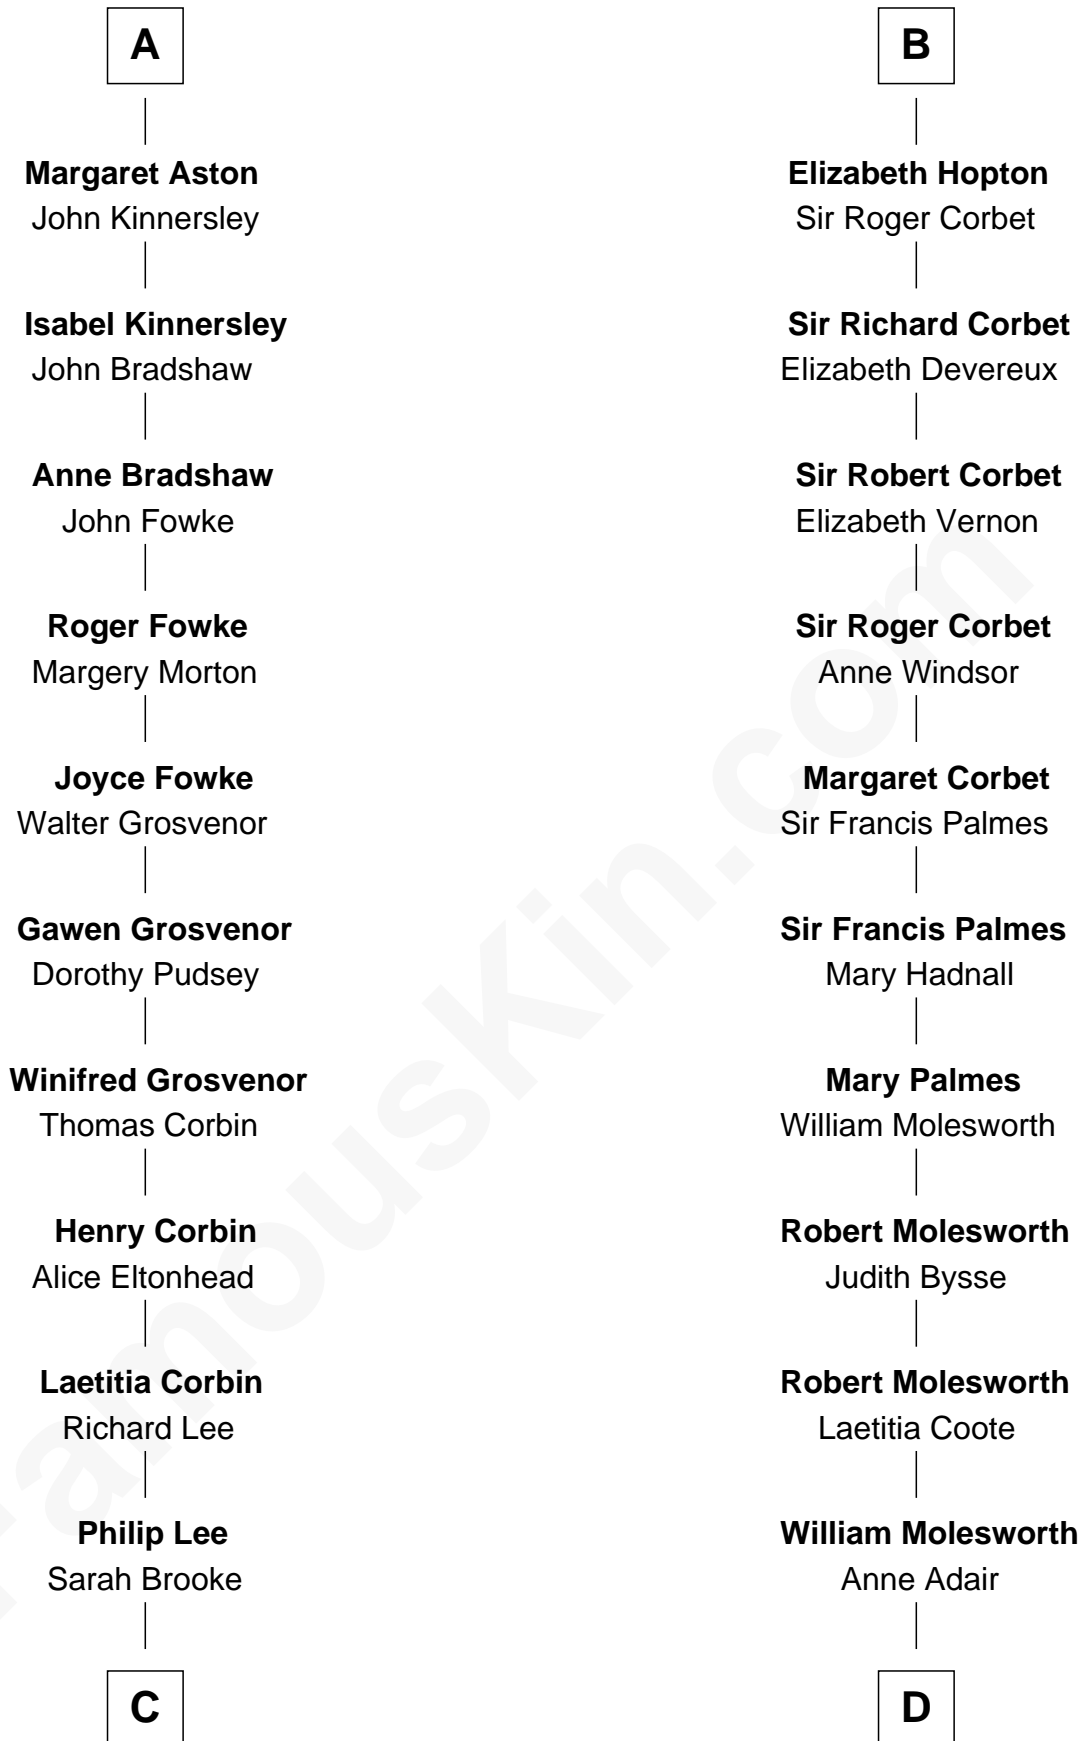

FamousKin.com

Relationship Chart of

Thomas Sim Lee

2nd and 7th Governor of Maryland

18th cousin 3 times removed of

Joan Fontaine

Movie Actress

C

Thomas Lee
Christiana Sim

Thomas Sim Lee
2nd and 7th Governor of Maryland

D

Richard Molesworth
Catherine Cobb

John Molesworth
Louise Tomkyns

Margaret Letitia Molesworth
Charles Richard De Havilland

Walter Augustus De Havilland
Lillian Augusta Ruse