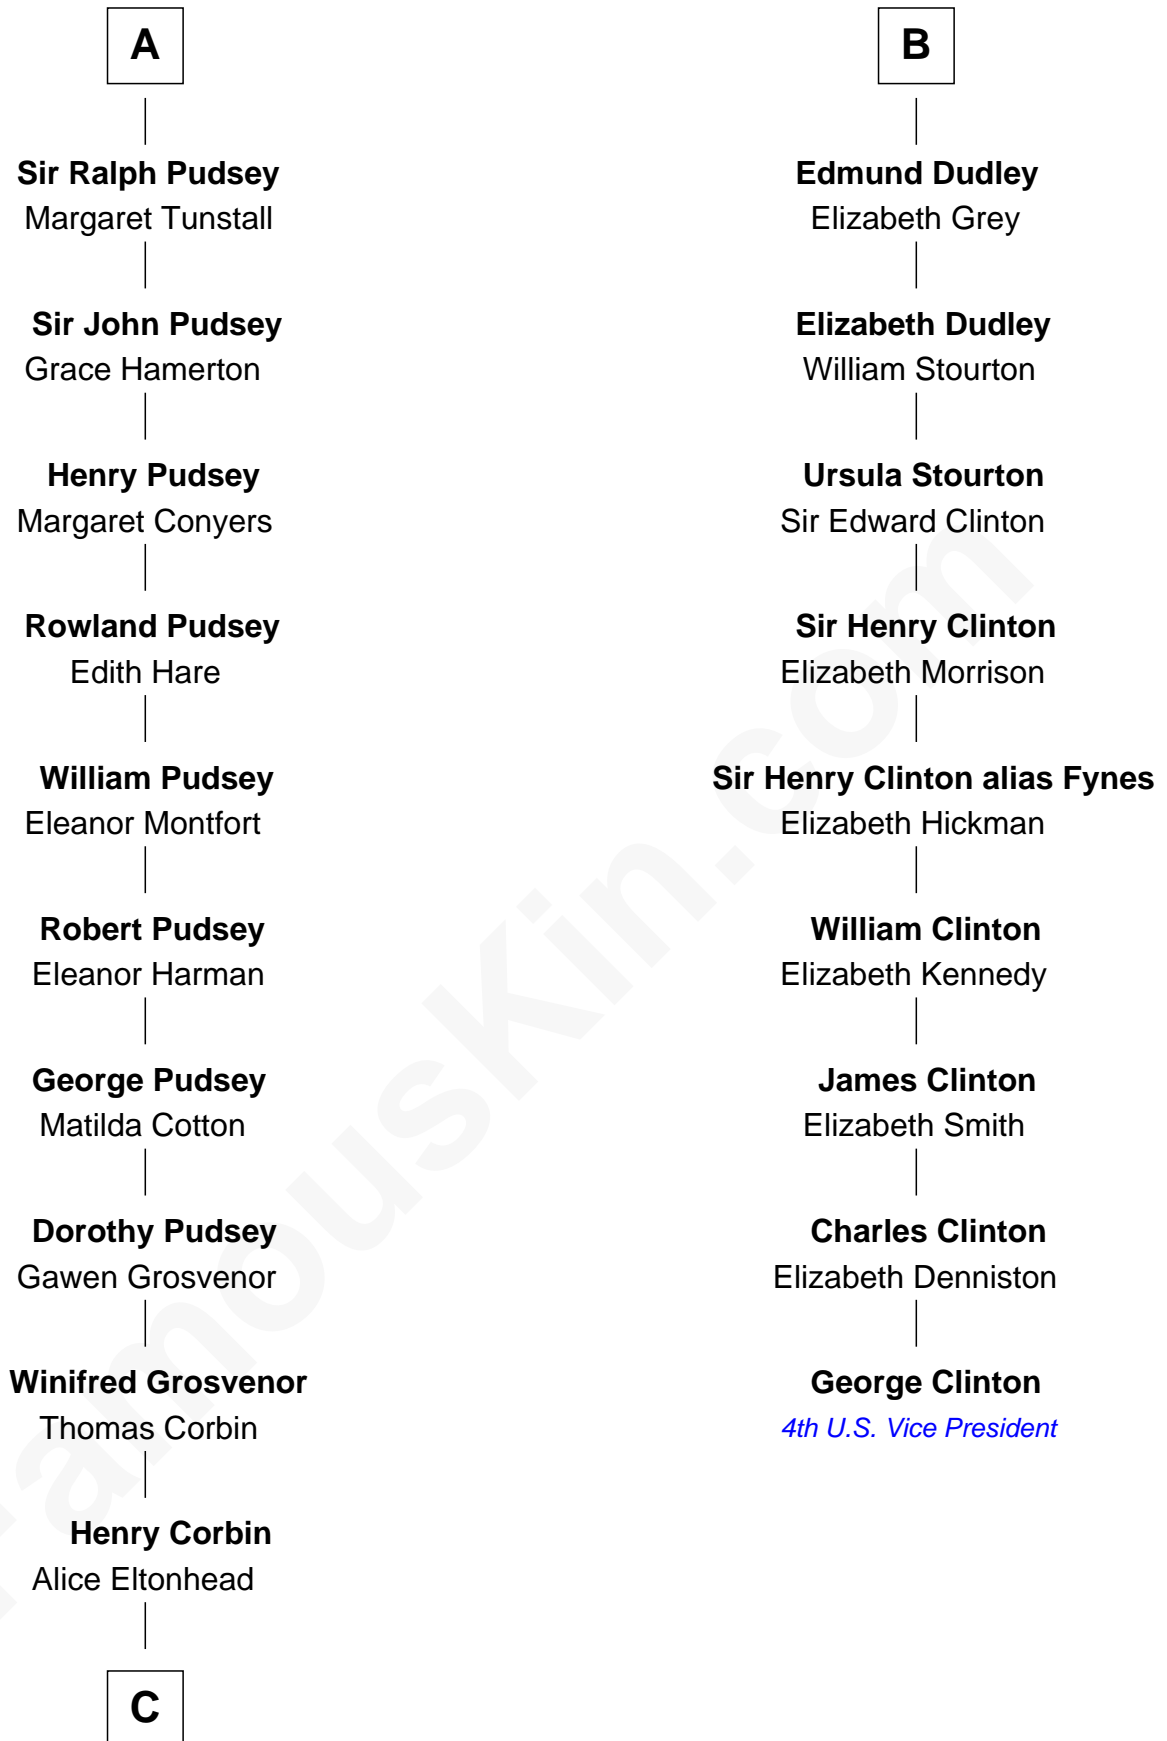

FamousKin.com Relationship Chart of

Thomas Sim Lee

2nd and 7th Governor of Maryland

15th cousin 5 times removed of

George Clinton

4th U.S. Vice President

Sir Richard FitzRoy

Rose de Dover

Elizabeth Betteshorne

Elizabeth Berkeley

Sir John Sutton

Sir John Sutton Dudley

Elizabeth Bramshot

B

C

—
Laetitia Corbin