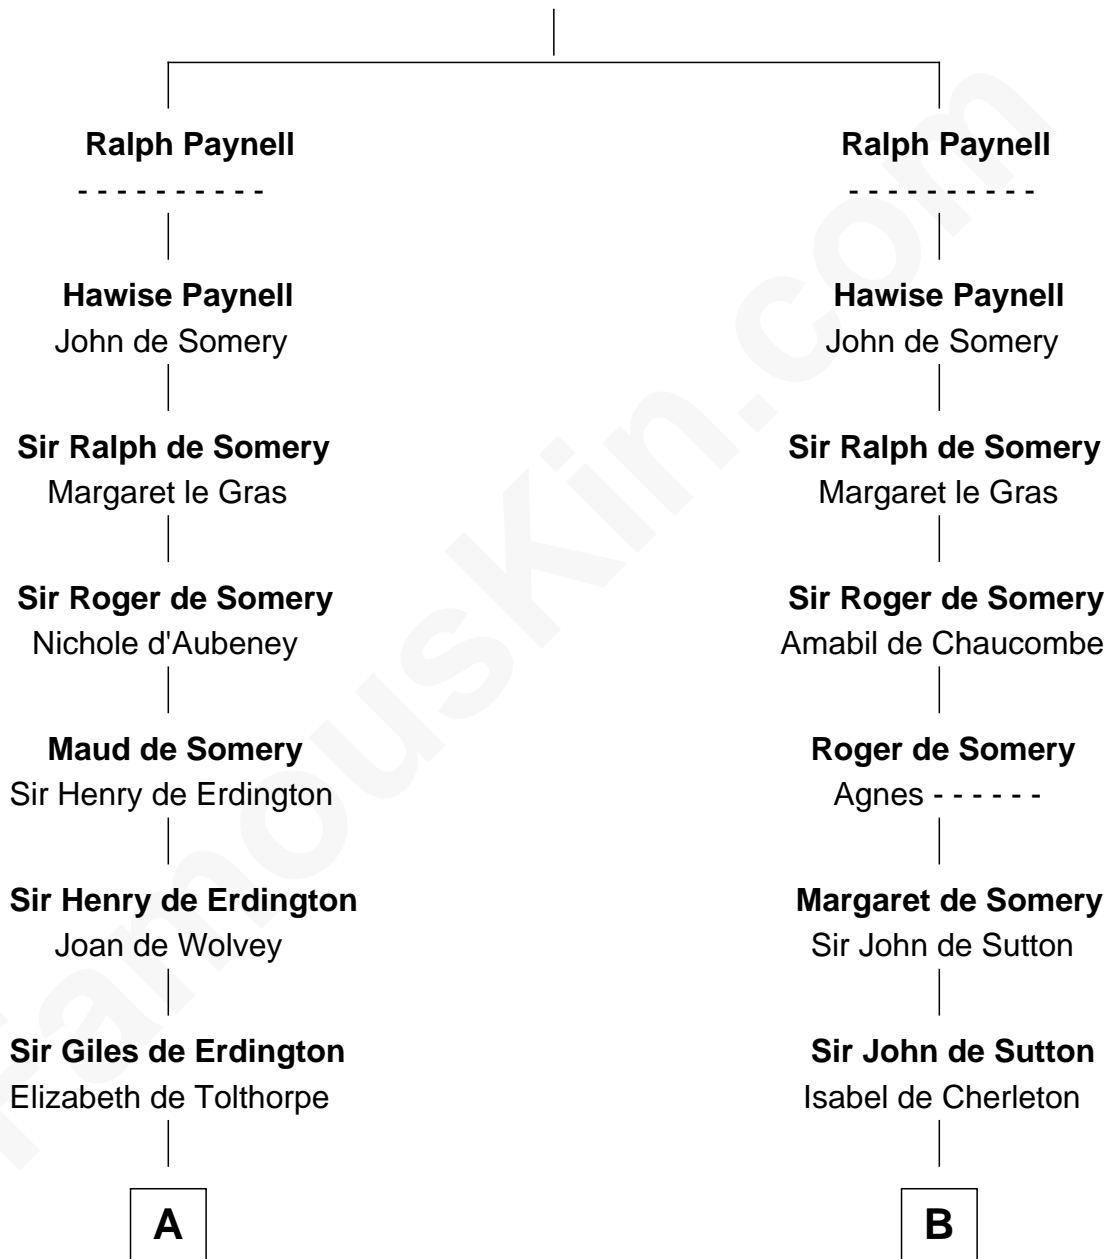

FamousKin.com Relationship Chart of

Thomas Sim Lee

2nd and 7th Governor of Maryland

20th cousin 1 time removed of

George Clinton

4th U.S. Vice President

Fulk Paynel

C

Henry Corbin
Alice Eltonhead

Laetitia Corbin
Richard Lee

Philip Lee
Sarah Brooke

Thomas Lee
Christiana Sim

Thomas Sim Lee
2nd and 7th Governor of Maryland

D

William Clinton
Elizabeth Kennedy

James Clinton
Elizabeth Smith

Charles Clinton
Elizabeth Denniston

George Clinton
4th U.S. Vice President

FamousKin.com