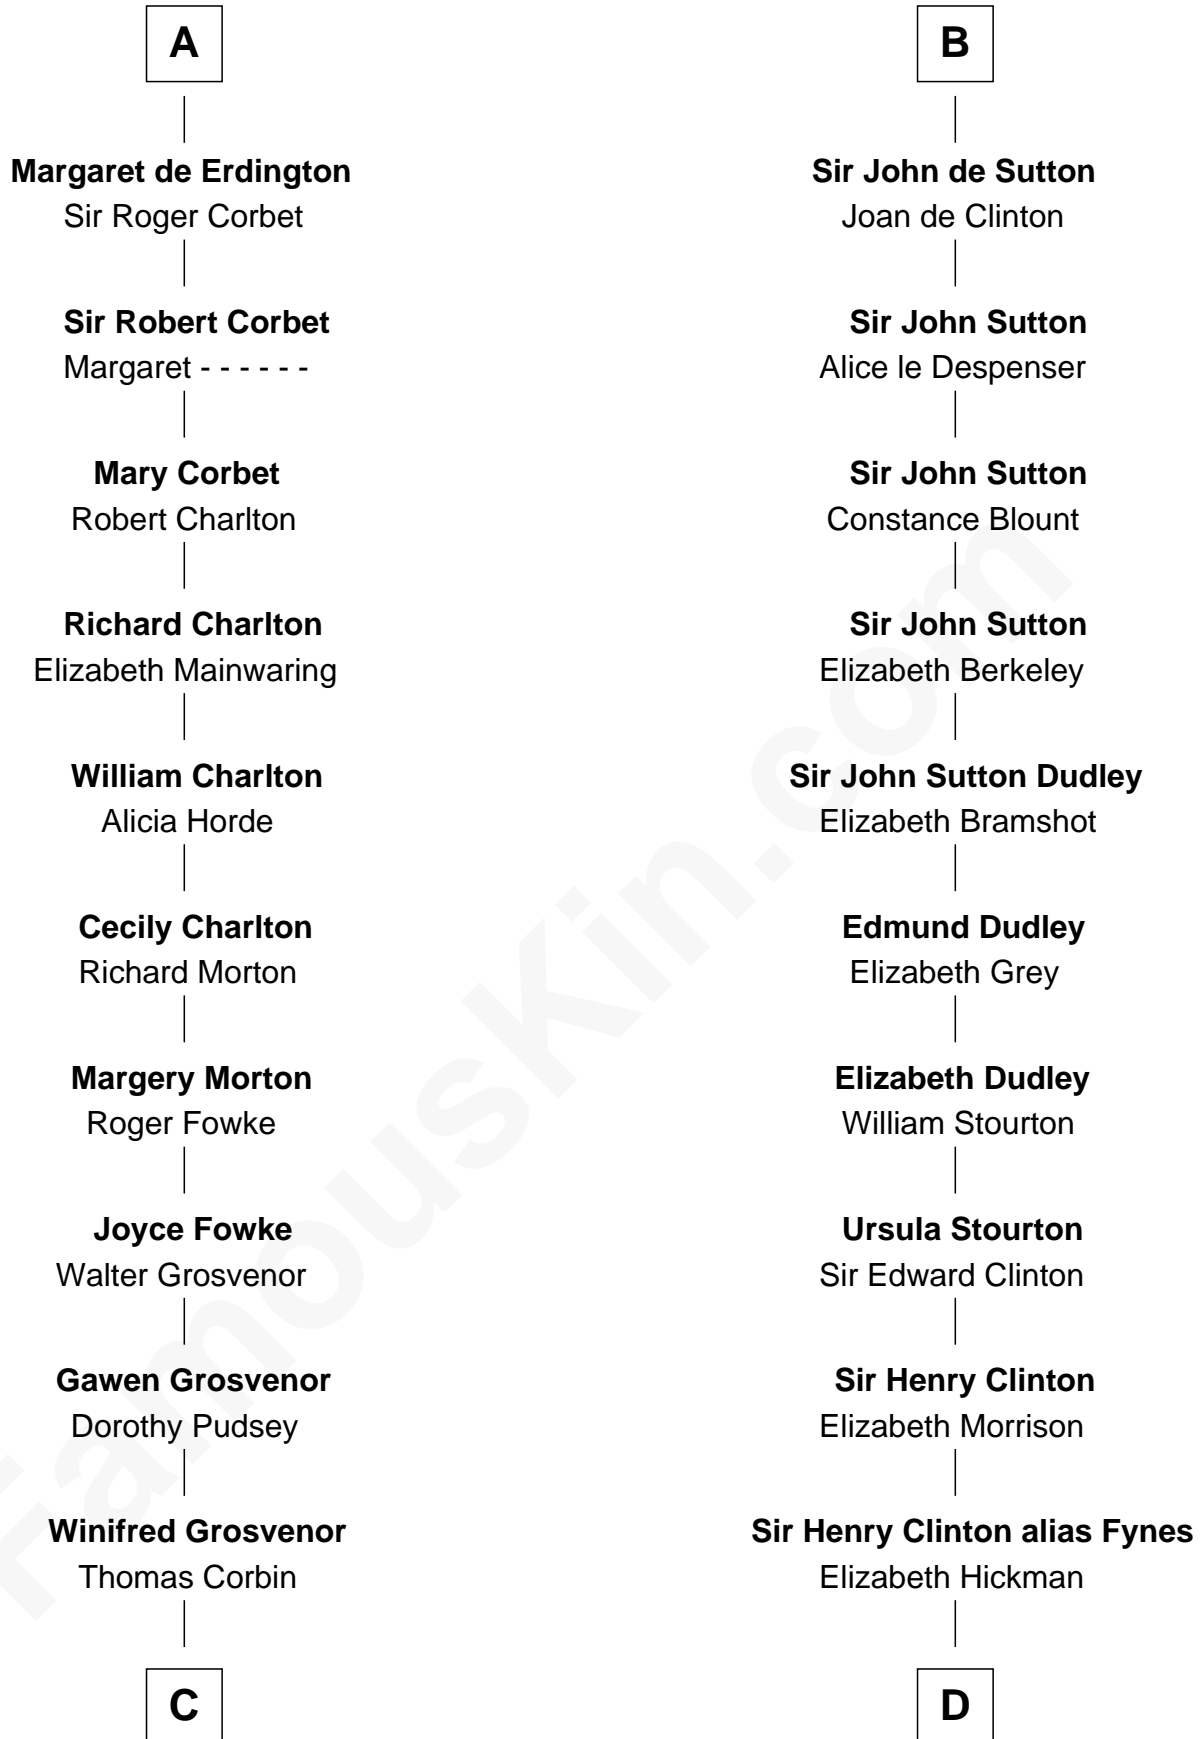

FamousKin.com Relationship Chart of

Thomas Sim Lee

2nd and 7th Governor of Maryland

20th cousin 1 time removed of

George Clinton

4th U.S. Vice President

Fulk Paynel

C

Charles Clinton
Elizabeth Denniston

George Clinton
4th U.S. Vice President

FamousKin.com