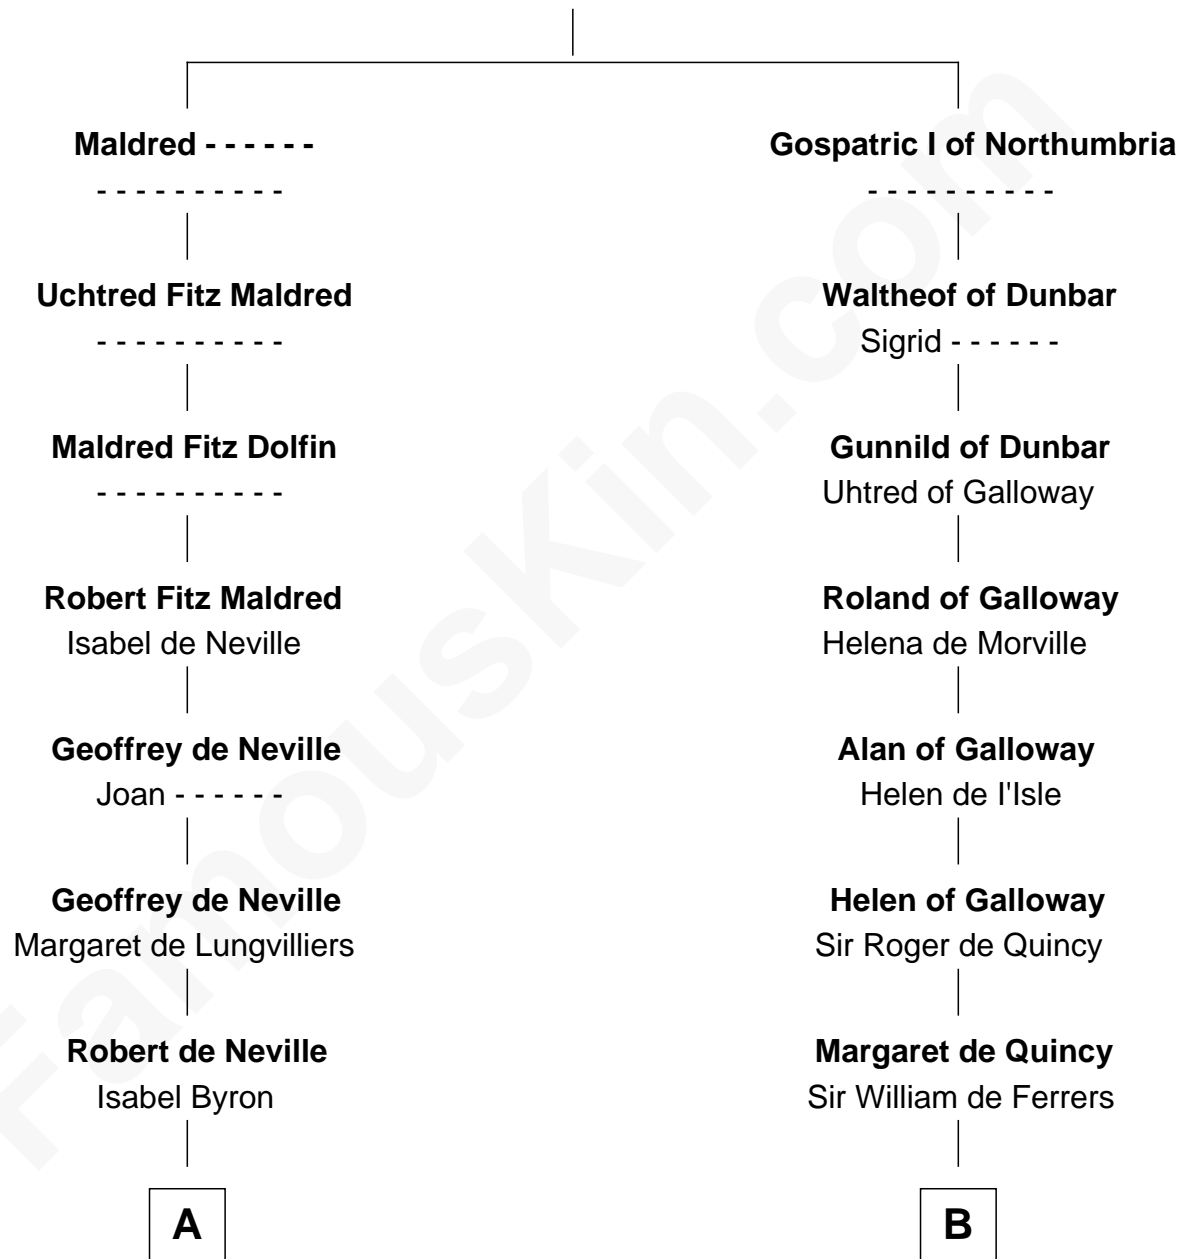

FamousKin.com Relationship Chart of

Thomas Sim Lee

2nd and 7th Governor of Maryland

20th cousin 1 time removed of

George Clinton

4th U.S. Vice President

Maldred of Carlisle and Allendale

Edith of Northumbria

C

Laetitia Corbin

Richard Lee

Philip Lee

Sarah Brooke

Thomas Lee

Christiana Sim

Thomas Sim Lee

2nd and 7th Governor of Maryland

D

Sir Henry Clinton alias Fynes

Elizabeth Hickman

William Clinton

Elizabeth Kennedy

James Clinton

Elizabeth Smith

Charles Clinton

Elizabeth Denniston

George Clinton

4th U.S. Vice President