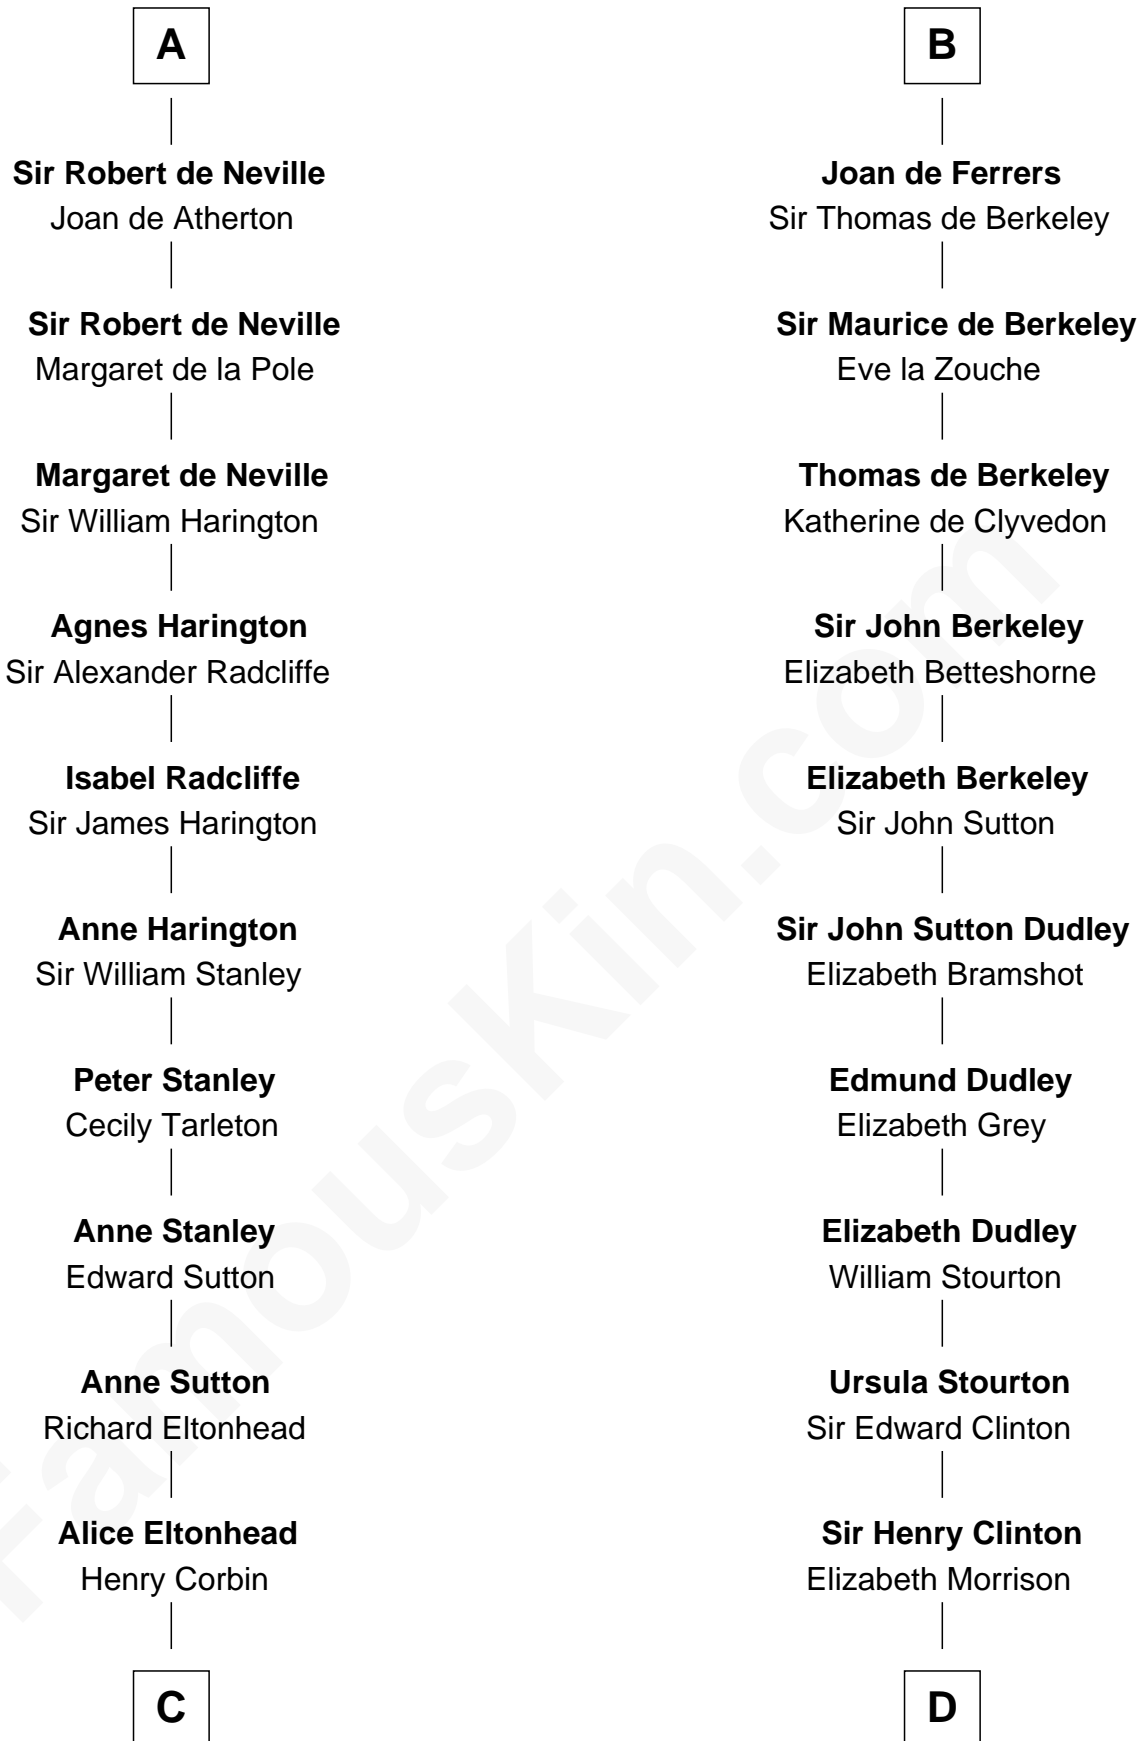

FamousKin.com Relationship Chart of

Thomas Sim Lee

2nd and 7th Governor of Maryland

20th cousin 1 time removed of

George Clinton

4th U.S. Vice President

Maldred of Carlisle and Allendale

Edith of Northumbria

Charles Clinton

Elizabeth Denniston

George Clinton

4th U.S. Vice President