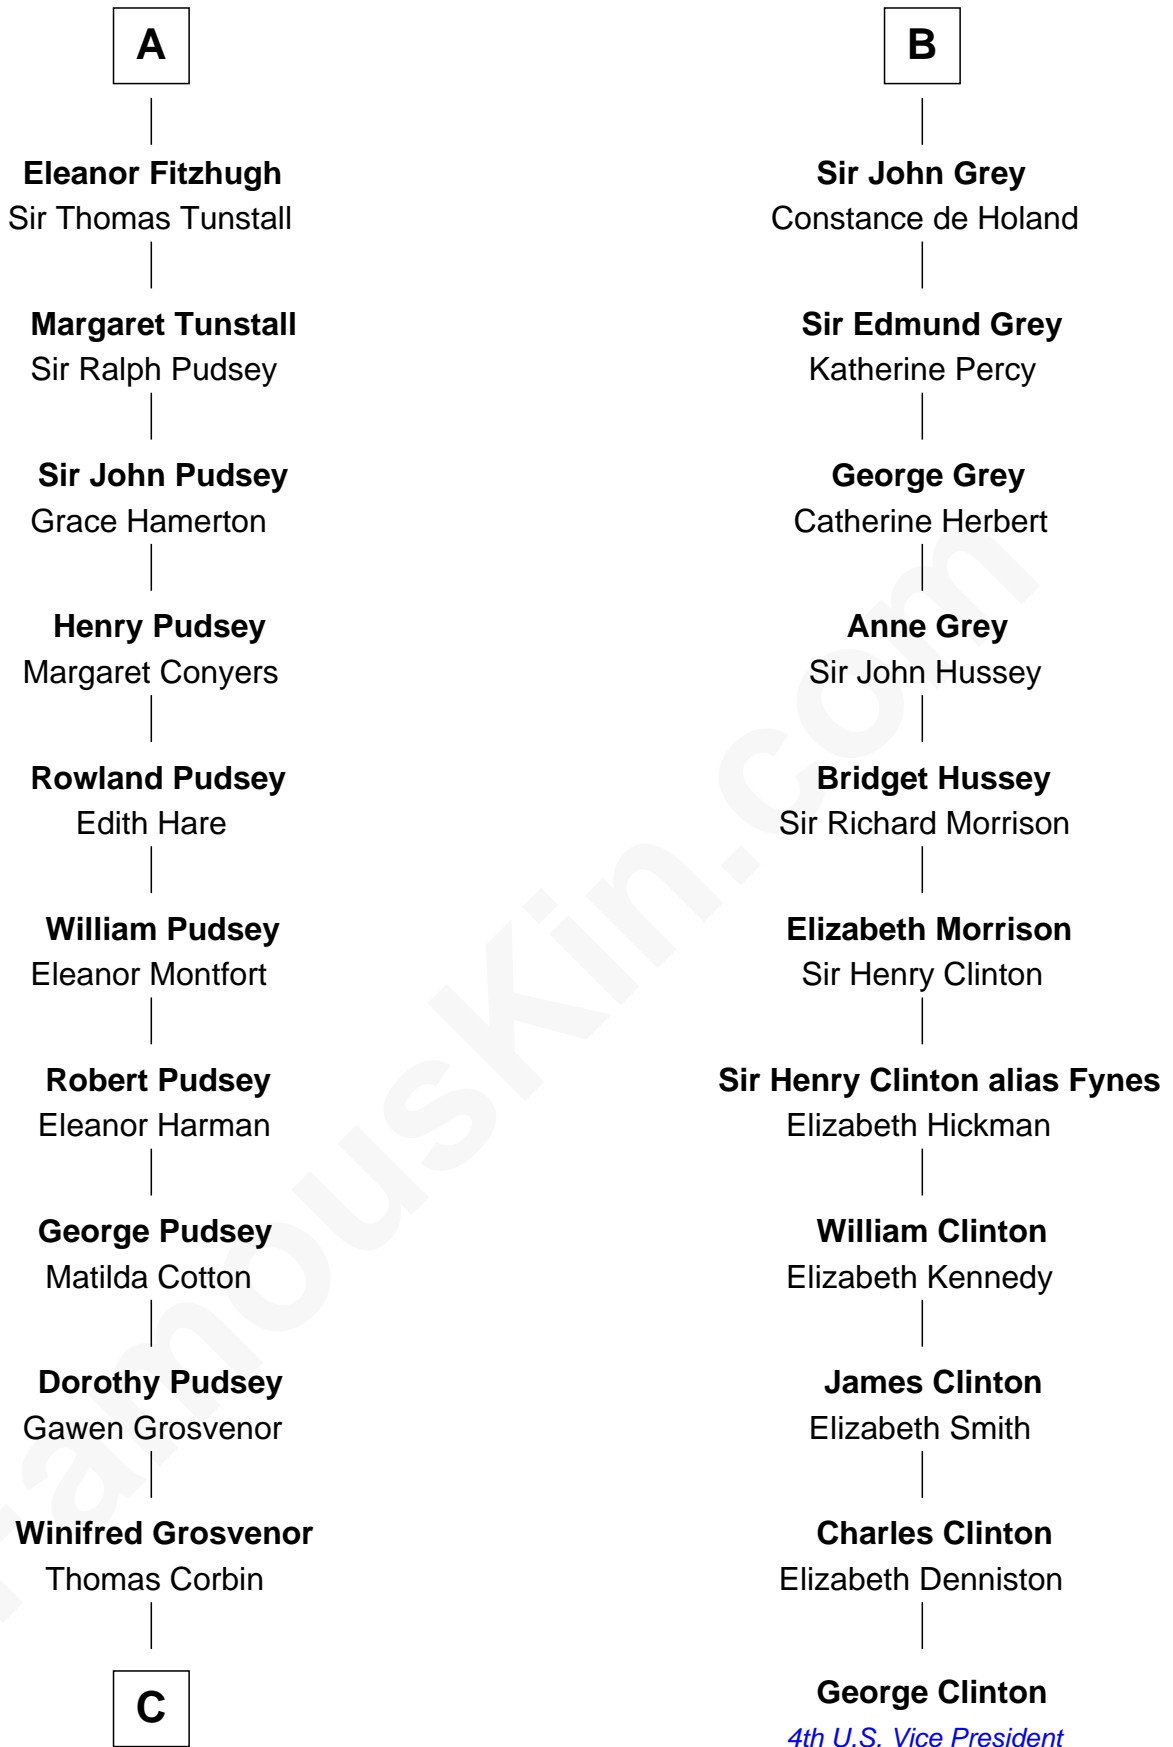

# FamousKin.com Relationship Chart of

**Thomas Sim Lee**

*2nd and 7th Governor of Maryland*

**17th cousin 4 times removed of**

**George Clinton**

*4th U.S. Vice President*

**William I, King of Scotland**

----- Avenal

**C**

Henry Corbin  
Alice Eltonhead

Laetitia Corbin  
Richard Lee

Philip Lee  
Sarah Brooke

Thomas Lee  
Christiana Sim

Thomas Sim Lee  
*2nd and 7th Governor of Maryland*

FamousKin.com