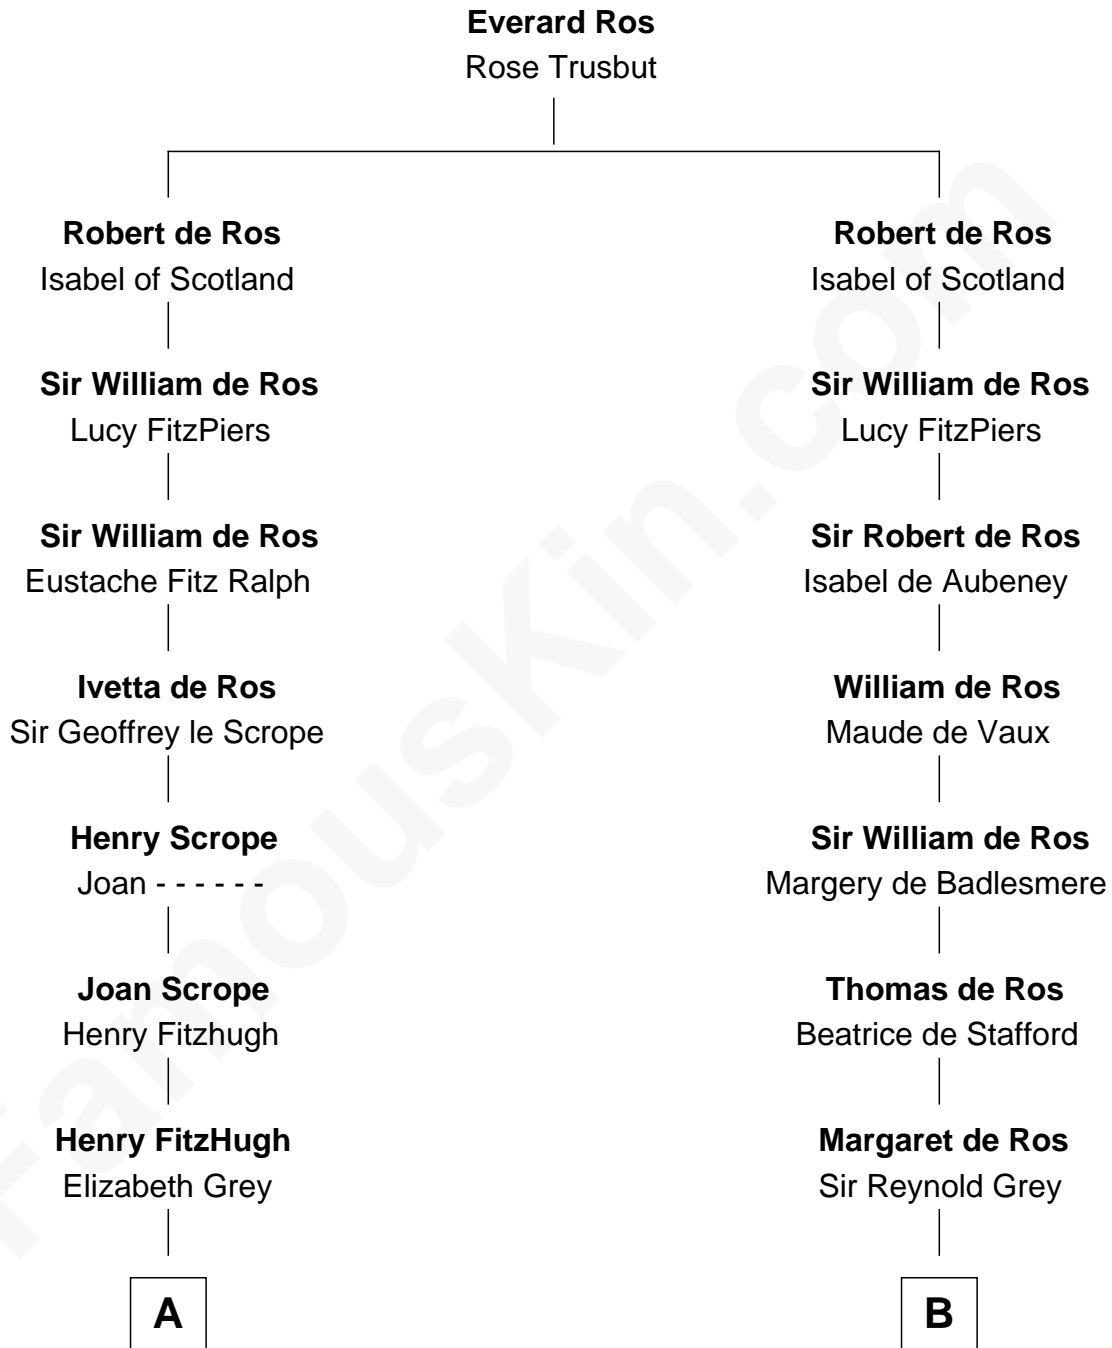

FamousKin.com Relationship Chart of

Thomas Sim Lee

2nd and 7th Governor of Maryland

17th cousin 4 times removed of

George Clinton

4th U.S. Vice President

C

Henry Corbin
Alice Eltonhead

Laetitia Corbin
Richard Lee

Philip Lee
Sarah Brooke

Thomas Lee
Christiana Sim

Thomas Sim Lee
2nd and 7th Governor of Maryland

FamousKin.com