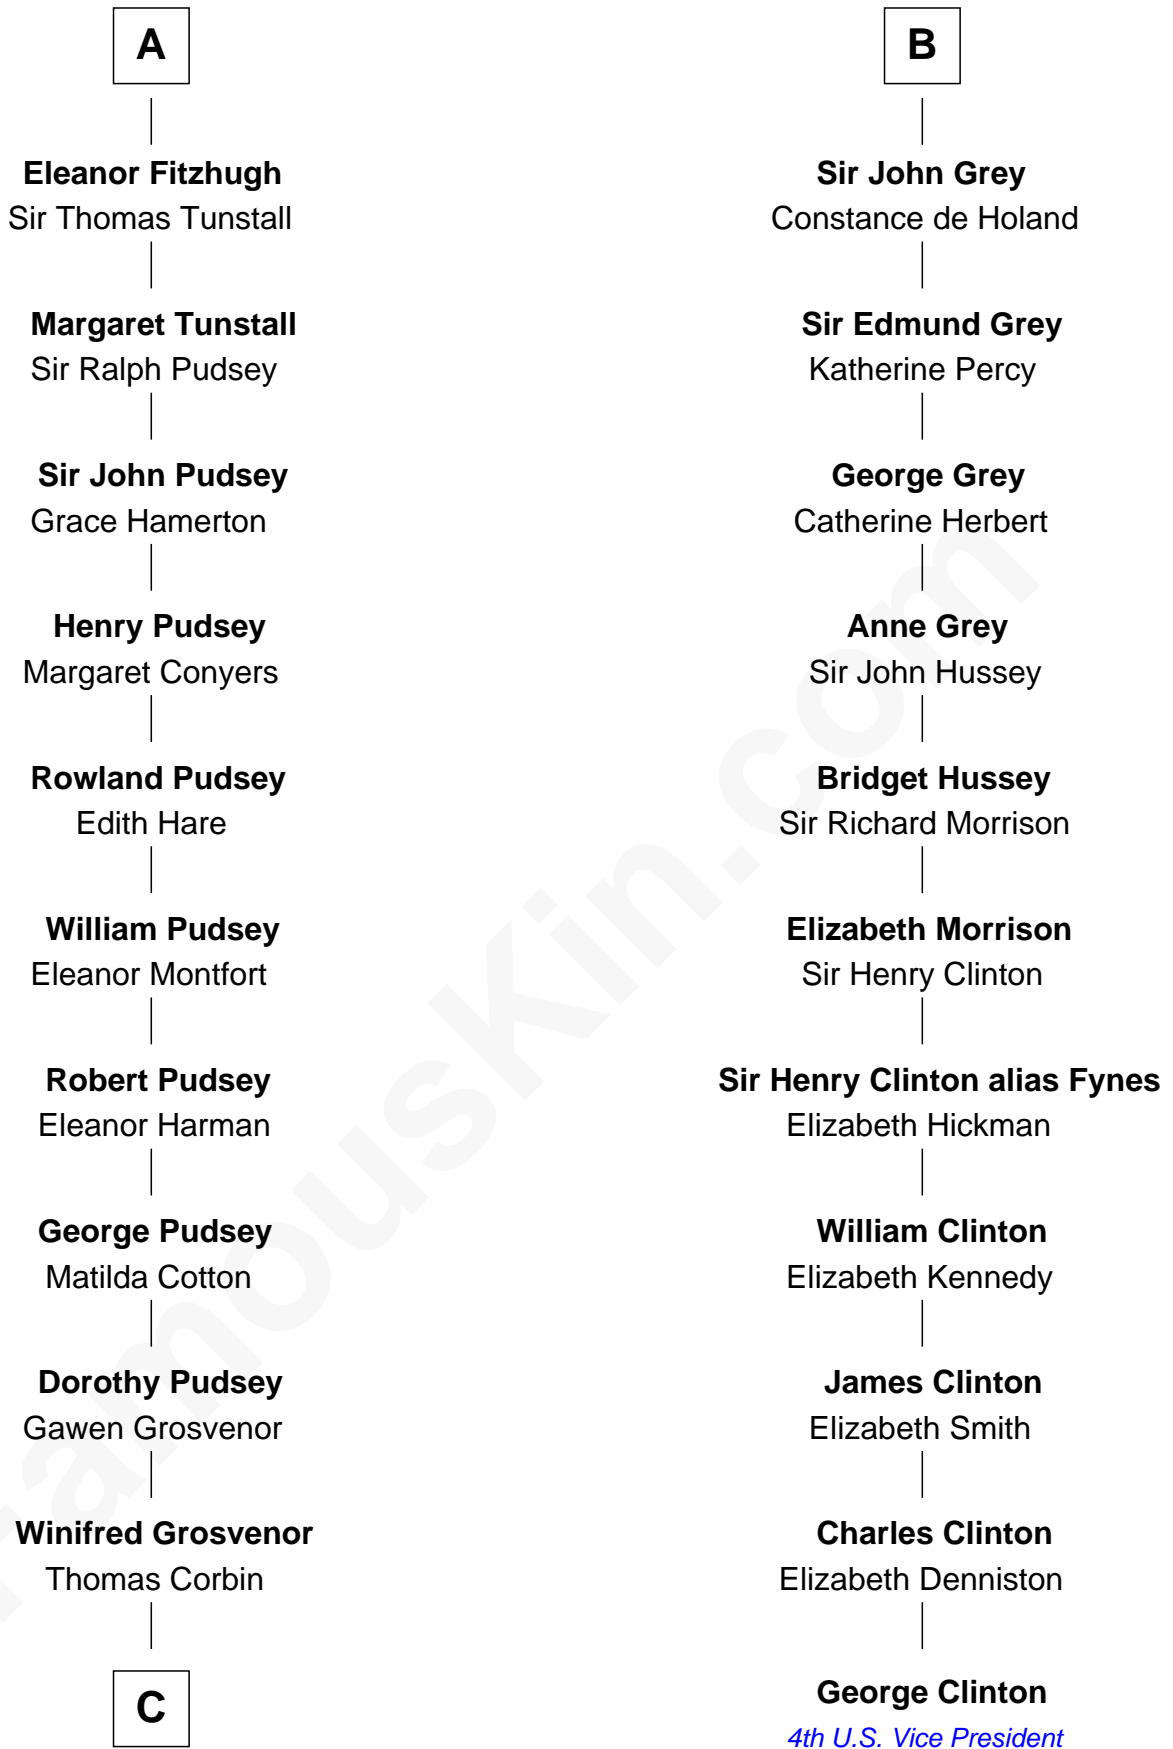

FamousKin.com Relationship Chart of

Thomas Sim Lee

2nd and 7th Governor of Maryland

17th cousin 4 times removed of

George Clinton

4th U.S. Vice President

C

Henry Corbin
Alice Eltonhead

Laetitia Corbin
Richard Lee

Philip Lee
Sarah Brooke

Thomas Lee
Christiana Sim

Thomas Sim Lee
2nd and 7th Governor of Maryland

FamousKin.com