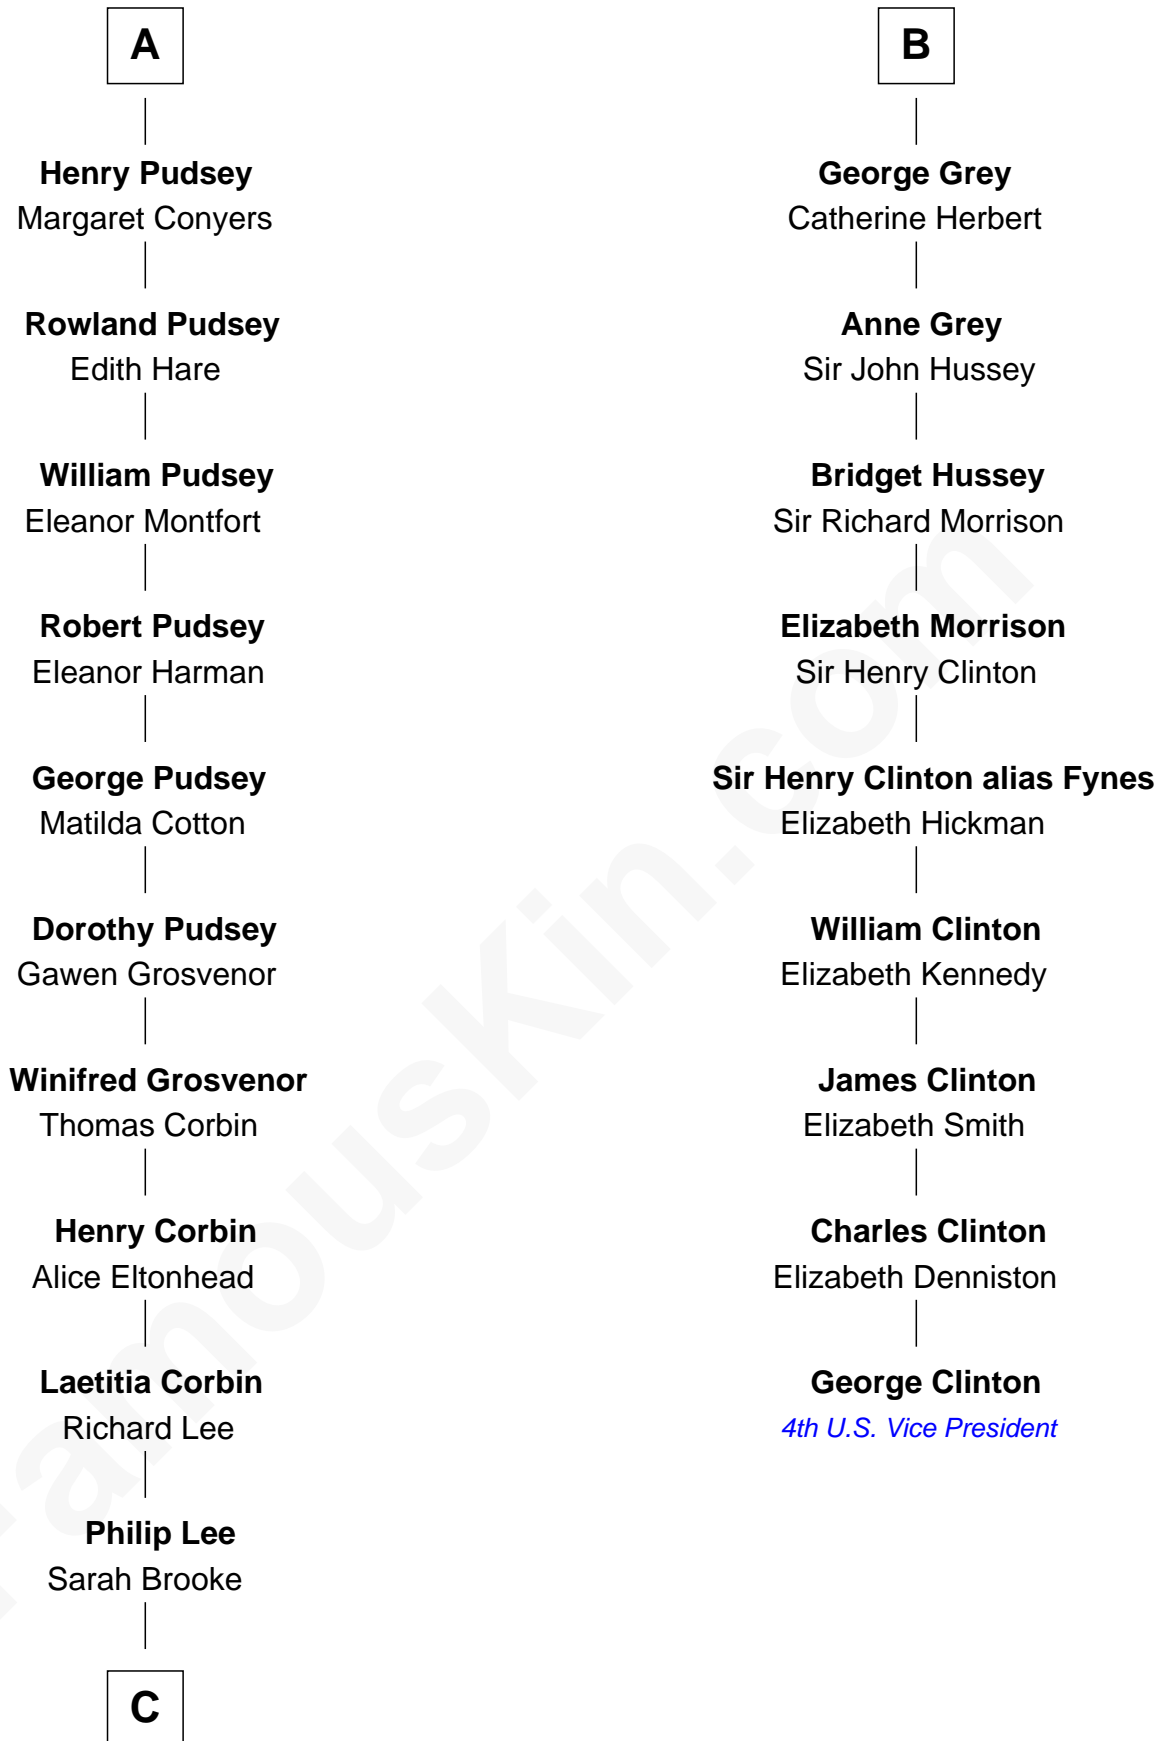

# FamousKin.com Relationship Chart of

**Thomas Sim Lee**

*2nd and 7th Governor of Maryland*

**15th cousin 3 times removed of**

**George Clinton**

*4th U.S. Vice President*

**William de Odingsells**

Ela FitzWalter

Sir Roger de Herdeburgh

**Ela Herdeburgh**

Sir William de Boteler

**Ankaret le Boteler**

John le Strange

**Eleanor le Strange**

Sir Reynold de Grey

**Sir Reynold Grey**

Margaret de Ros

**Sir John Grey**

Constance de Holand

**Sir Edmund Grey**

Katherine Percy

**B**

**C**

—  
**Thomas Lee**  
Christiana Sim

—  
**Thomas Sim Lee**  
*2nd and 7th Governor of Maryland*

FamousKin.com