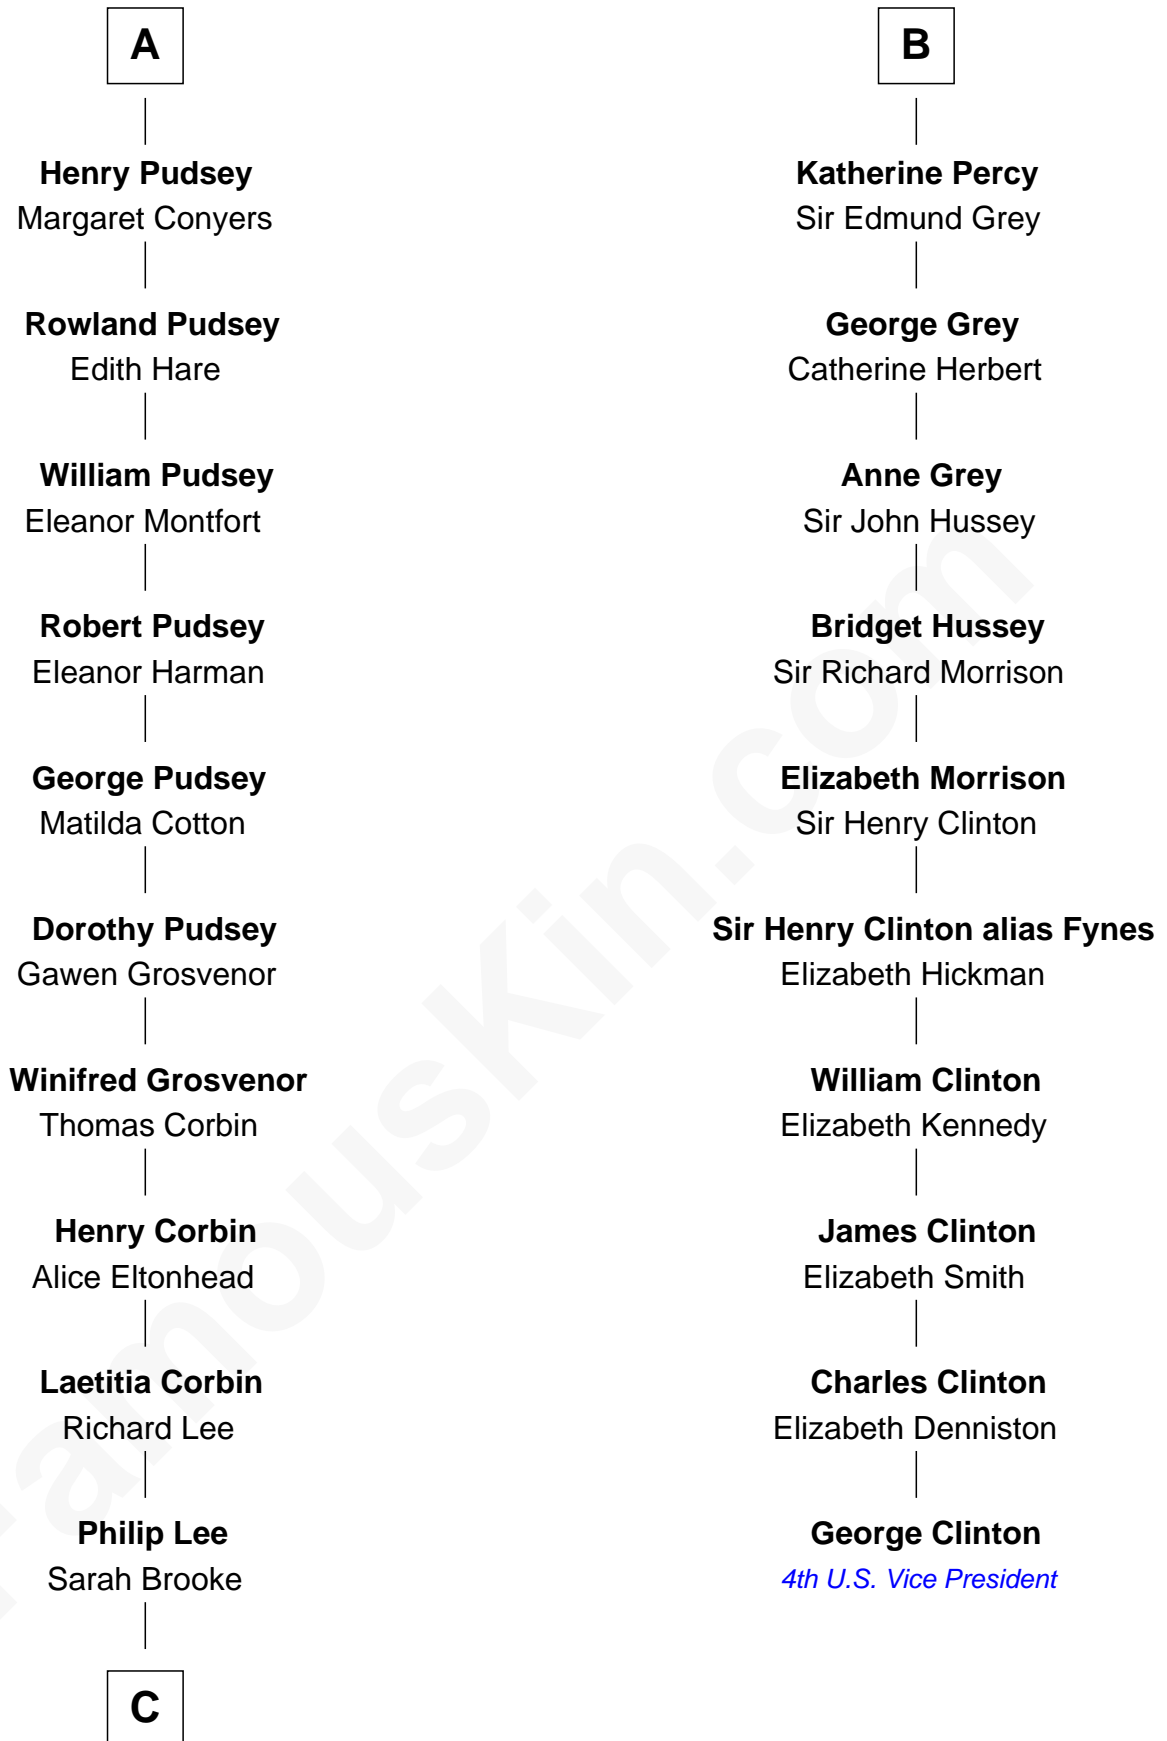

FamousKin.com

Relationship Chart of

Thomas Sim Lee

2nd and 7th Governor of Maryland

16th cousin 2 times removed of

George Clinton

4th U.S. Vice President

John Fitz Robert

Margaret de Neville

Sir Henry Percy

Sir Henry Percy

Elizabeth Mortimer

Sir Henry Percy

Eleanor Neville

B

C