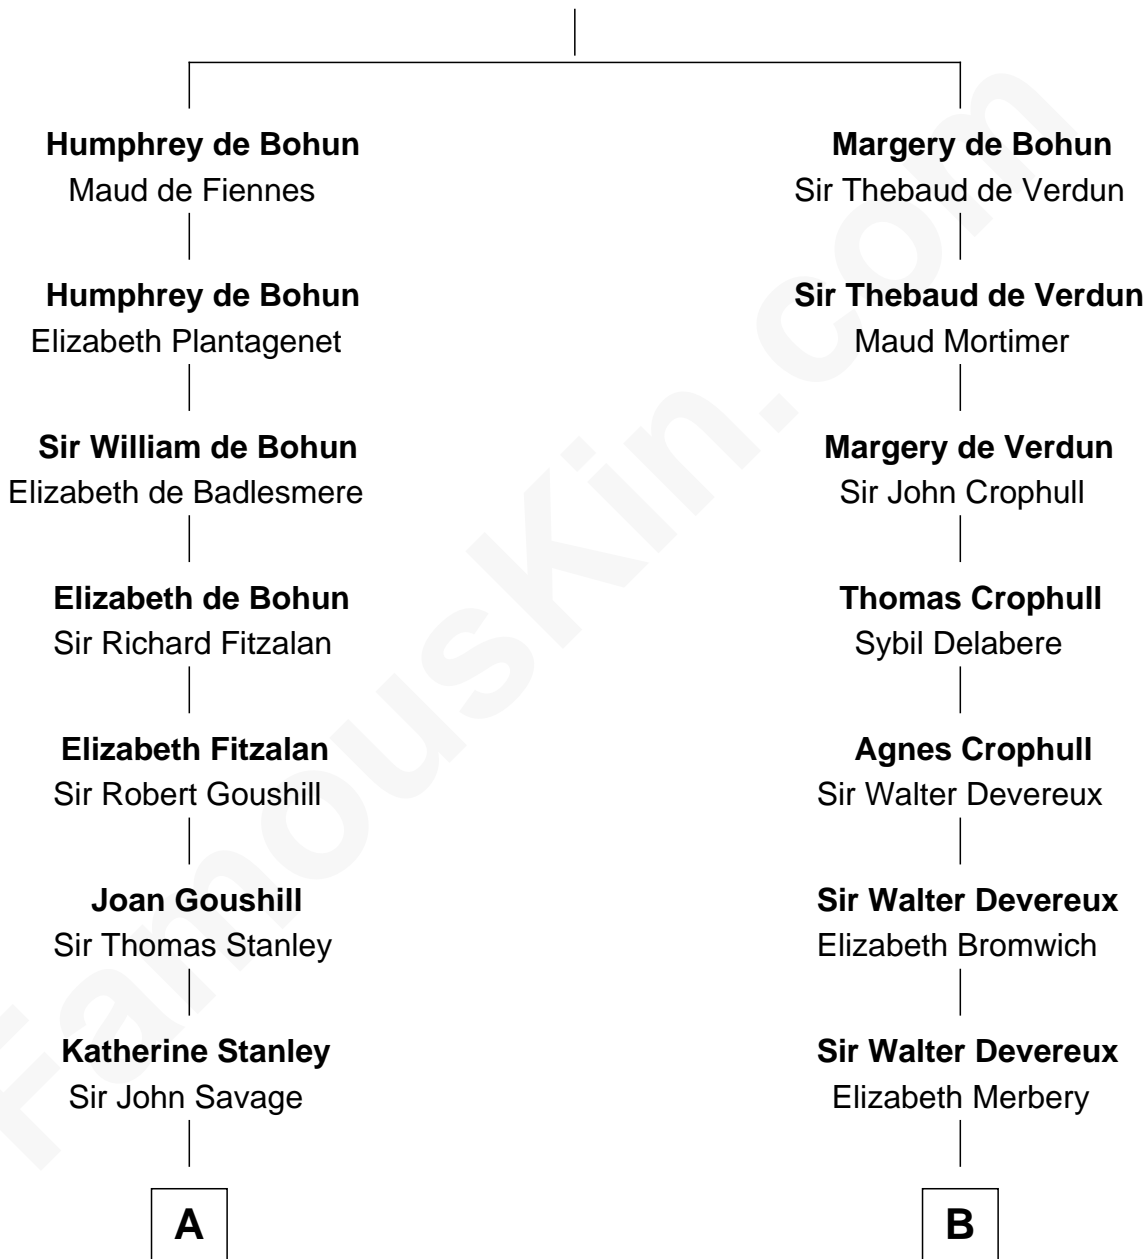

FamousKin.com Relationship Chart of

Thomas Sim Lee

2nd and 7th Governor of Maryland

16th cousin of

George Clinton

4th U.S. Vice President

Sir Humphrey de Bohun

Eleanor de Braiose

A

Dulcia Savage
Sir Henry Bold

Maud Bold
Thomas Gerard

Jennet Gerard
Richard Eltonhead

William Eltonhead
Anne Bowers

Richard Eltonhead
Anne Sutton

Alice Eltonhead
Henry Corbin

Laetitia Corbin
Richard Lee