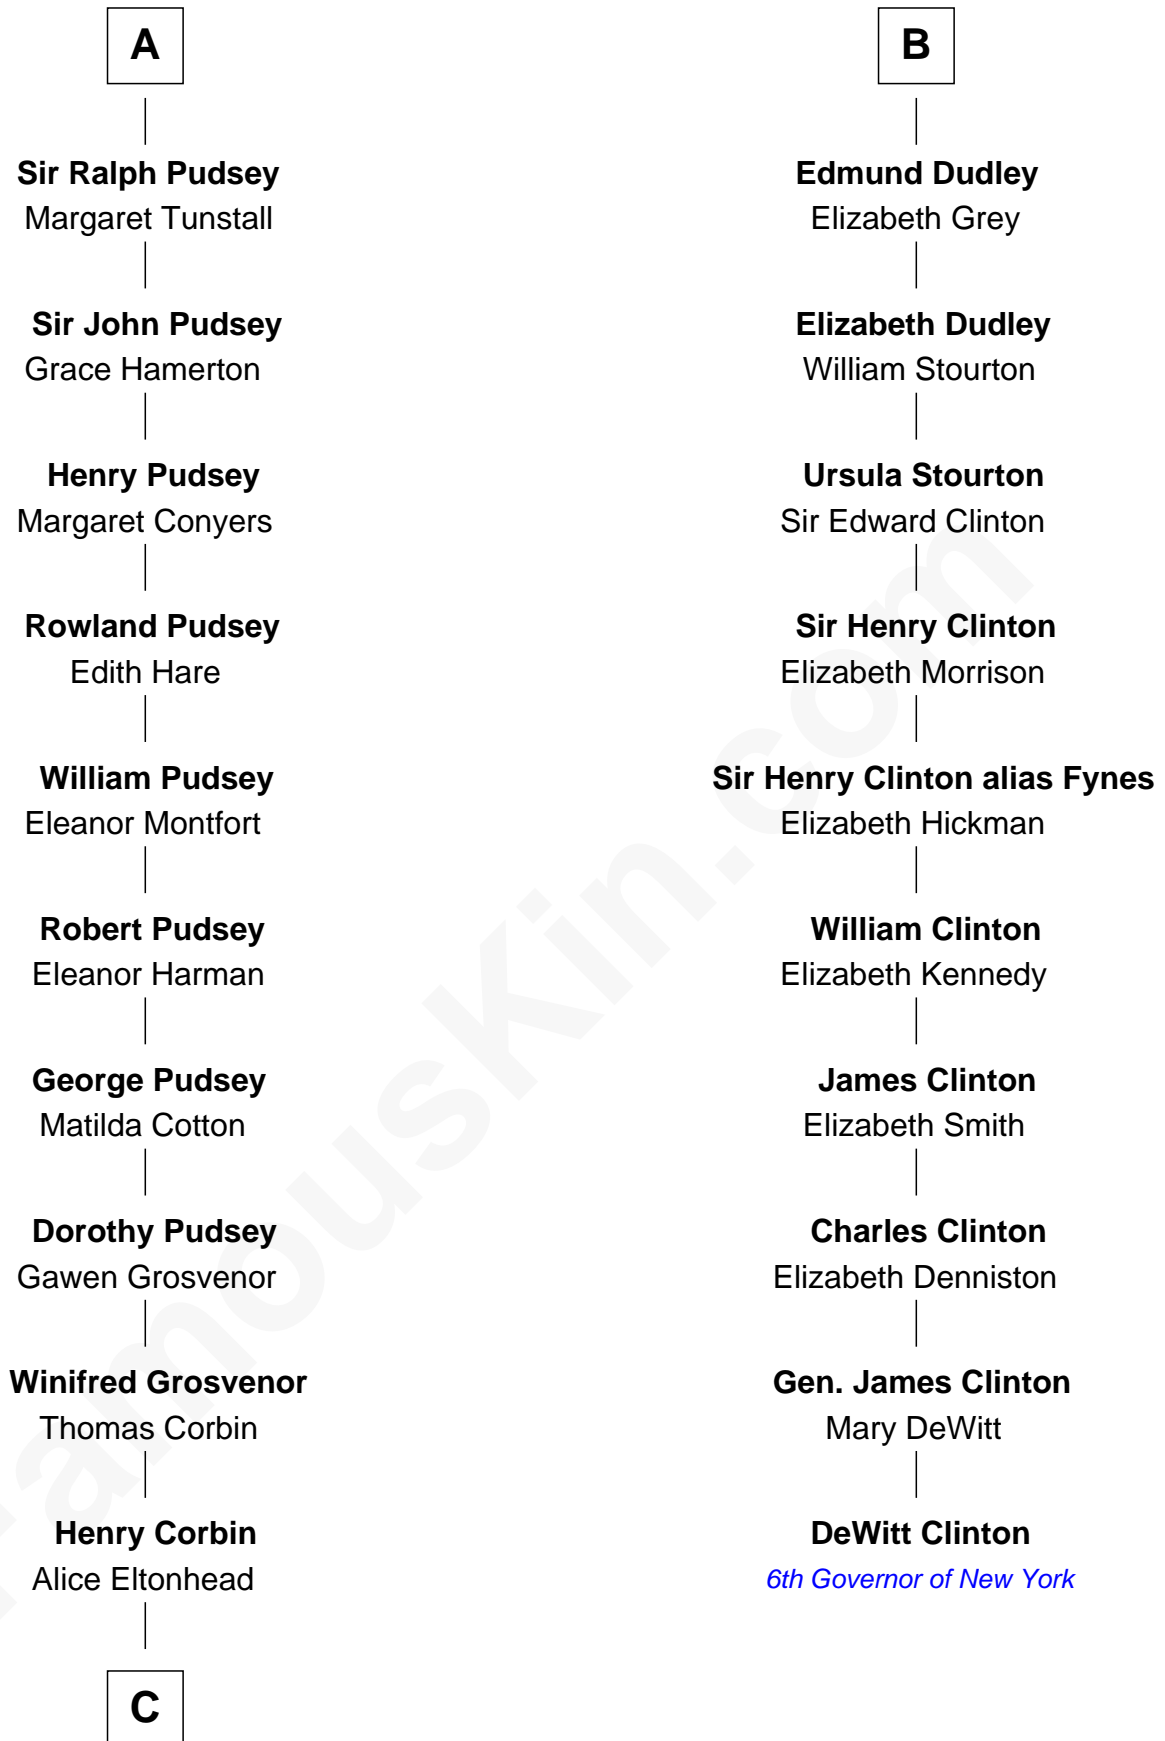

# FamousKin.com Relationship Chart of

**Thomas Sim Lee**

*2nd and 7th Governor of Maryland*

**16th cousin 4 times removed of**

**DeWitt Clinton**

*6th Governor of New York*

**Sir Richard FitzRoy**

Rose de Dover

Sir Maurice de Berkeley

**Sir Thomas de Berkeley**

Joan de Ferrers

**Sir Maurice de Berkeley**

Eve la Zouche

**Thomas de Berkeley**

Katherine de Clyvedon

**Sir John Berkeley**

Elizabeth Betteshorne

**Elizabeth Berkeley**

Sir John Sutton

**Sir John Sutton Dudley**

Elizabeth Bramshot

**B**

**C**

—  
**Laetitia Corbin**