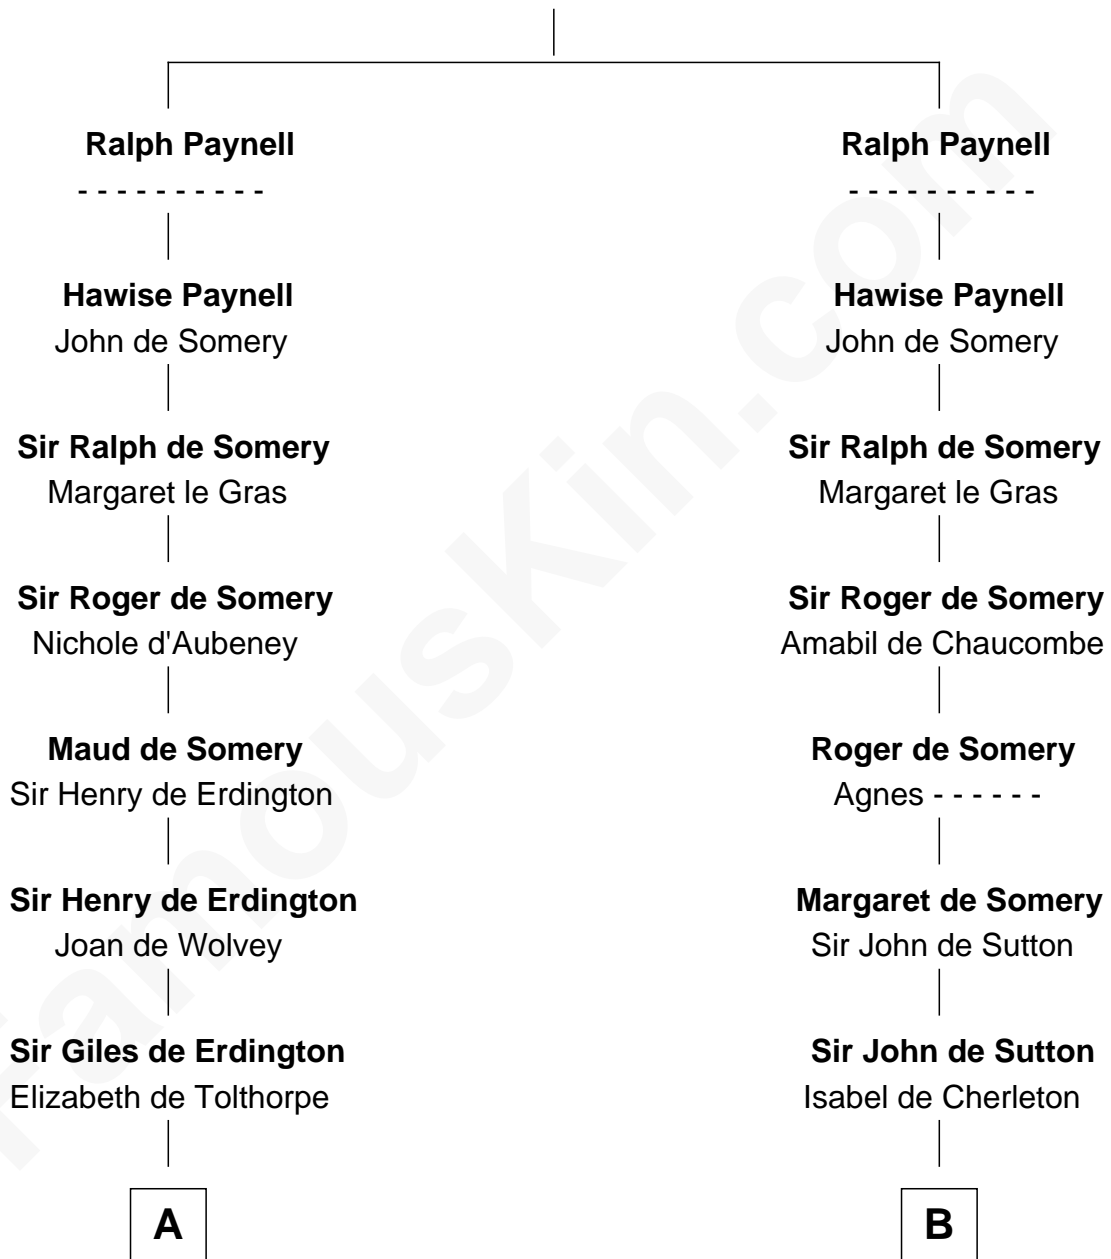

FamousKin.com Relationship Chart of

Thomas Sim Lee

2nd and 7th Governor of Maryland

21st cousin of

DeWitt Clinton

6th Governor of New York

Fulk Paynel

C

Henry Corbin
Alice Eltonhead

Laetitia Corbin
Richard Lee

Philip Lee
Sarah Brooke

Thomas Lee
Christiana Sim

Thomas Sim Lee
2nd and 7th Governor of Maryland

D

William Clinton
Elizabeth Kennedy

James Clinton
Elizabeth Smith

Charles Clinton
Elizabeth Denniston

Gen. James Clinton
Mary DeWitt

DeWitt Clinton
6th Governor of New York