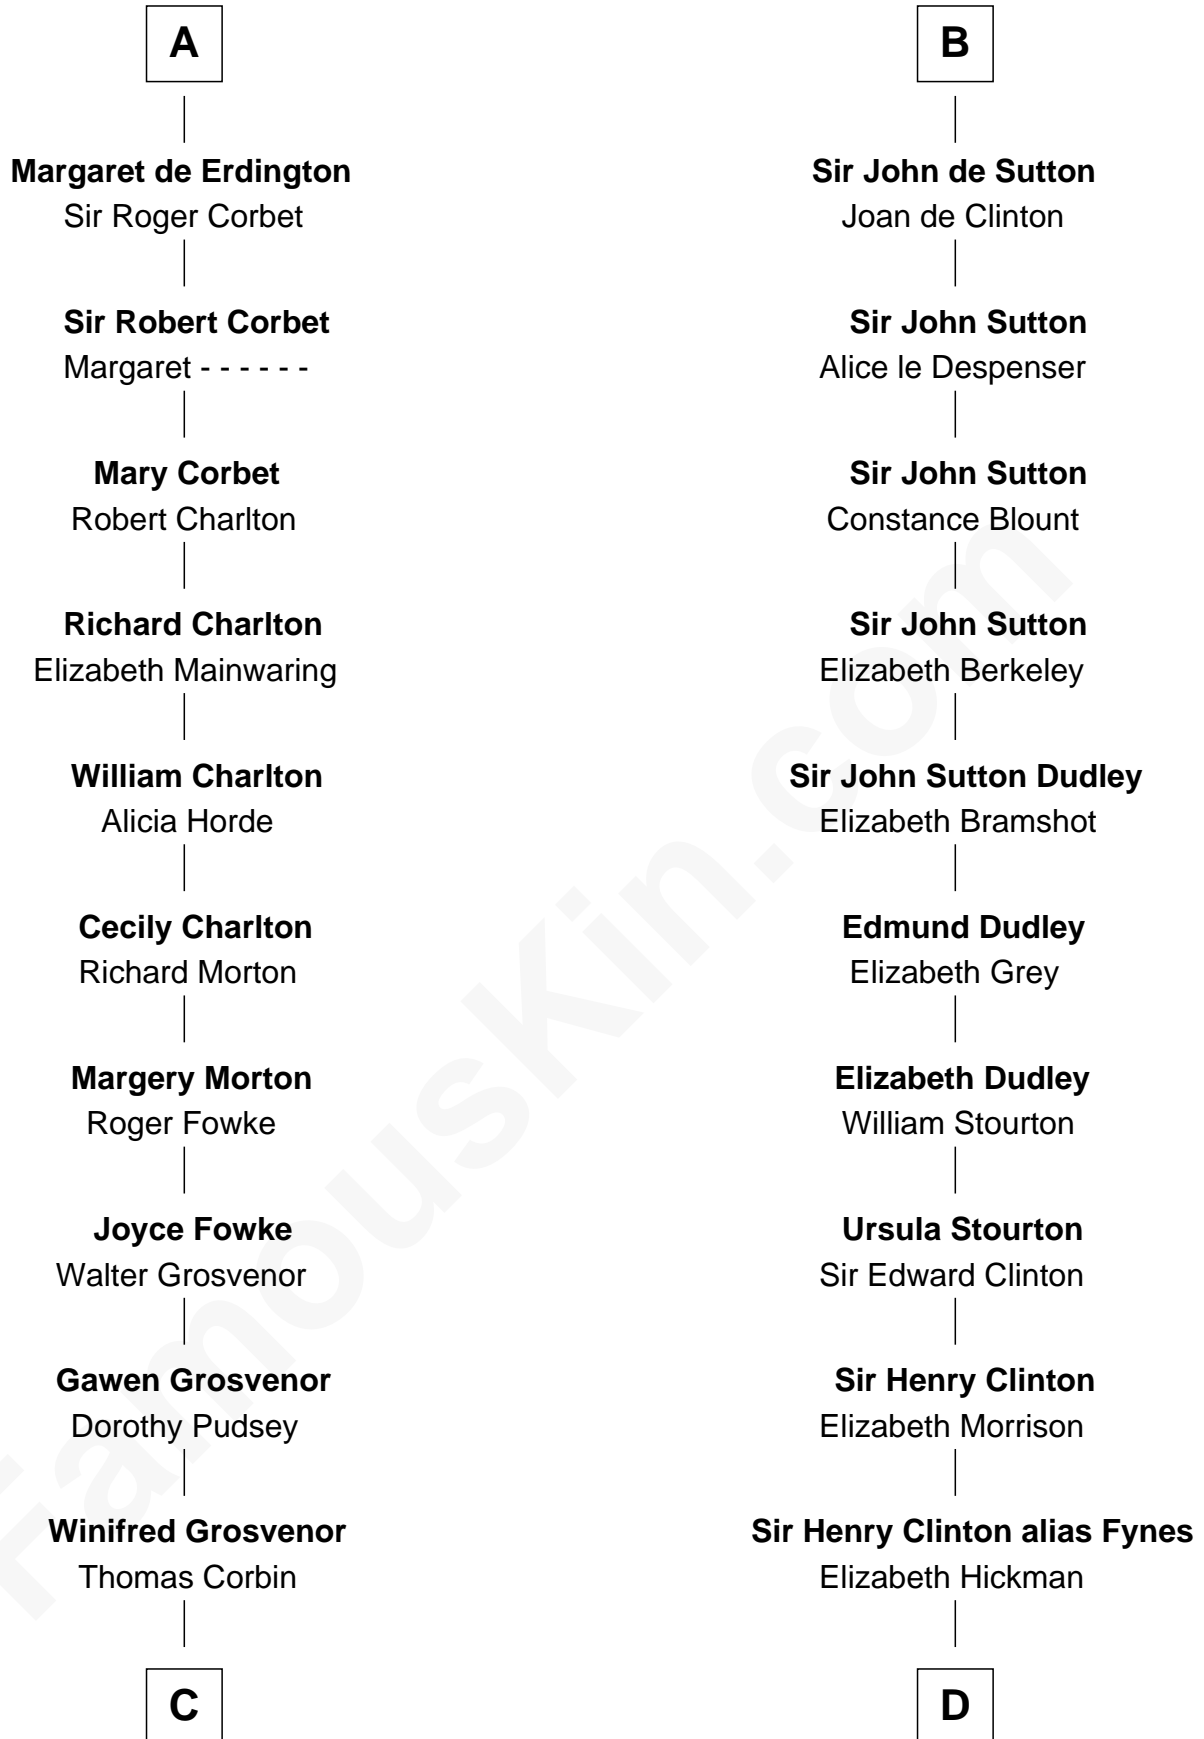

FamousKin.com Relationship Chart of

Thomas Sim Lee

2nd and 7th Governor of Maryland

21st cousin of

DeWitt Clinton

6th Governor of New York

Fulk Paynel

C

Charles Clinton
Elizabeth Denniston

Gen. James Clinton
Mary DeWitt

DeWitt Clinton
6th Governor of New York