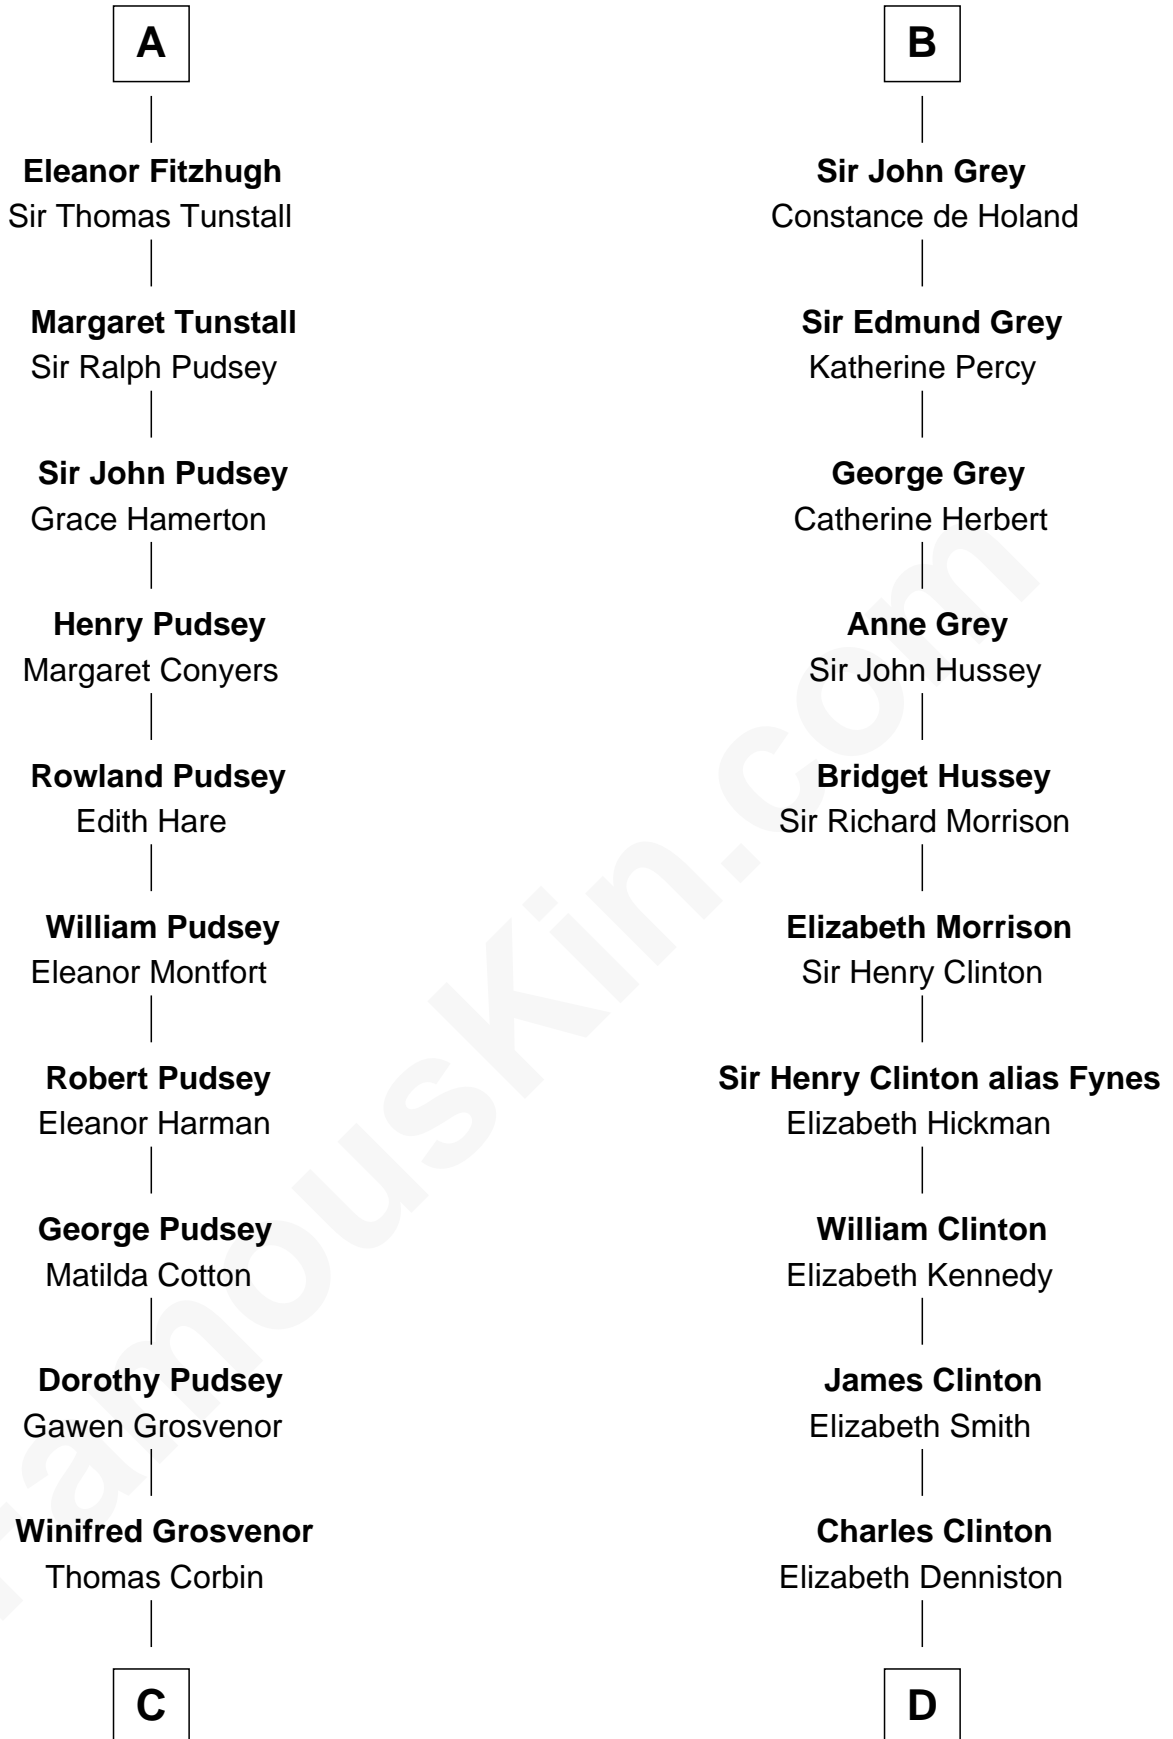

FamousKin.com Relationship Chart of

Thomas Sim Lee

2nd and 7th Governor of Maryland

18th cousin 3 times removed of

DeWitt Clinton

6th Governor of New York

William I, King of Scotland

----- Avenal

DeWitt Clinton
6th Governor of New York

FamousKin.com