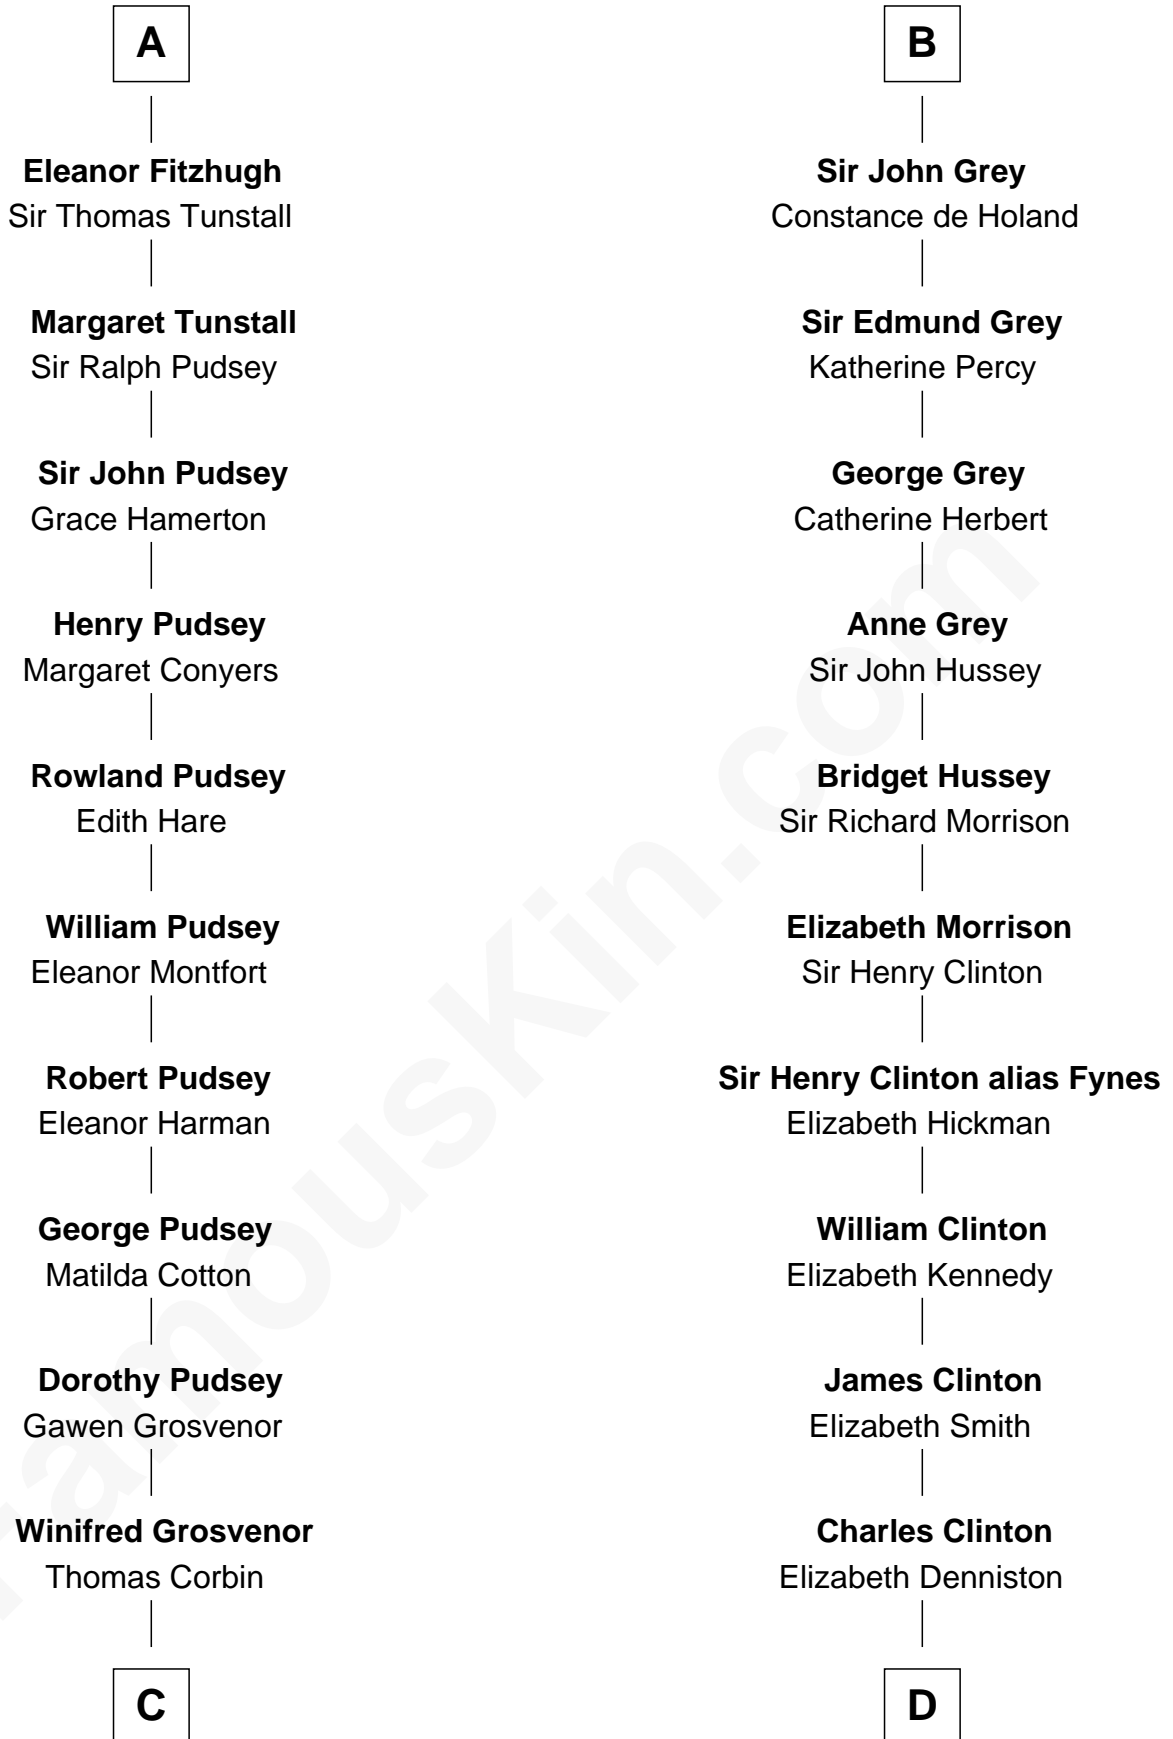

# FamousKin.com Relationship Chart of

**Thomas Sim Lee**

*2nd and 7th Governor of Maryland*

**18th cousin 3 times removed of**

**DeWitt Clinton**

*6th Governor of New York*

**C**

**Henry Corbin**  
Alice Eltonhead

**Laetitia Corbin**  
Richard Lee

**Philip Lee**  
Sarah Brooke

**Thomas Lee**  
Christiana Sim

**Thomas Sim Lee**  
*2nd and 7th Governor of Maryland*

**D**

**Gen. James Clinton**  
Mary DeWitt

**DeWitt Clinton**  
*6th Governor of New York*