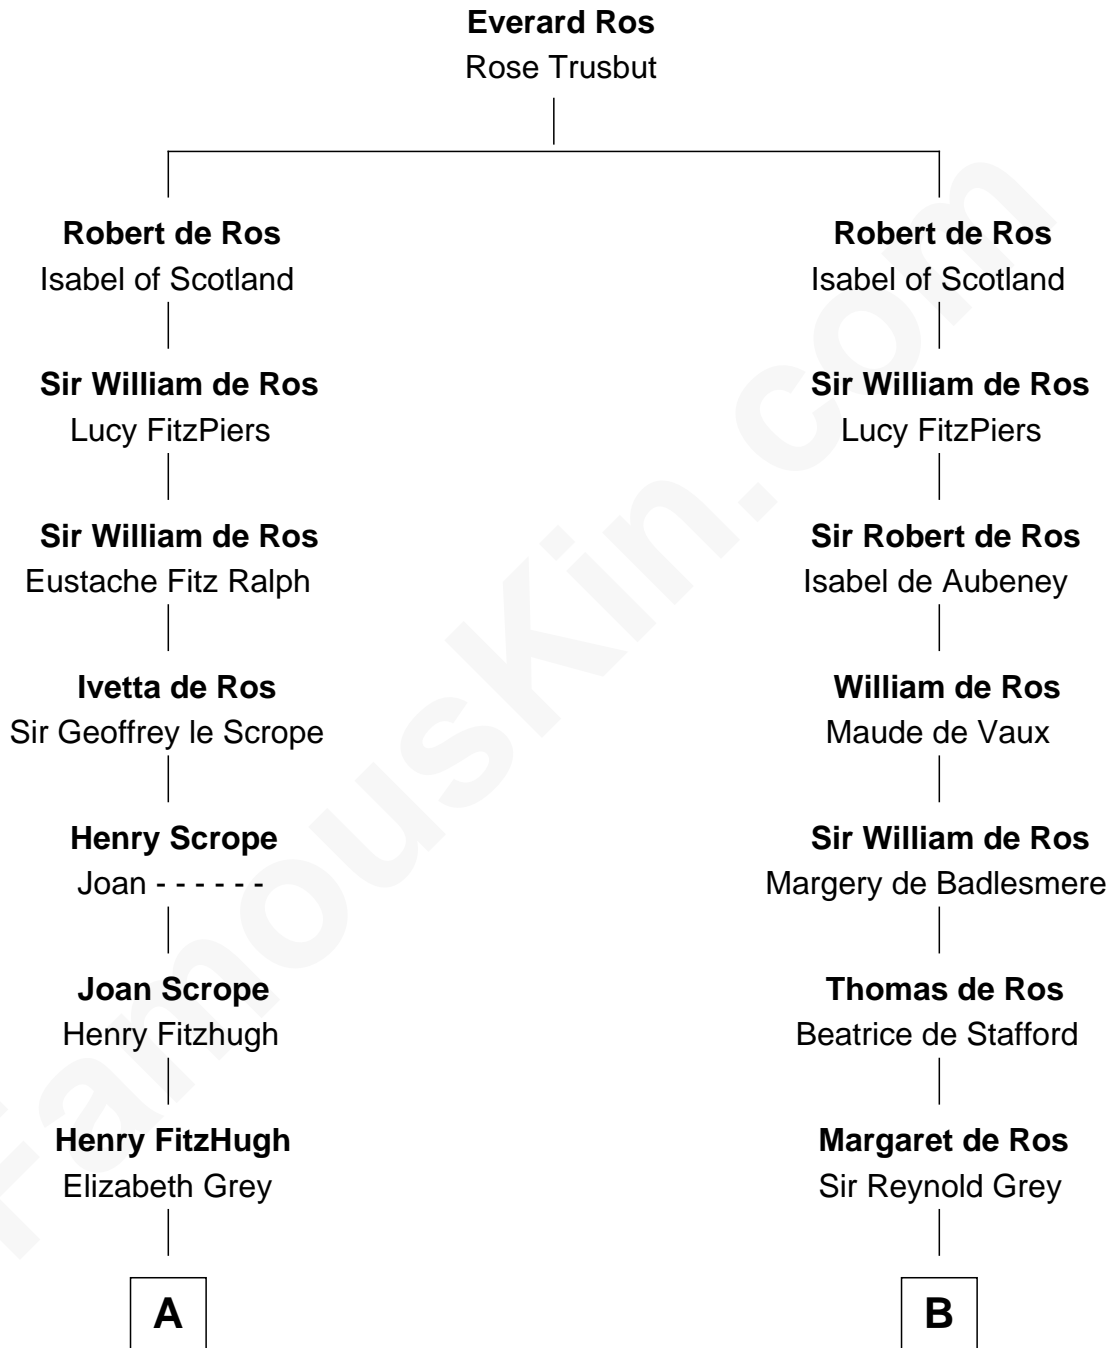

# FamousKin.com Relationship Chart of

**Thomas Sim Lee**

*2nd and 7th Governor of Maryland*

**18th cousin 3 times removed of**

**DeWitt Clinton**

*6th Governor of New York*

**C**

**Henry Corbin**  
Alice Eltonhead

**Laetitia Corbin**  
Richard Lee

**Philip Lee**  
Sarah Brooke

**Thomas Lee**  
Christiana Sim

**Thomas Sim Lee**  
*2nd and 7th Governor of Maryland*

**D**

**Gen. James Clinton**  
Mary DeWitt

**DeWitt Clinton**  
*6th Governor of New York*