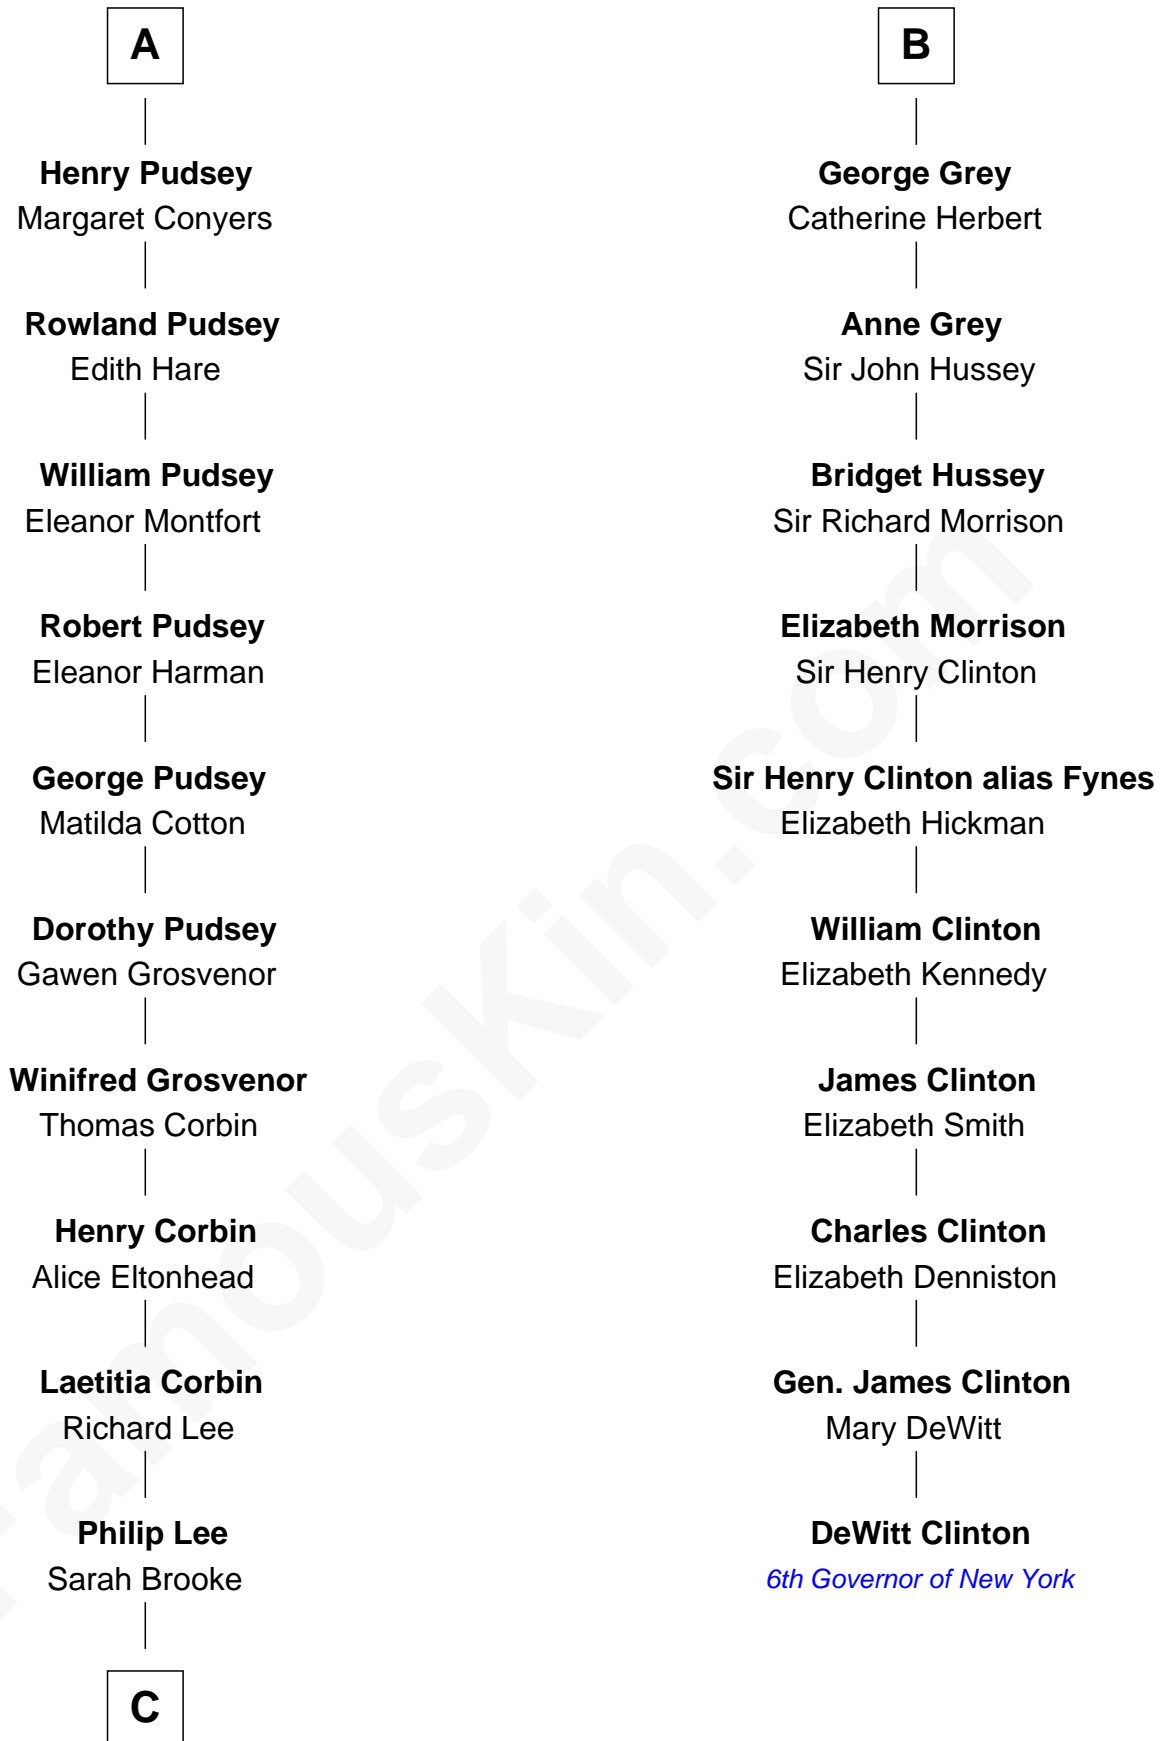

FamousKin.com

Relationship Chart of

Thomas Sim Lee

2nd and 7th Governor of Maryland

16th cousin 2 times removed of

DeWitt Clinton

6th Governor of New York

William de Odingsells

Henry FitzHugh

Eleanor Fitzhugh

Sir Thomas Tunstall

Margaret Tunstall

Sir Ralph Pudsey

Sir John Pudsey

Grace Hamerton

A

Ida de Odingsells

Sir Roger de Herdeburgh

Ela Herdeburgh

Sir William de Boteler

Ankaret le Boteler

John le Strange

Eleanor le Strange

Sir Reynold de Grey

Sir Reynold Grey

Margaret de Ros

Sir John Grey

Constance de Holand

Sir Edmund Grey

Katherine Percy

B

C