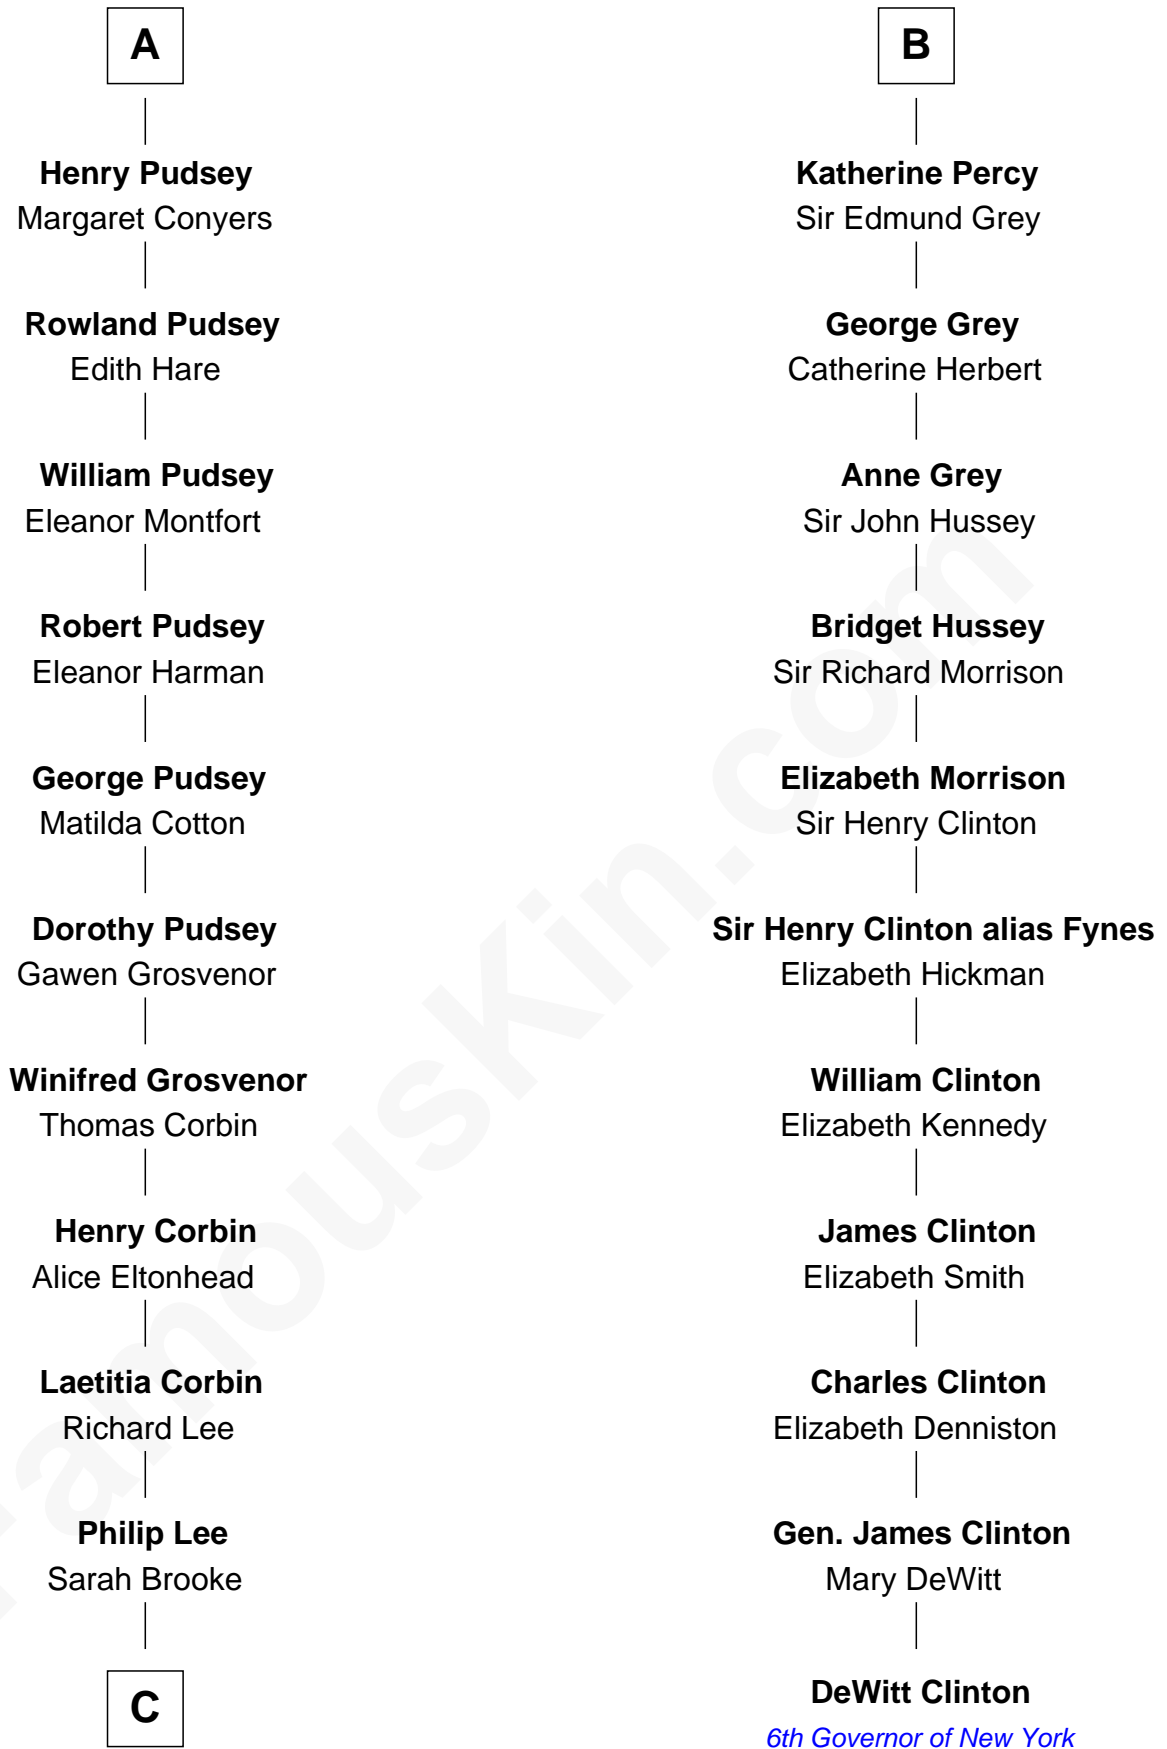

## Relationship Chart of

**Thomas Sim Lee**

*2nd and 7th Governor of Maryland*

17th cousin 1 time removed of

**DeWitt Clinton**

*6th Governor of New York*

**John Fitz Robert**

Ada de Baliol

**Margaret Eure**

Sir John Pudsey

**Sir Ralph Pudsey**

Margaret Tunstall

**Sir John Pudsey**

Grace Hamerton

**A**

**Roger FitzJohn**

Isabel - - - - -

**Robert FitzRoger**

Margery la Zouche

**Euphemia de Clavering**

Sir Ranulph de Neville

**Sir Ralph de Neville**

Alice de Audley

**Margaret de Neville**

Sir Henry Percy

**Sir Henry Percy**

Elizabeth Mortimer

**Sir Henry Percy**

Eleanor Neville

**B**

**C**

—  
**Thomas Lee**  
Christiana Sim