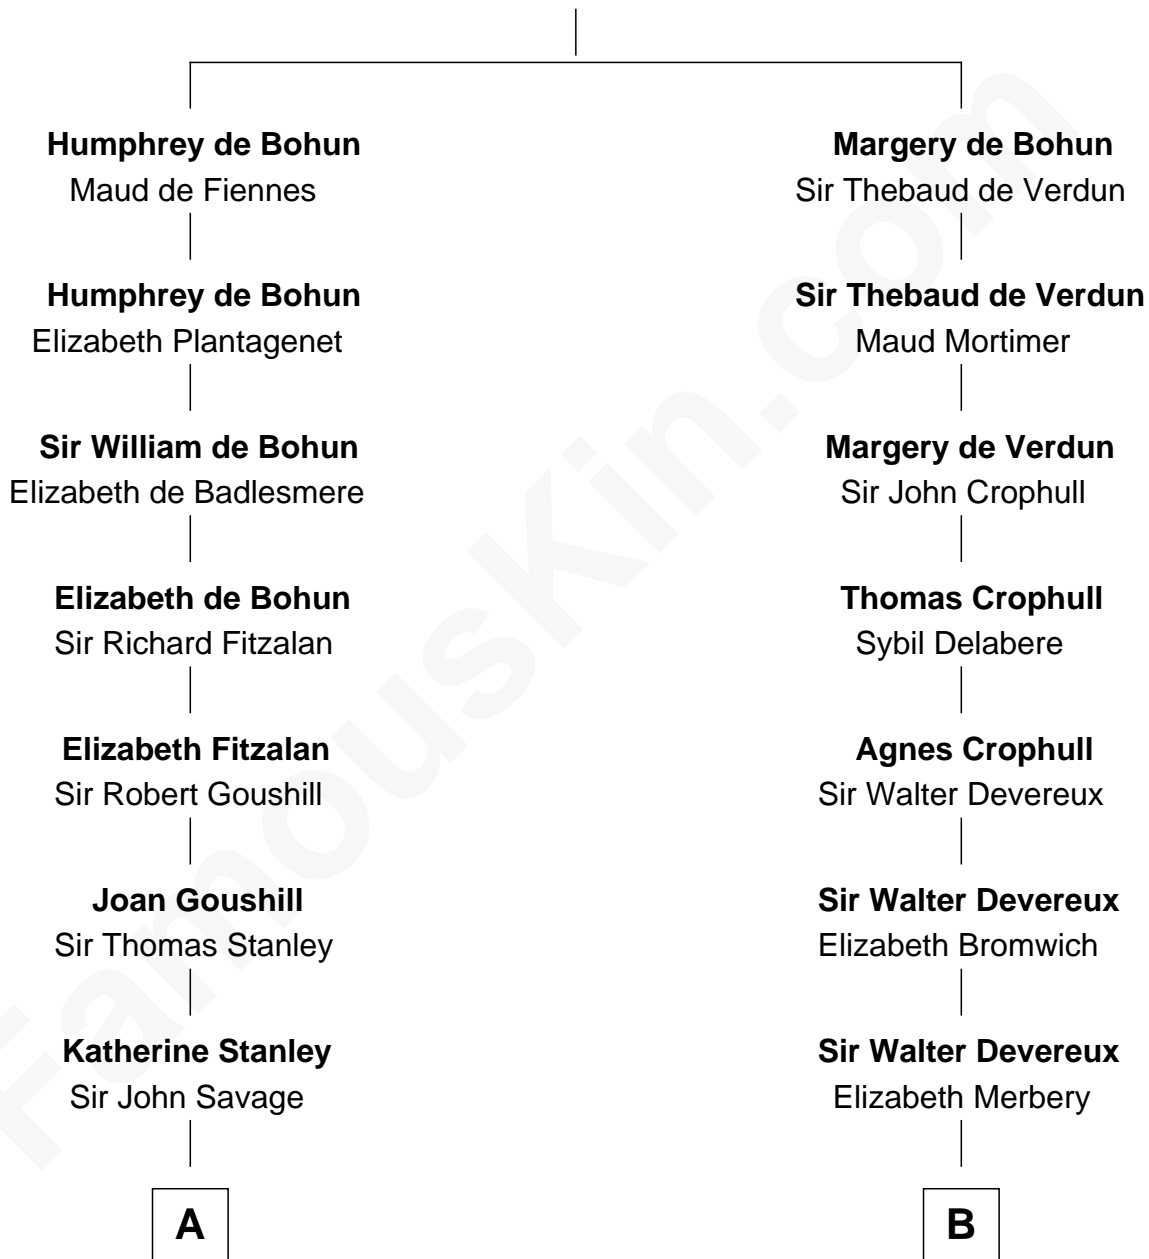

FamousKin.com Relationship Chart of

Thomas Sim Lee

2nd and 7th Governor of Maryland

16th cousin 1 time removed of

DeWitt Clinton

6th Governor of New York

Sir Humphrey de Bohun

Eleanor de Braiose

A

Dulcia Savage
Sir Henry Bold

Maud Bold
Thomas Gerard

Jennet Gerard
Richard Eltonhead

William Eltonhead
Anne Bowers

Richard Eltonhead
Anne Sutton

Alice Eltonhead
Henry Corbin

Laetitia Corbin
Richard Lee

DeWitt Clinton
6th Governor of New York