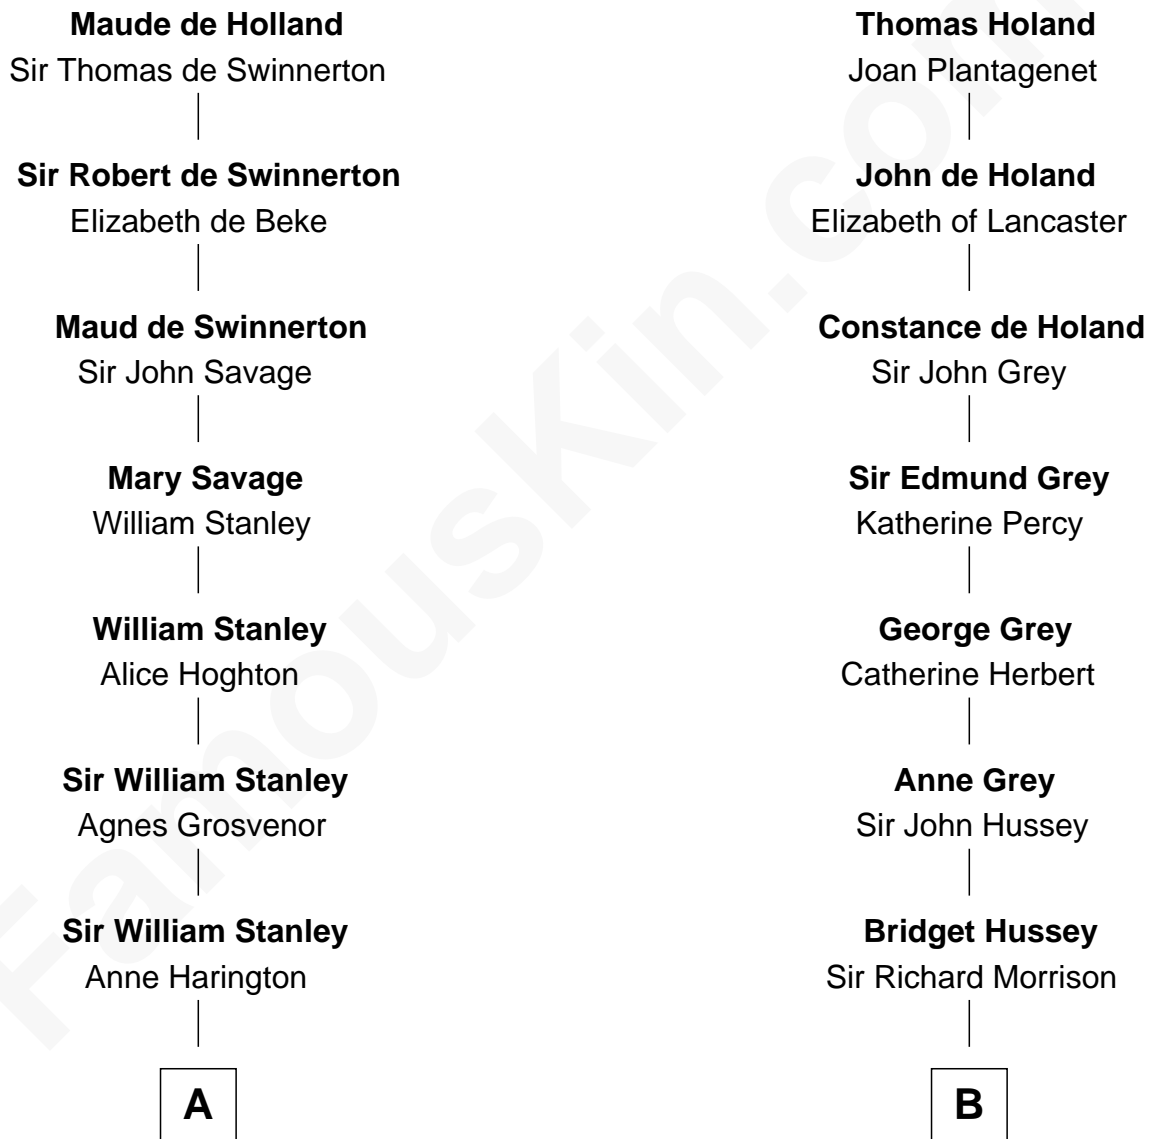

FamousKin.com Relationship Chart of

Thomas Sim Lee

2nd and 7th Governor of Maryland

13th cousin 1 time removed of

DeWitt Clinton

6th Governor of New York

Sir Robert de Holland

Maude la Zouche

A

Peter Stanley
Cecily Tarleton

Anne Stanley
Edward Sutton

Anne Sutton
Richard Eltonhead

Alice Eltonhead
Henry Corbin

Laetitia Corbin
Richard Lee

Philip Lee
Sarah Brooke

Thomas Lee
Christiana Sim