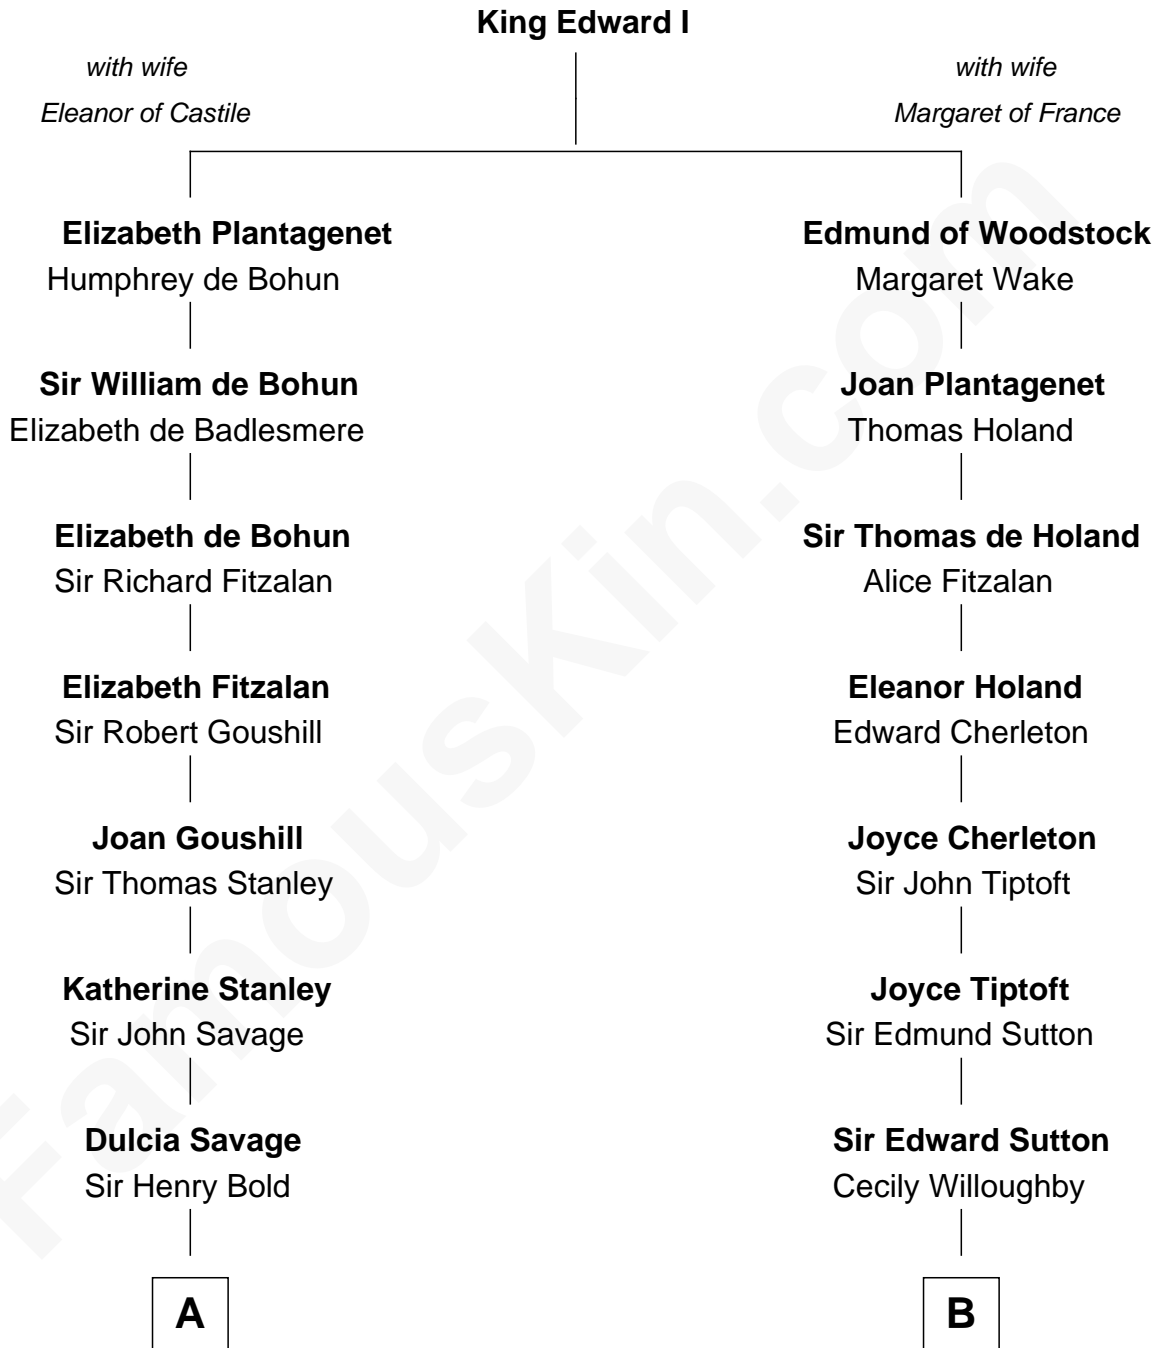

FamousKin.com Relationship Chart of

Thomas Sim Lee

2nd and 7th Governor of Maryland

15th cousin 6 times removed of

Alan Ladd

Movie Actor

C

—
Josiah Ladd

Nancy Ladd

—
Alvaro Ladd

Nancy Shotwell

—
Oscar F. Ladd

Julia Henrietta Meigs

—
Alan Harwood Ladd

Selina Raleigh

—
Alan Ladd