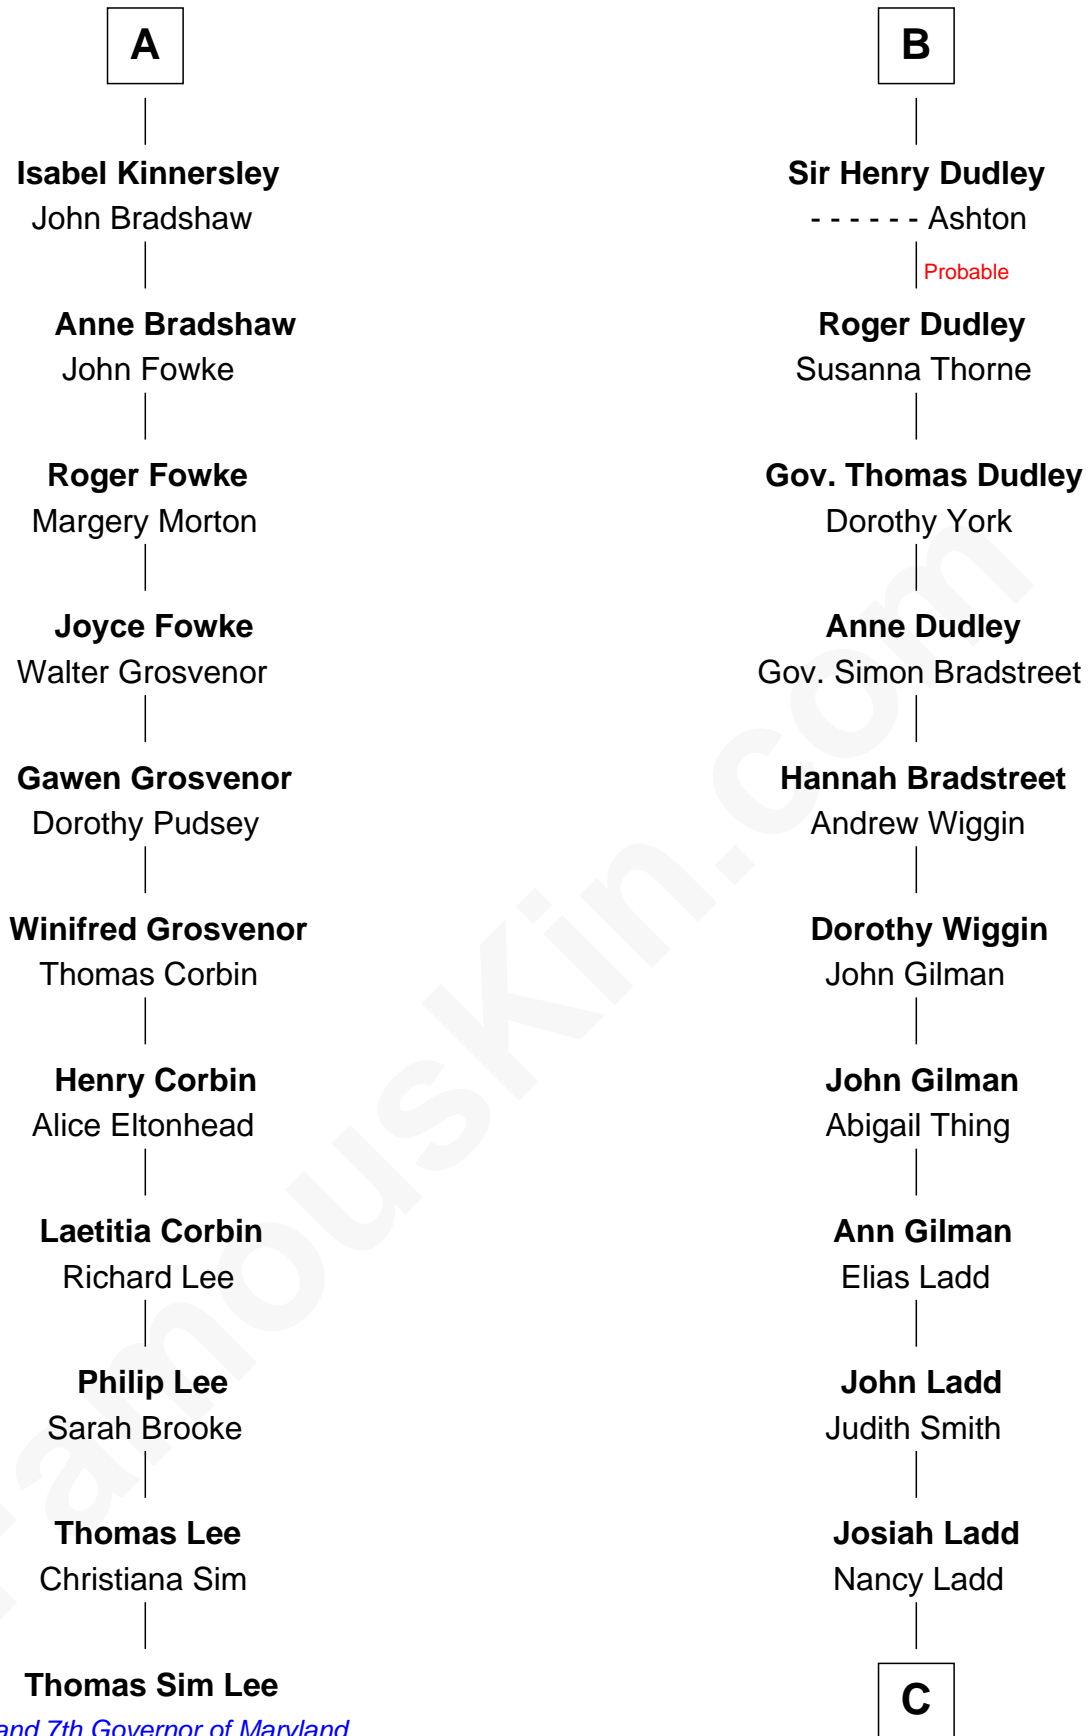

FamousKin.com Relationship Chart of

Thomas Sim Lee

2nd and 7th Governor of Maryland

17th cousin 3 times removed of

Alan Ladd

Movie Actor

C

Alvaro Ladd
Nancy Shotwell

Oscar F. Ladd
Julia Henrietta Meigs

Alan Harwood Ladd
Selina Raleigh

Alan Ladd
Movie Actor

FamousKin.com