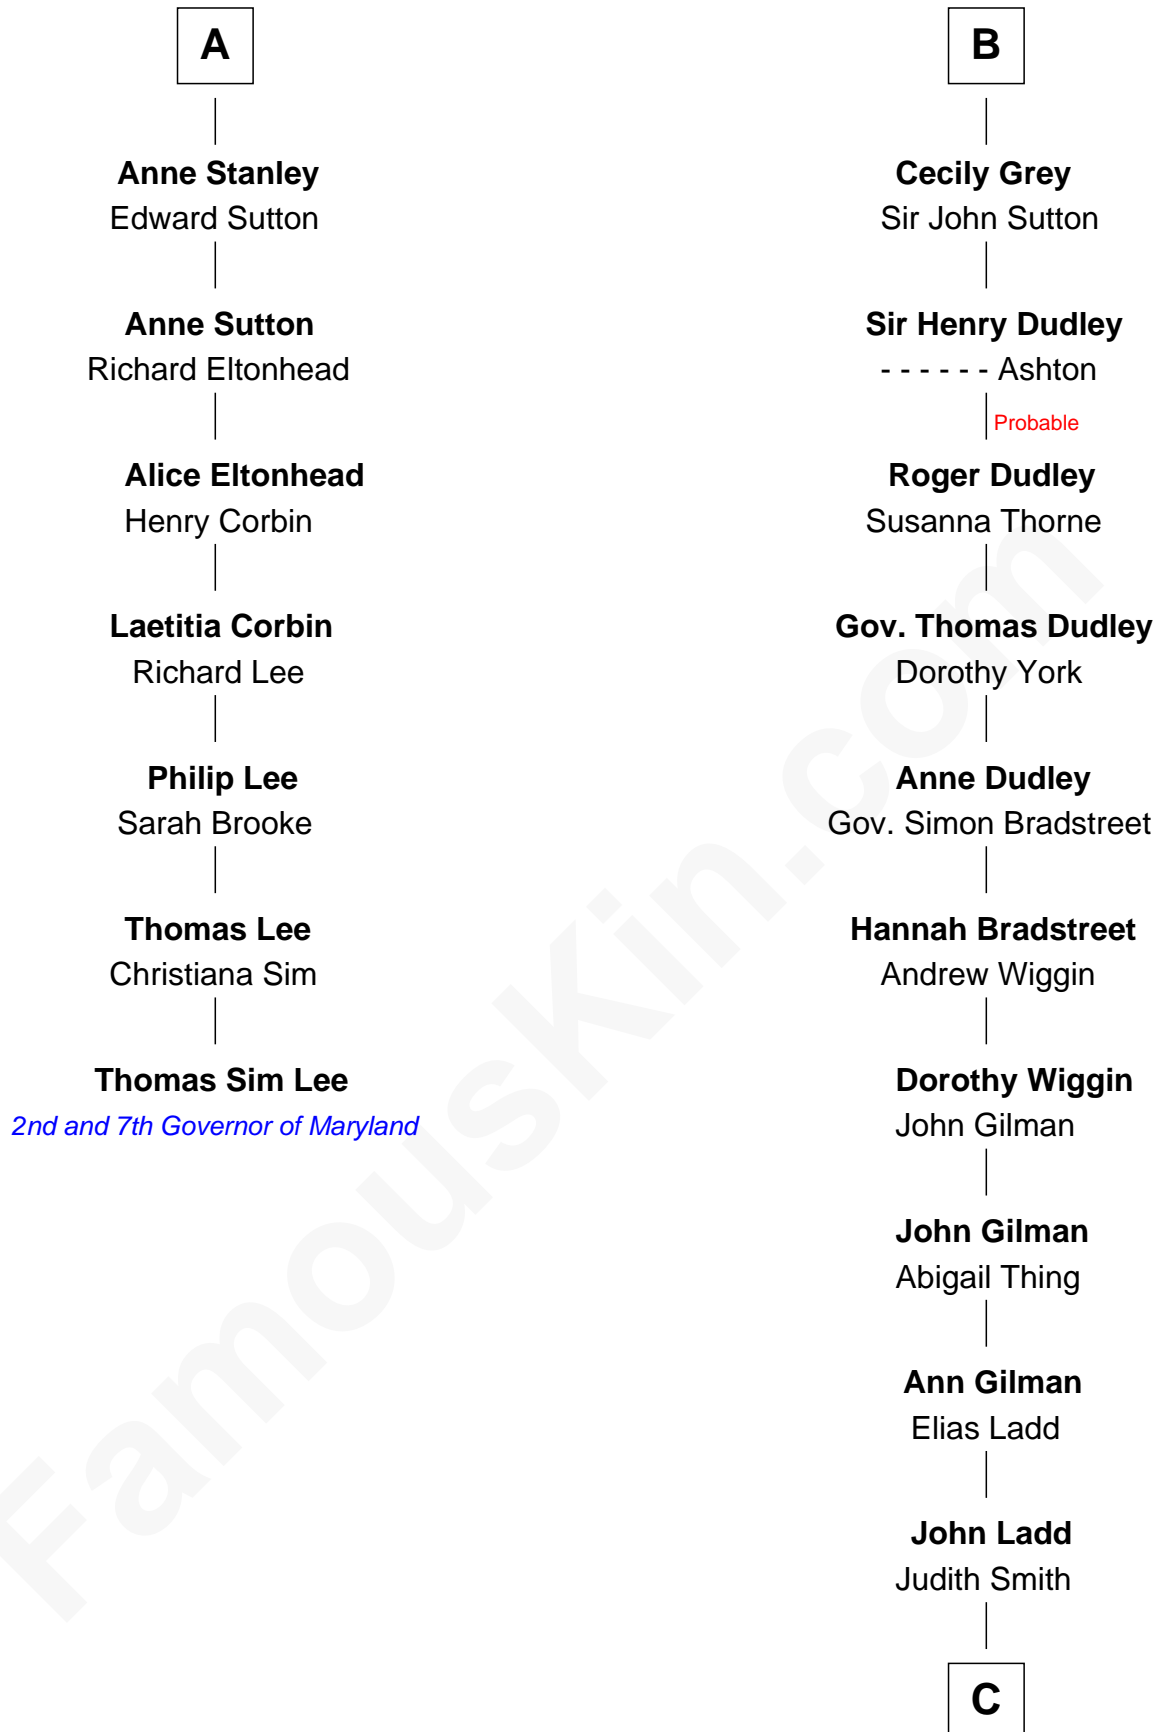

FamousKin.com Relationship Chart of

Thomas Sim Lee

2nd and 7th Governor of Maryland

13th cousin 8 times removed of

Alan Ladd

Movie Actor

Sir John de Harington

Joan - - - - -

Elizabeth de Multon

Sir John Harington

- - - - -

Sir Robert Harington

Isabel Loring

Sir William Harington

Margaret Hill

Elizabeth Harington

William Bonville

William Bonville

Katherine Neville

Cecily Bonville

Thomas Grey

B

C

—
Josiah Ladd

Nancy Ladd

—
Alvaro Ladd

Nancy Shotwell

—
Oscar F. Ladd

Julia Henrietta Meigs

—
Alan Harwood Ladd

Selina Raleigh

—
Alan Ladd