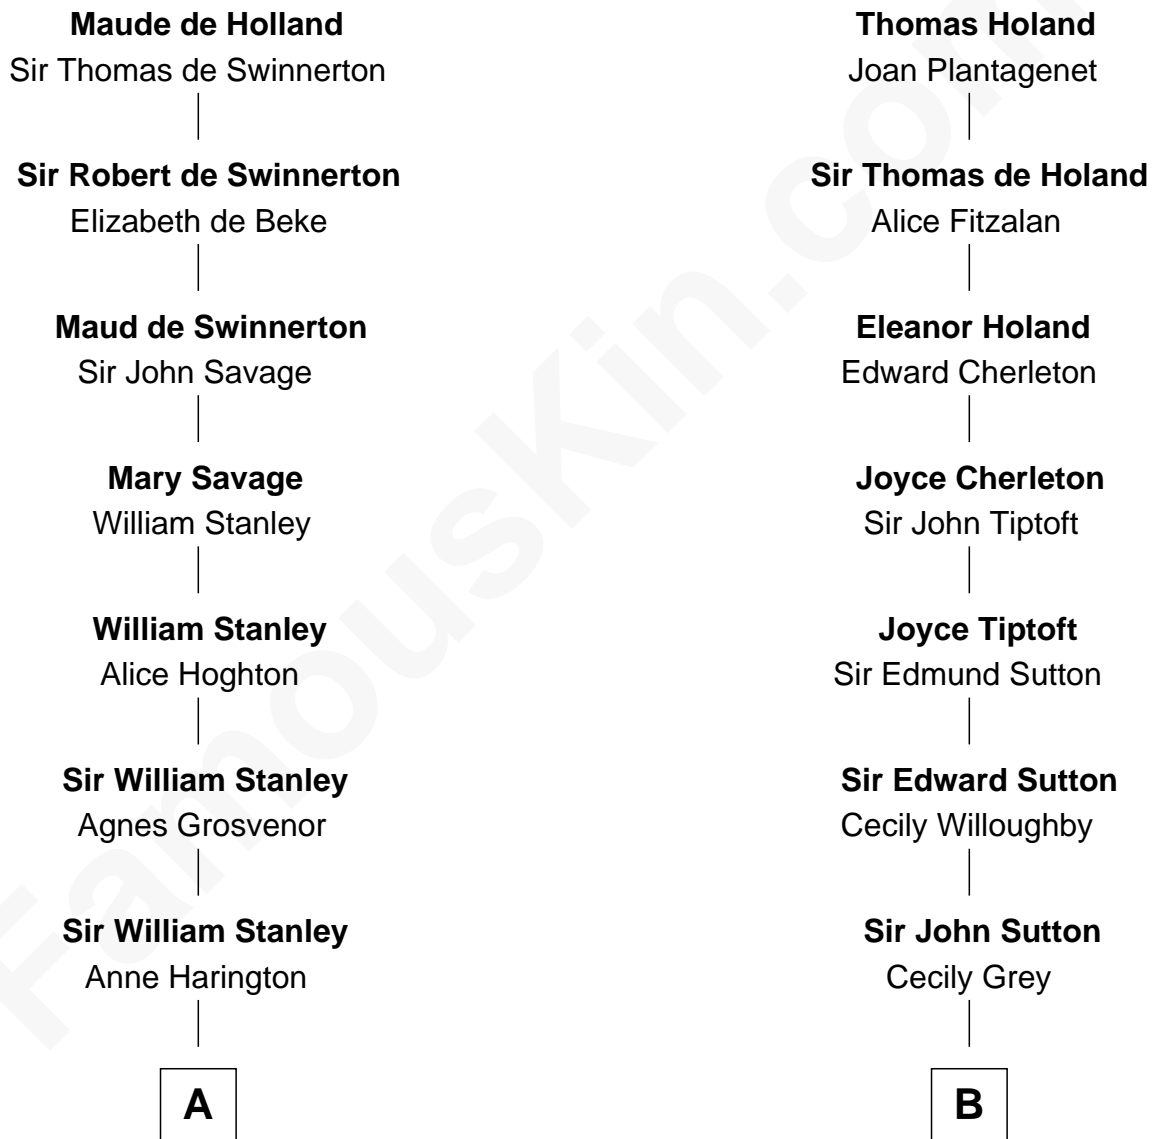

FamousKin.com

Relationship Chart of

Thomas Sim Lee

2nd and 7th Governor of Maryland

14th cousin 6 times removed of

Alan Ladd

Movie Actor

Sir Robert de Holland

Maude la Zouche

C

—
Alvaro Ladd
Nancy Shotwell

—
Oscar F. Ladd
Julia Henrietta Meigs

—
Alan Harwood Ladd
Selina Raleigh

—
Alan Ladd
Movie Actor

FamousKin.com