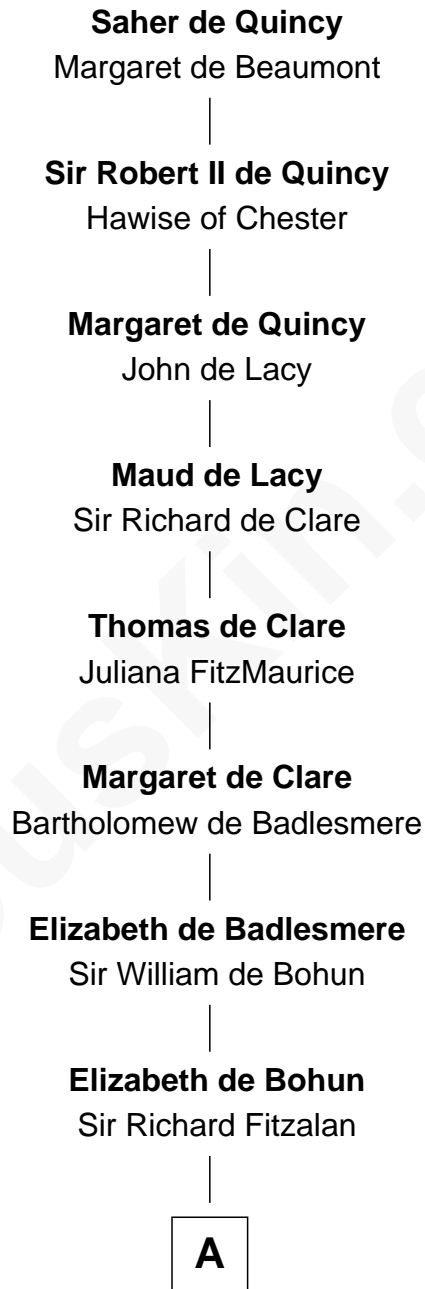

# FamousKin.com Relationship Chart of

**Thomas Sim Lee**

*2nd and 7th Governor of Maryland*

**18th Great-grandson of**

**Saher de Quincy**

*Magna Carta Surety*

**A**

**Elizabeth Fitzalan**  
Sir Robert Goushill

**Joan Goushill**  
Sir Thomas Stanley

**Katherine Stanley**  
Sir John Savage

**Dulcia Savage**  
Sir Henry Bold

**Maud Bold**  
Thomas Gerard

**Jennet Gerard**  
Richard Eltonhead

**William Eltonhead**  
Anne Bowers

**Richard Eltonhead**  
Anne Sutton

**Alice Eltonhead**  
Henry Corbin

**Laetitia Corbin**  
Richard Lee

**B**

**B**

Philip Lee  
Sarah Brooke

Thomas Lee  
Christiana Sim

Thomas Sim Lee  
*2nd and 7th Governor of Maryland*