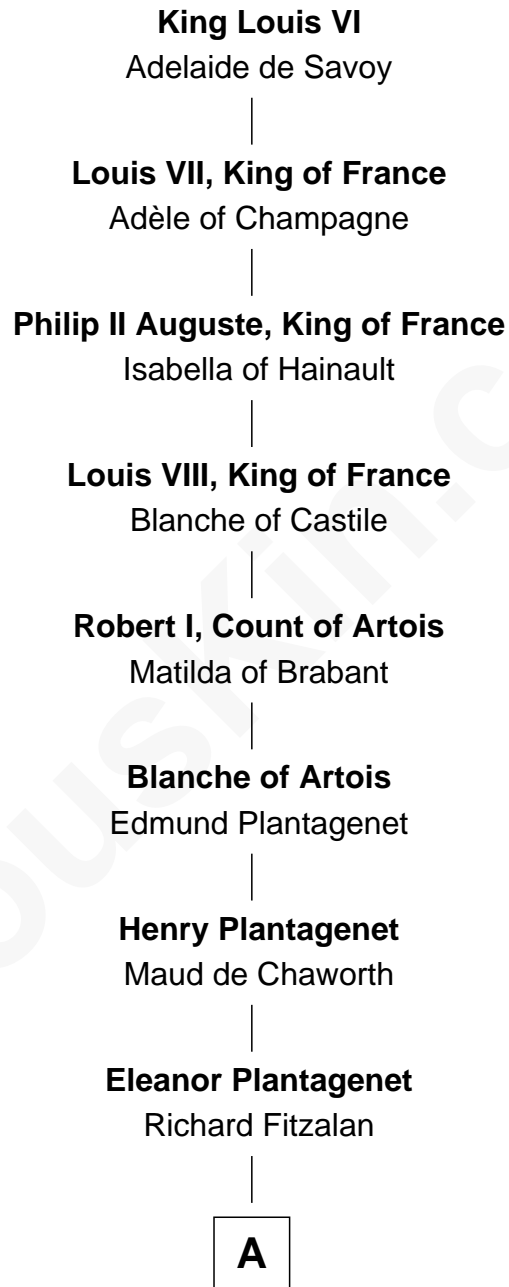

FamousKin.com Relationship Chart of

Thomas Sim Lee

2nd and 7th Governor of Maryland

19th Great-grandson of

King Louis VI

King of France

A

Sir Richard Fitzalan

Elizabeth de Bohun

Elizabeth Fitzalan

Sir Robert Goushill

Joan Goushill

Sir Thomas Stanley

Katherine Stanley

Sir John Savage

Dulcia Savage