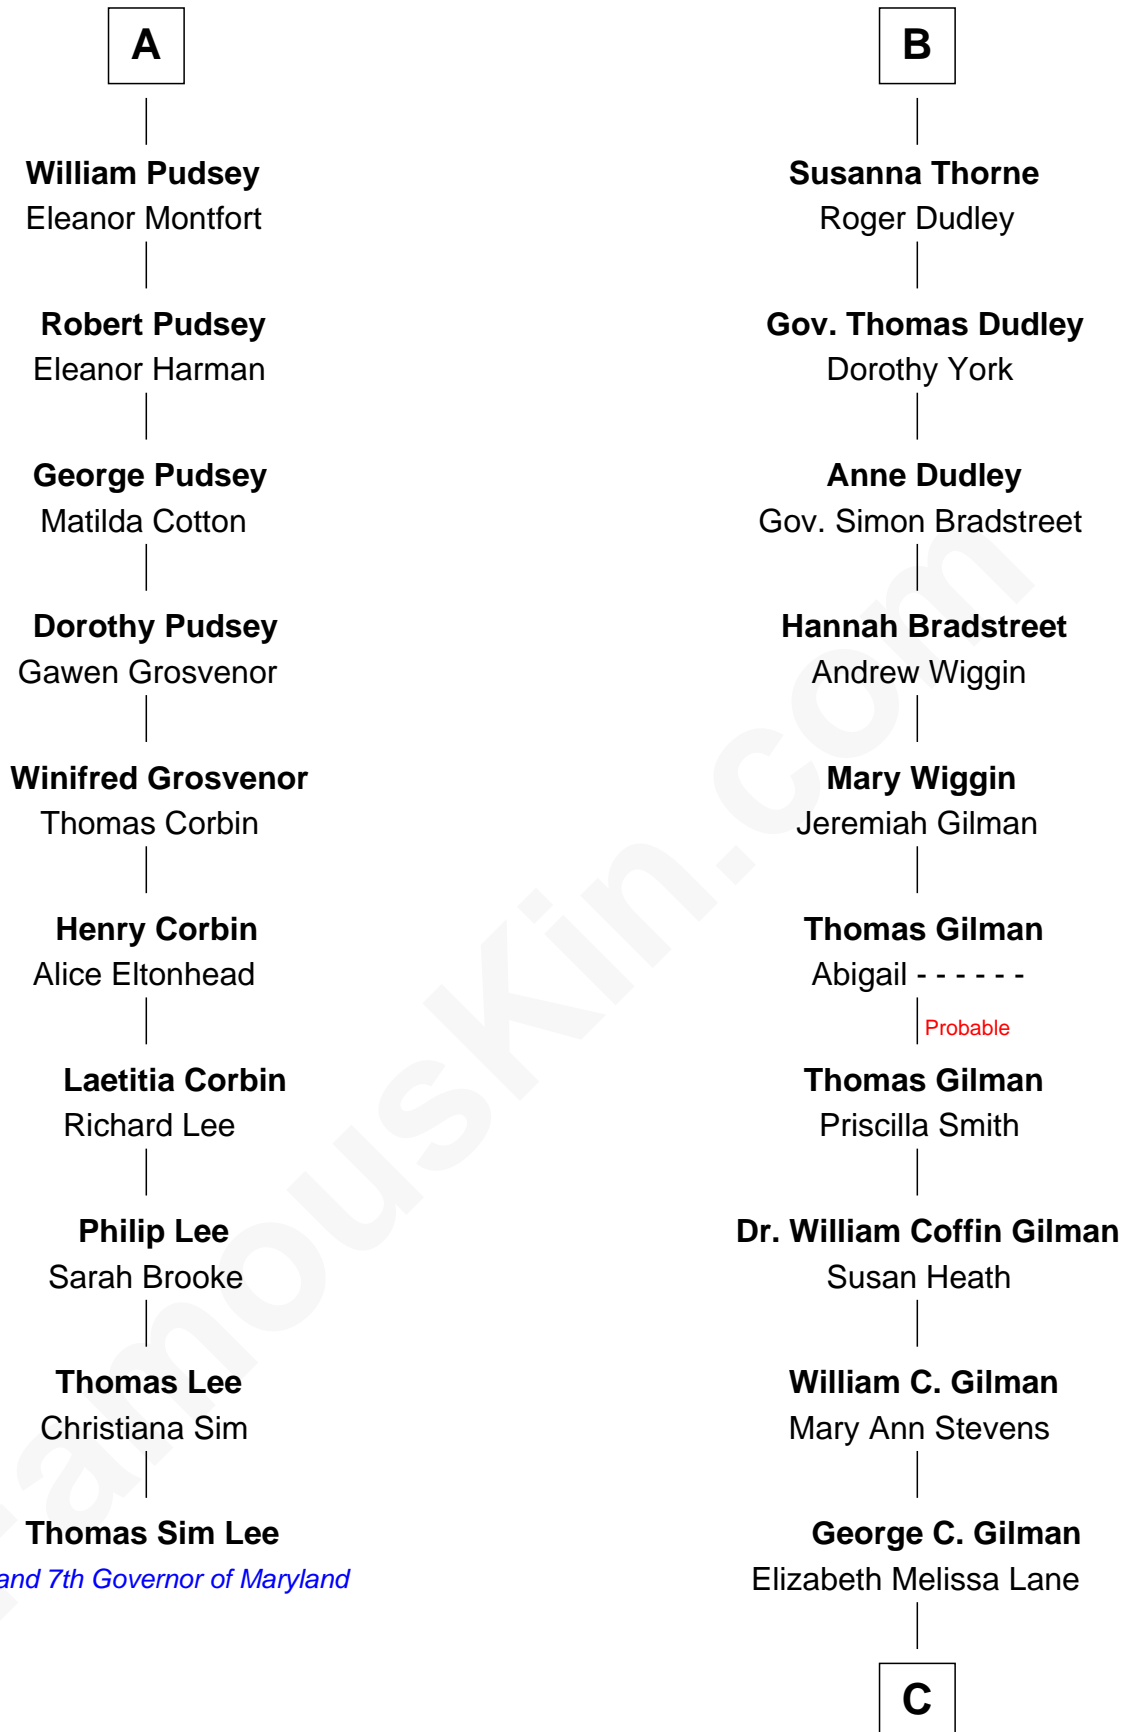

FamousKin.com Relationship Chart of

Thomas Sim Lee

2nd and 7th Governor of Maryland

16th cousin 3 times removed of

George Hamilton

TV and Movie Actor

C

Lillian C. Gilman

Harry Fuller Hamilton

George William Hamilton

Anne Lucille Stevens

George Hamilton

TV and Movie Actor

FamousKin.com