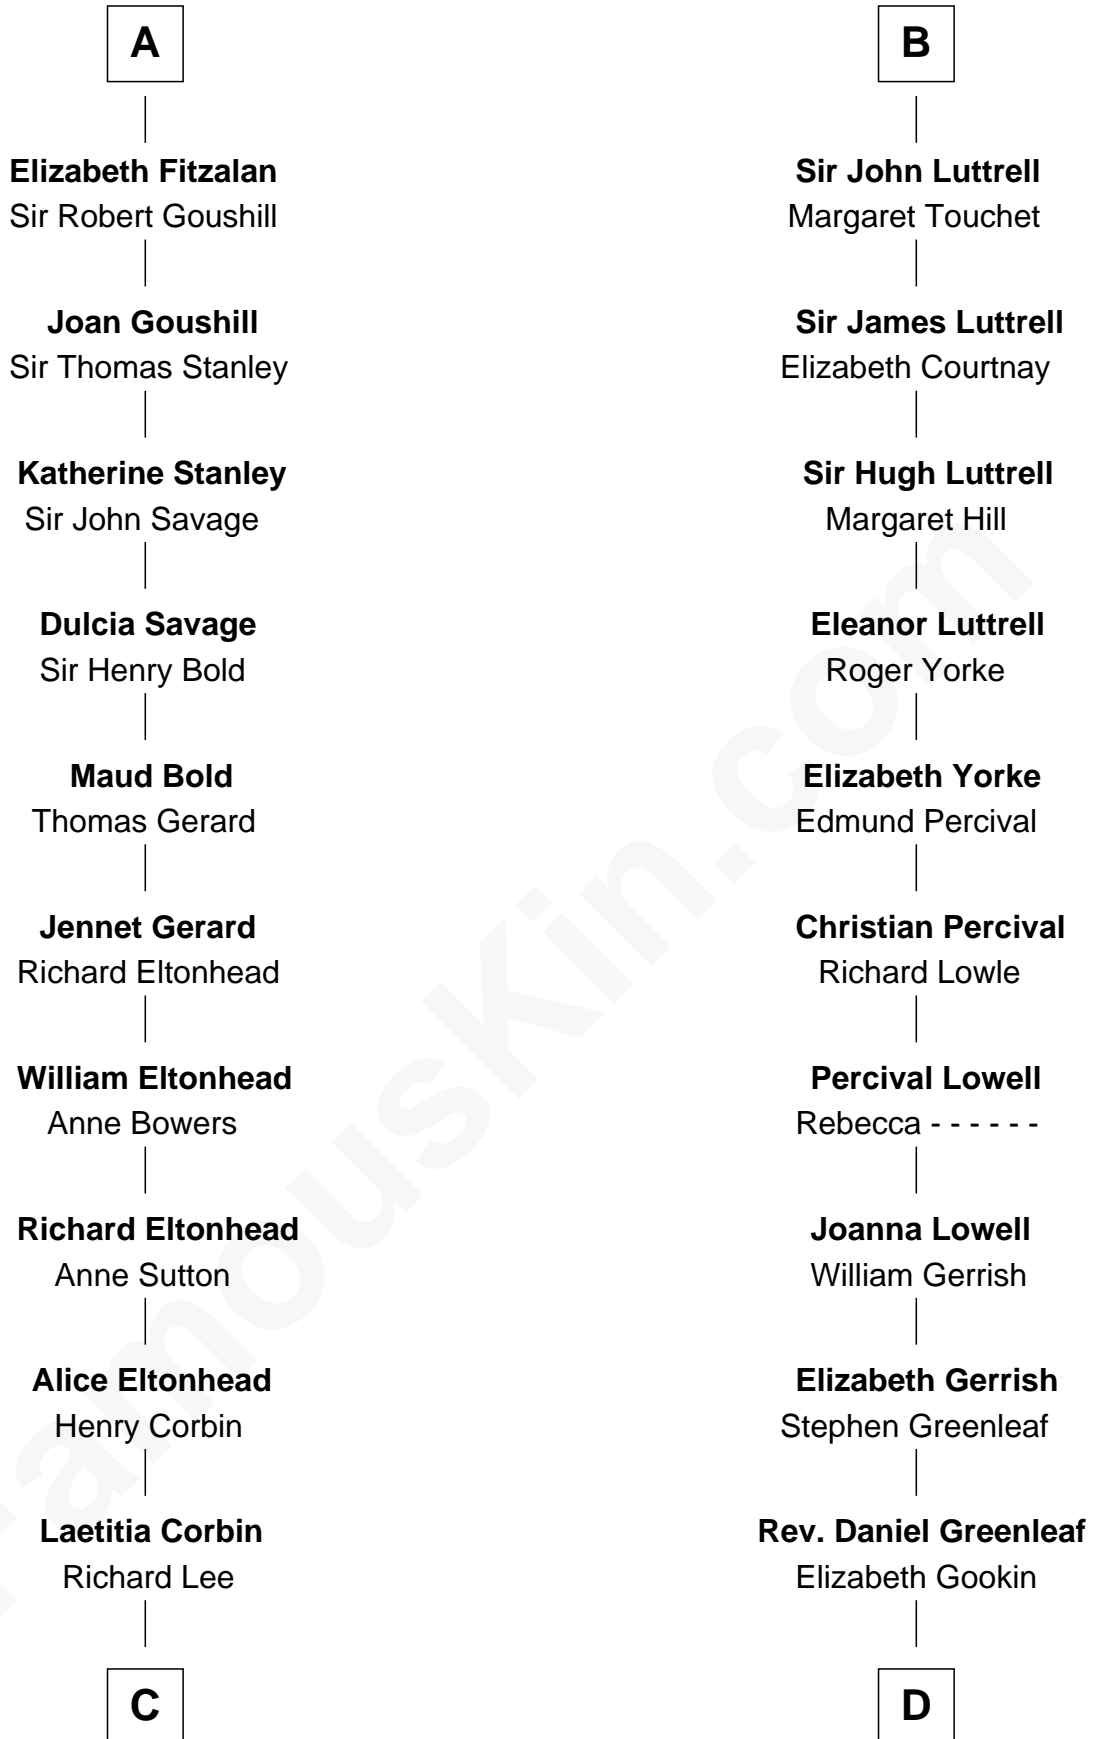

FamousKin.com Relationship Chart of

Thomas Sim Lee

2nd and 7th Governor of Maryland

19th cousin 1 time removed of

Herman Melville

Author of Moby Dick

C

Philip Lee
Sarah Brooke

Thomas Lee
Christiana Sim

Thomas Sim Lee
2nd and 7th Governor of Maryland

D

Mercy Greenleaf
John Scollay

Priscilla Scollay
Thomas Melville

Allan Melville
Maria Gansevoort

Herman Melville
Author of Moby Dick