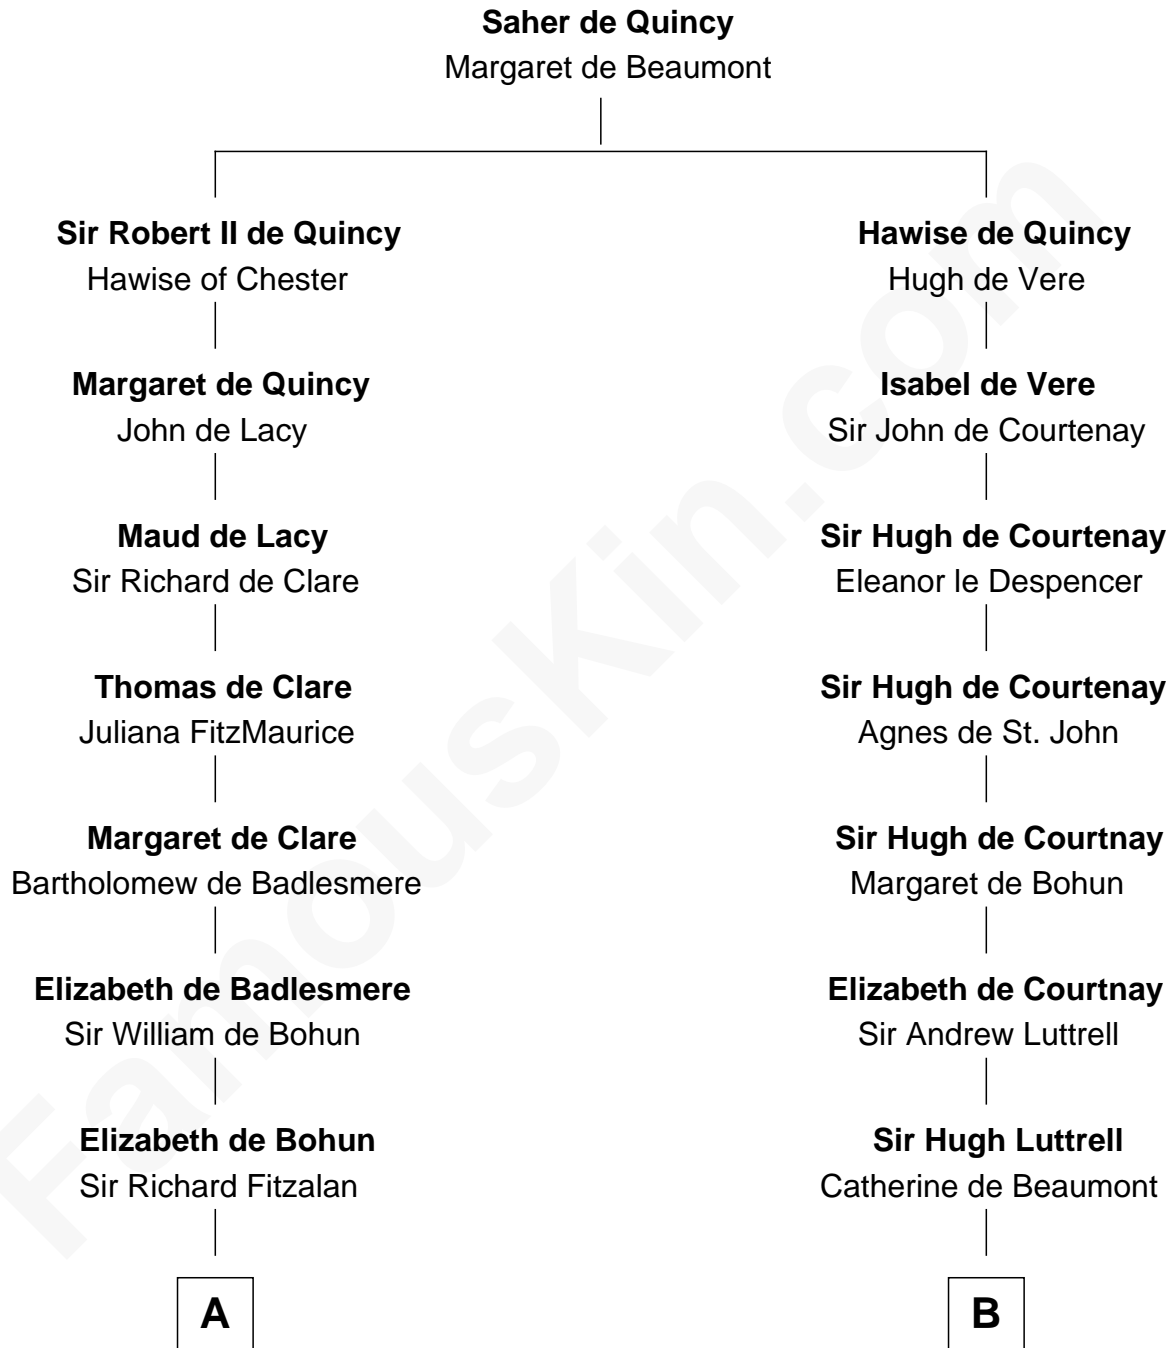

FamousKin.com Relationship Chart of

Thomas Sim Lee

2nd and 7th Governor of Maryland

19th cousin 1 time removed of

Herman Melville

Author of Moby Dick

C

Philip Lee
Sarah Brooke

Thomas Lee
Christiana Sim

Thomas Sim Lee
2nd and 7th Governor of Maryland

D

Mercy Greenleaf
John Scollay

Priscilla Scollay
Thomas Melville

Allan Melville
Maria Gansevoort

Herman Melville
Author of Moby Dick