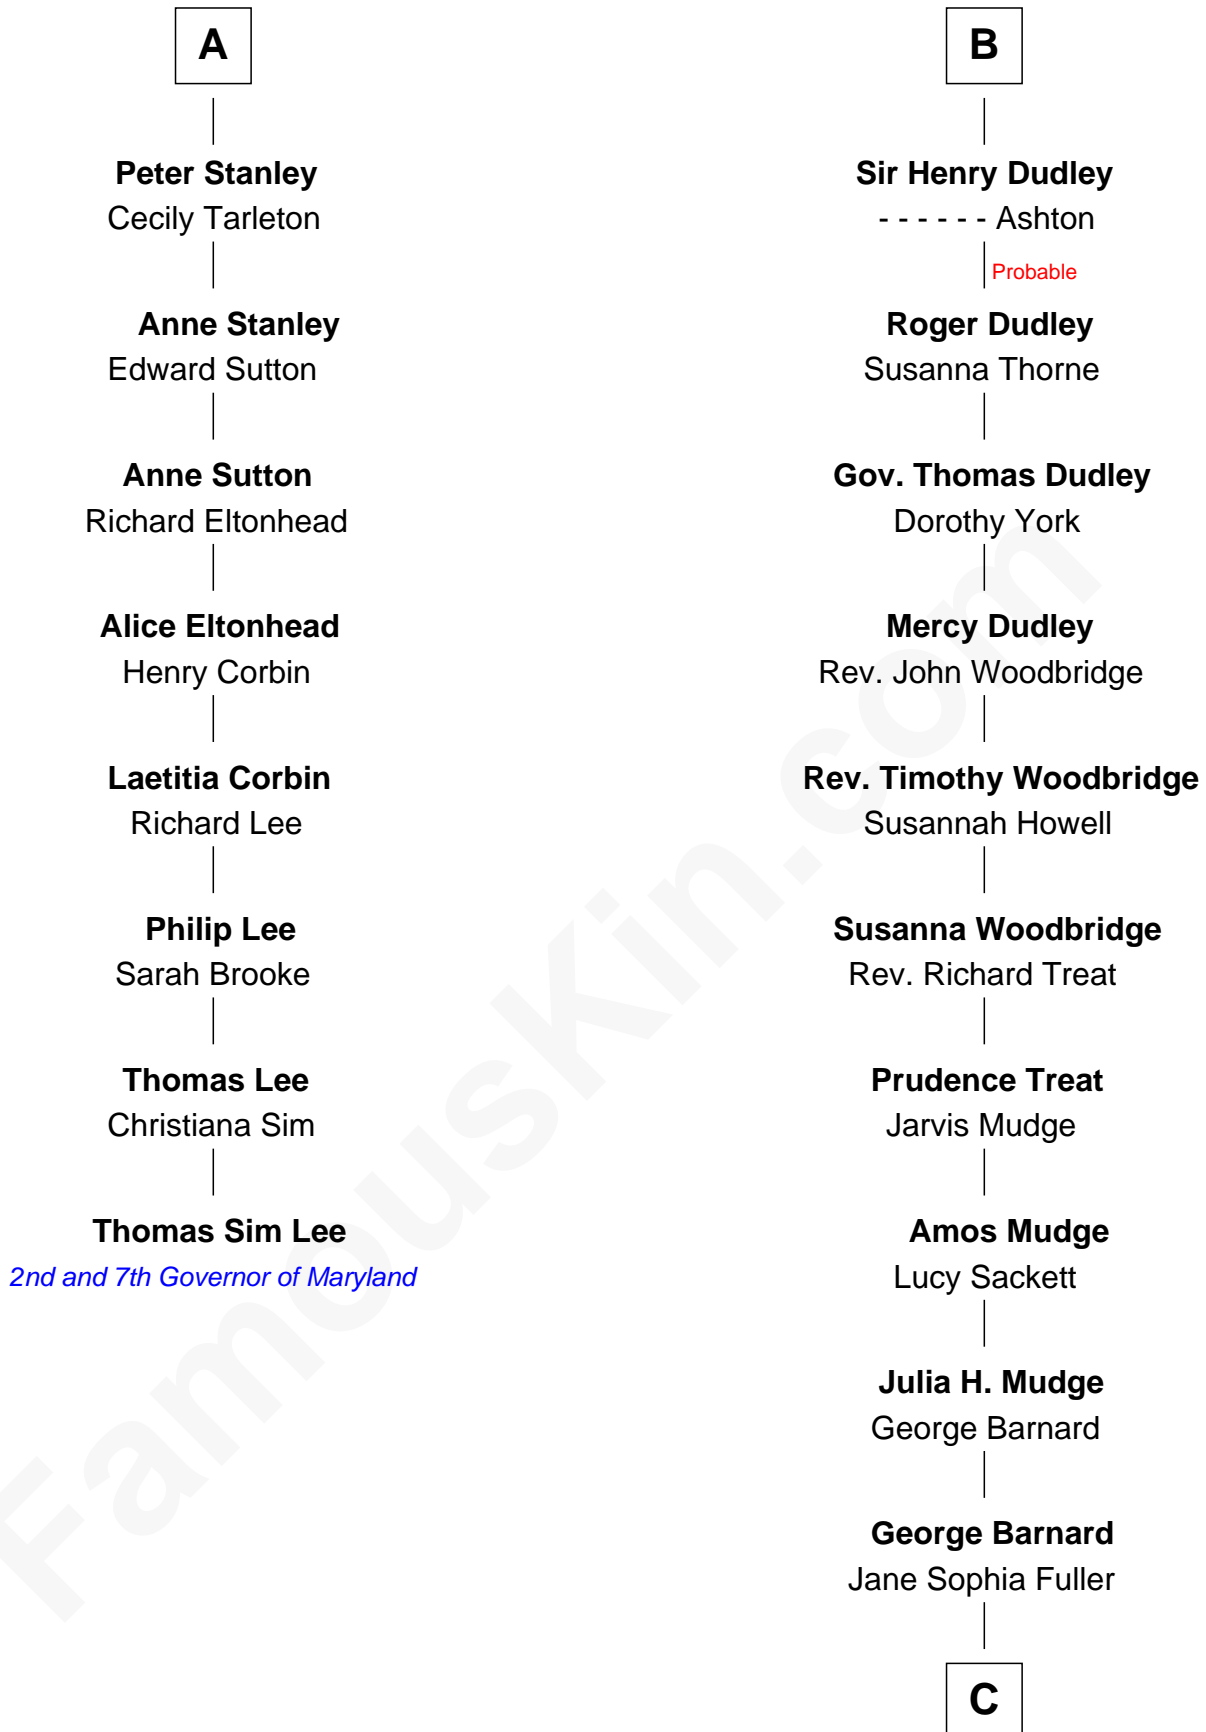

FamousKin.com Relationship Chart of

Thomas Sim Lee

2nd and 7th Governor of Maryland

14th cousin 5 times removed of

Dick Clark

Radio and TV Host

Ralph de Stafford

*with wife
Katherine de Hastang*

Sir Reynold Grey

Maud de Swinnerton

Sir John Savage

Margaret Grey

Sir William Bonville

Mary Savage

William Stanley

William Bonville

Elizabeth Harington

William Stanley

Alice Hoghton

William Bonville

Katherine Neville

Sir William Stanley

Agnes Grosvenor

Cecily Bonville

Thomas Grey

Sir William Stanley

Anne Harington

Cecily Grey

Sir John Sutton

A

B

C