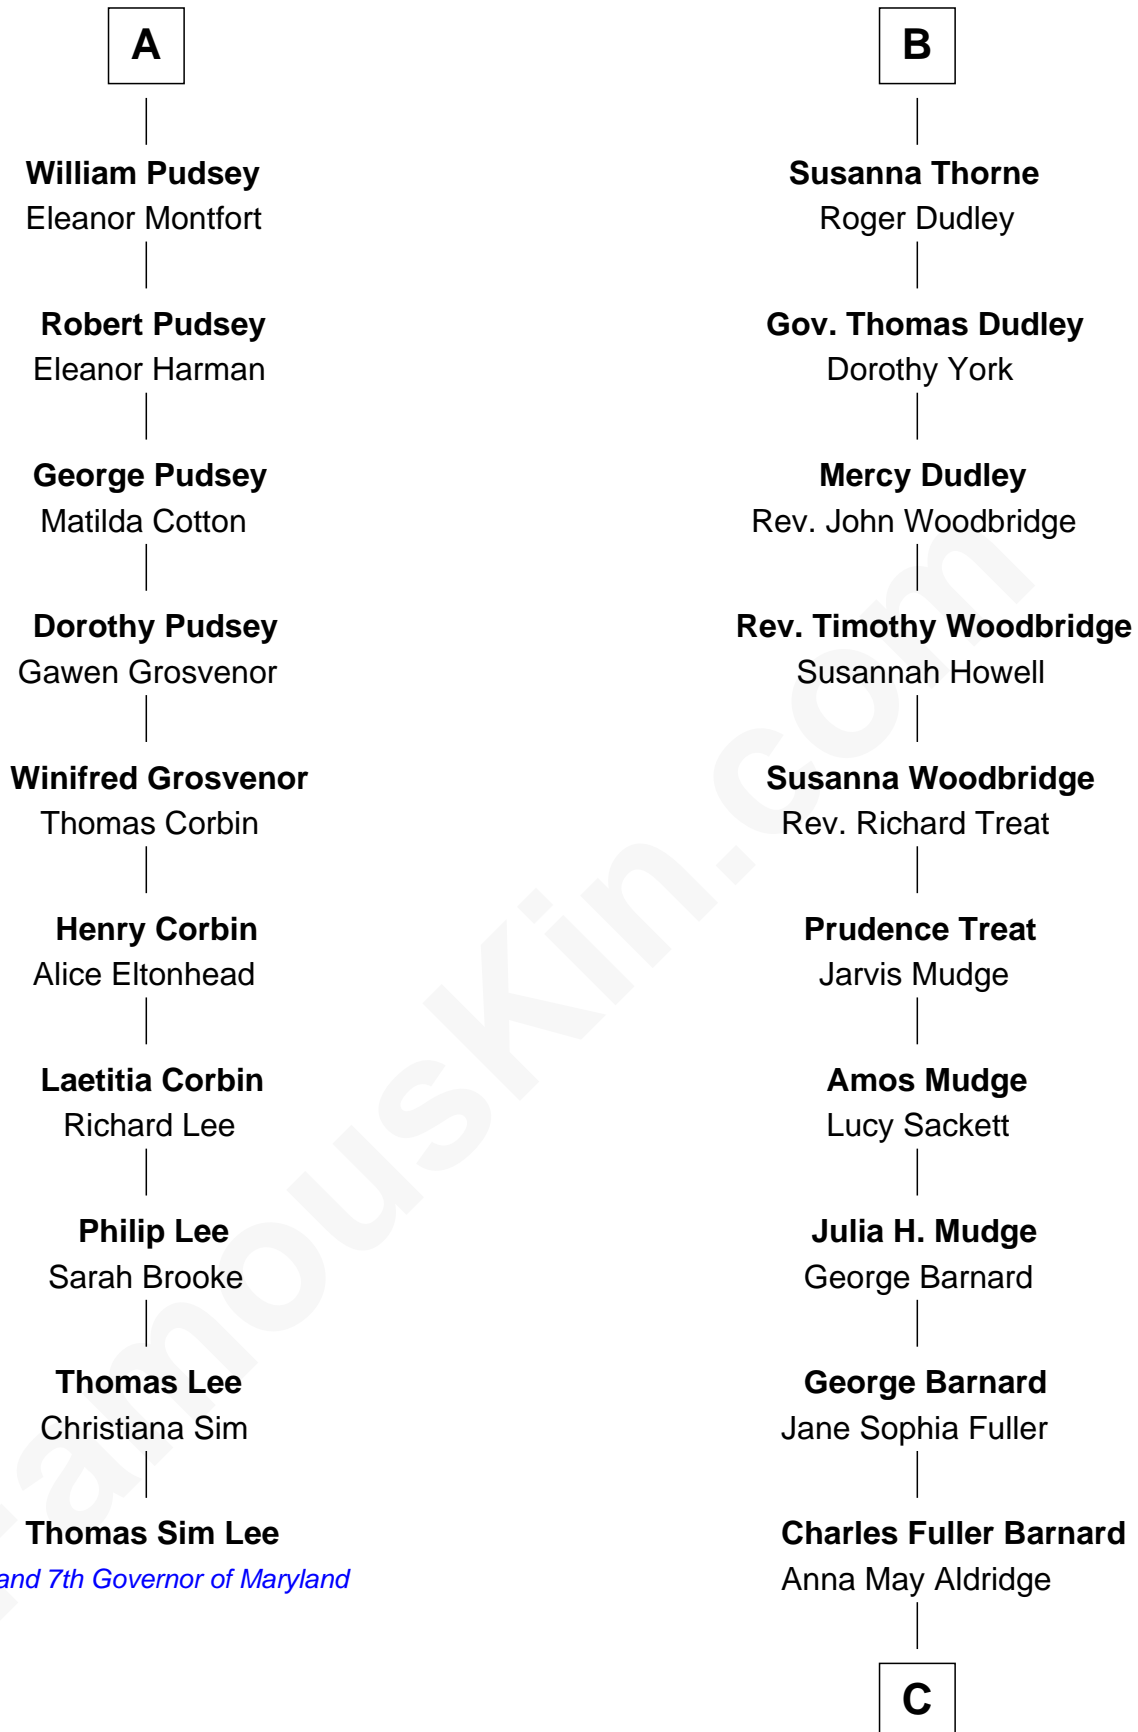

FamousKin.com

Relationship Chart of

Thomas Sim Lee

2nd and 7th Governor of Maryland

16th cousin 2 times removed of

Dick Clark

Radio and TV Host

C

Julia Fuller Barnard
Richard Augustus Clark

Dick Clark
Radio and TV Host

FamousKin.com