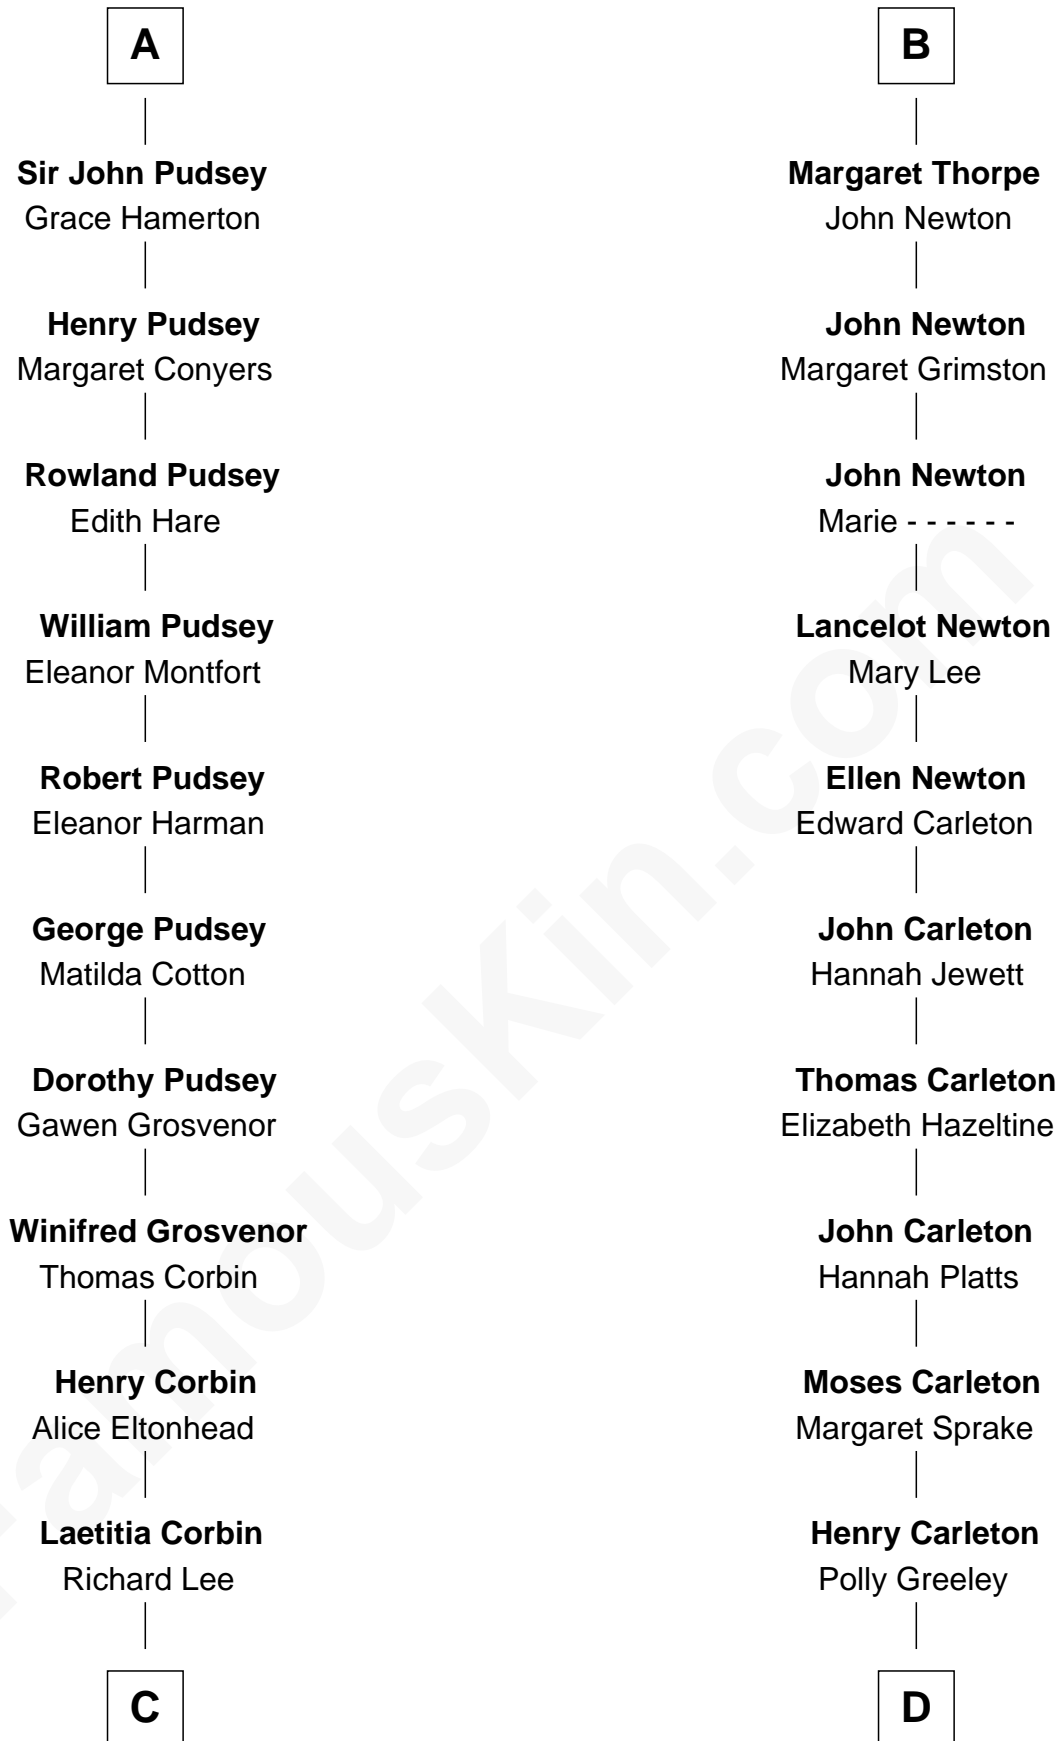

FamousKin.com Relationship Chart of

Thomas Sim Lee

2nd and 7th Governor of Maryland

18th cousin 1 time removed of

Charles A. Pillsbury

Co-Founder of C.A. Pillsbury Co.

C

Philip Lee
Sarah Brooke

Thomas Lee
Christiana Sim

Thomas Sim Lee
2nd and 7th Governor of Maryland

D

Margaret Sprague Carleton
George Alfred Pillsbury

Charles A. Pillsbury
Co-Founder of C.A. Pillsbury Co.

FamousKin.com