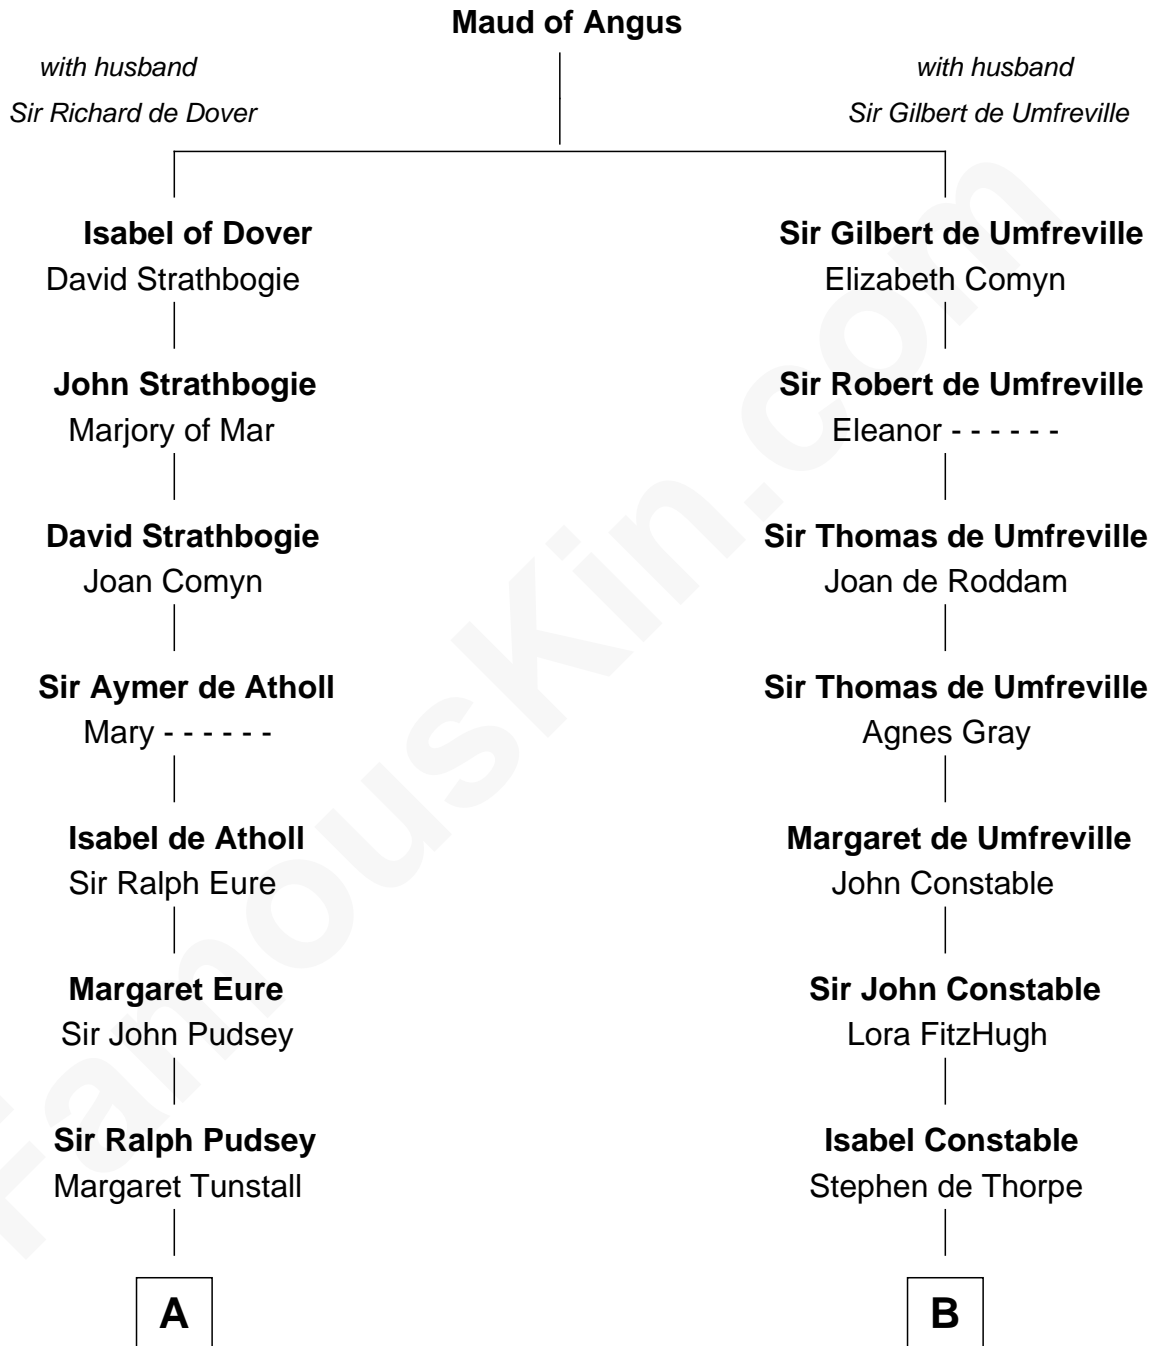

FamousKin.com Relationship Chart of

Thomas Sim Lee

2nd and 7th Governor of Maryland

18th cousin 1 time removed of

Charles A. Pillsbury

Co-Founder of C.A. Pillsbury Co.

C

Philip Lee
Sarah Brooke

Thomas Lee
Christiana Sim

Thomas Sim Lee
2nd and 7th Governor of Maryland

D

Margaret Sprague Carleton
George Alfred Pillsbury

Charles A. Pillsbury
Co-Founder of C.A. Pillsbury Co.

FamousKin.com