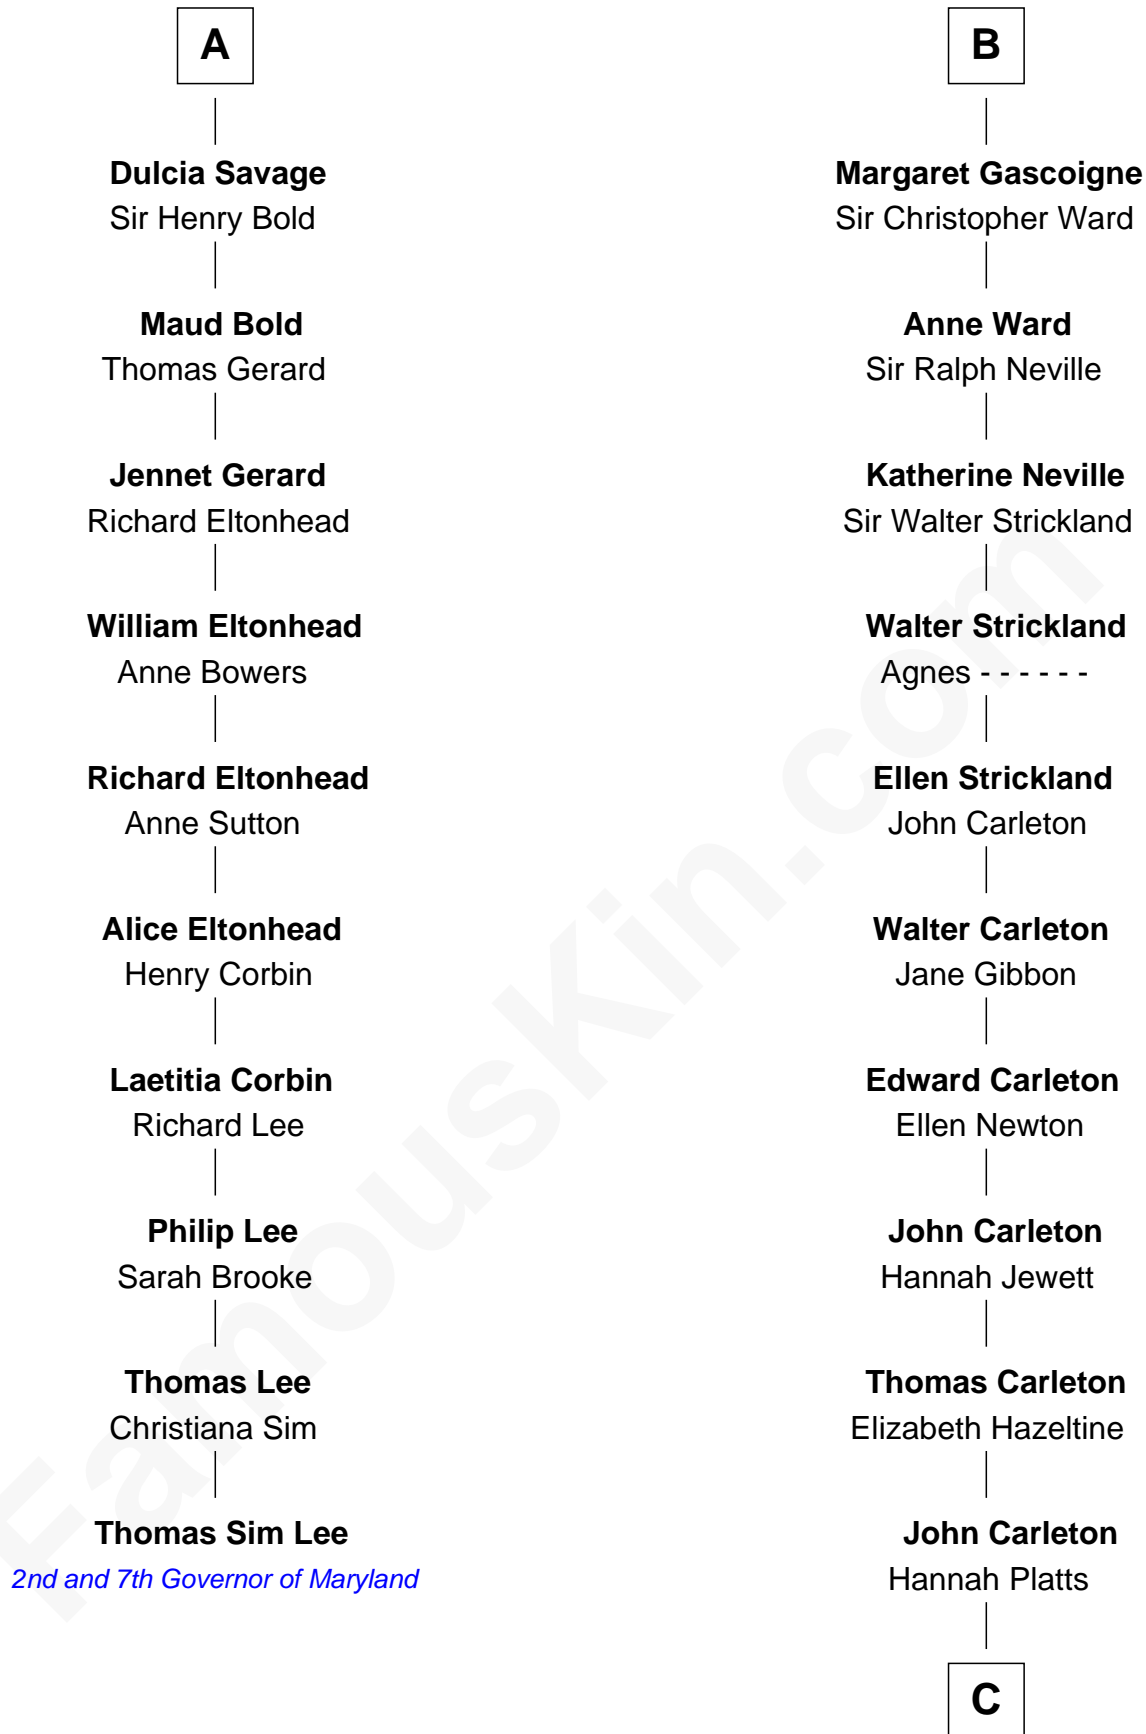

FamousKin.com
Relationship Chart of
Thomas Sim Lee

2nd and 7th Governor of Maryland

16th cousin 4 times removed of

Charles A. Pillsbury

Co-Founder of C.A. Pillsbury Co.

C

—
Moses Carleton

Margaret Sprake

—
Henry Carleton

Polly Greeley

—
Margaret Sprague Carleton

George Alfred Pillsbury

—
Charles A. Pillsbury

Co-Founder of C.A. Pillsbury Co.

FamousKin.com