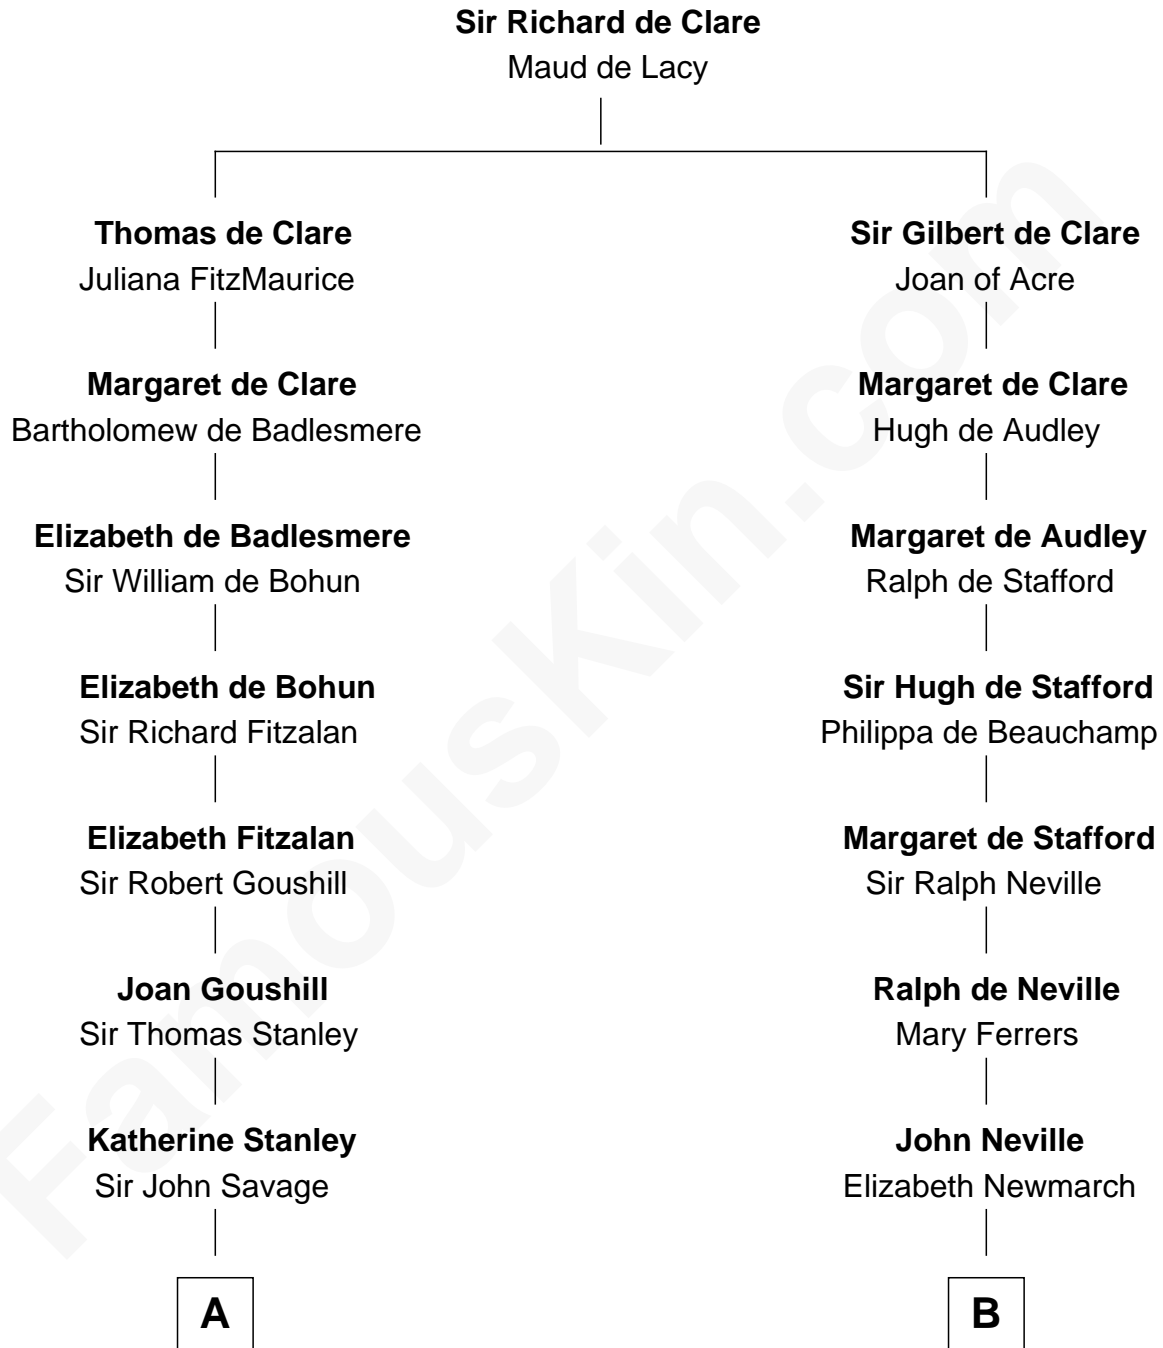

**FamousKin.com**  
**Relationship Chart of**  
**Thomas Sim Lee**

*2nd and 7th Governor of Maryland*

**16th cousin 5 times removed of**

**Charles A. Pillsbury**

*Co-Founder of C.A. Pillsbury Co.*

**C**

**John Carleton**

Hannah Platts

**Moses Carleton**

Margaret Sprake

**Henry Carleton**

Polly Greeley

**Margaret Sprague Carleton**

George Alfred Pillsbury

**Charles A. Pillsbury**