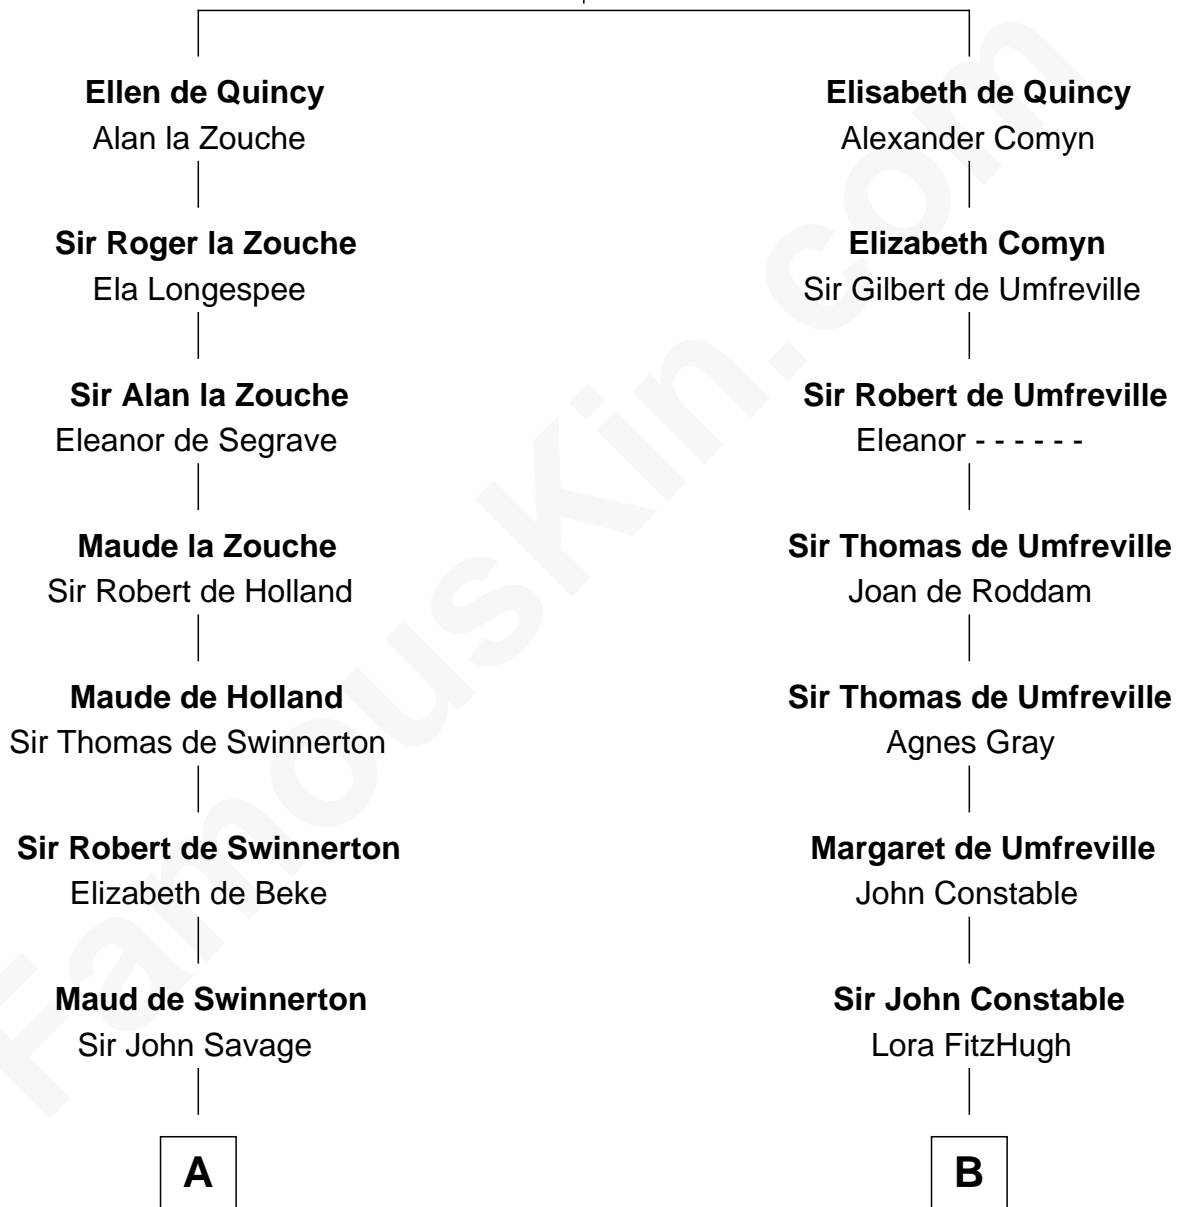

## Relationship Chart of

**Thomas Sim Lee**

*2nd and 7th Governor of Maryland*

18th cousin 1 time removed of

**Charles A. Pillsbury**

*Co-Founder of C.A. Pillsbury Co.*

**Sir Roger de Quincy**  
Helen of Galloway