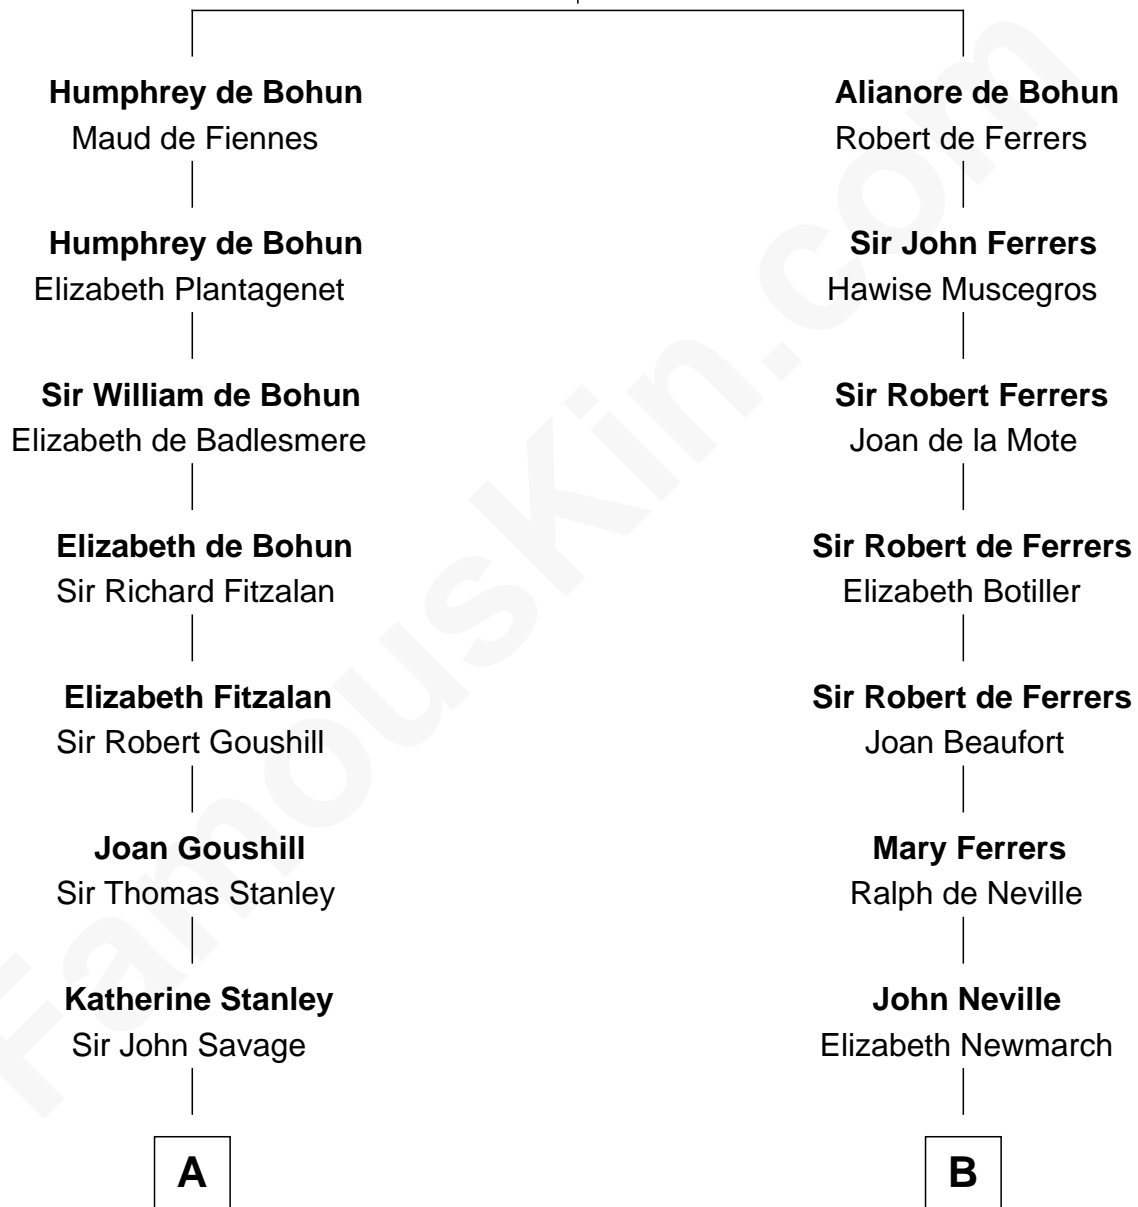

FamousKin.com

Relationship Chart of

Thomas Sim Lee

2nd and 7th Governor of Maryland

16th cousin 5 times removed of

Charles A. Pillsbury

Co-Founder of C.A. Pillsbury Co.

Sir Humphrey de Bohun

Eleanor de Braiose

C

John Carleton

Hannah Platts

Moses Carleton

Margaret Sprake

Henry Carleton

Polly Greeley