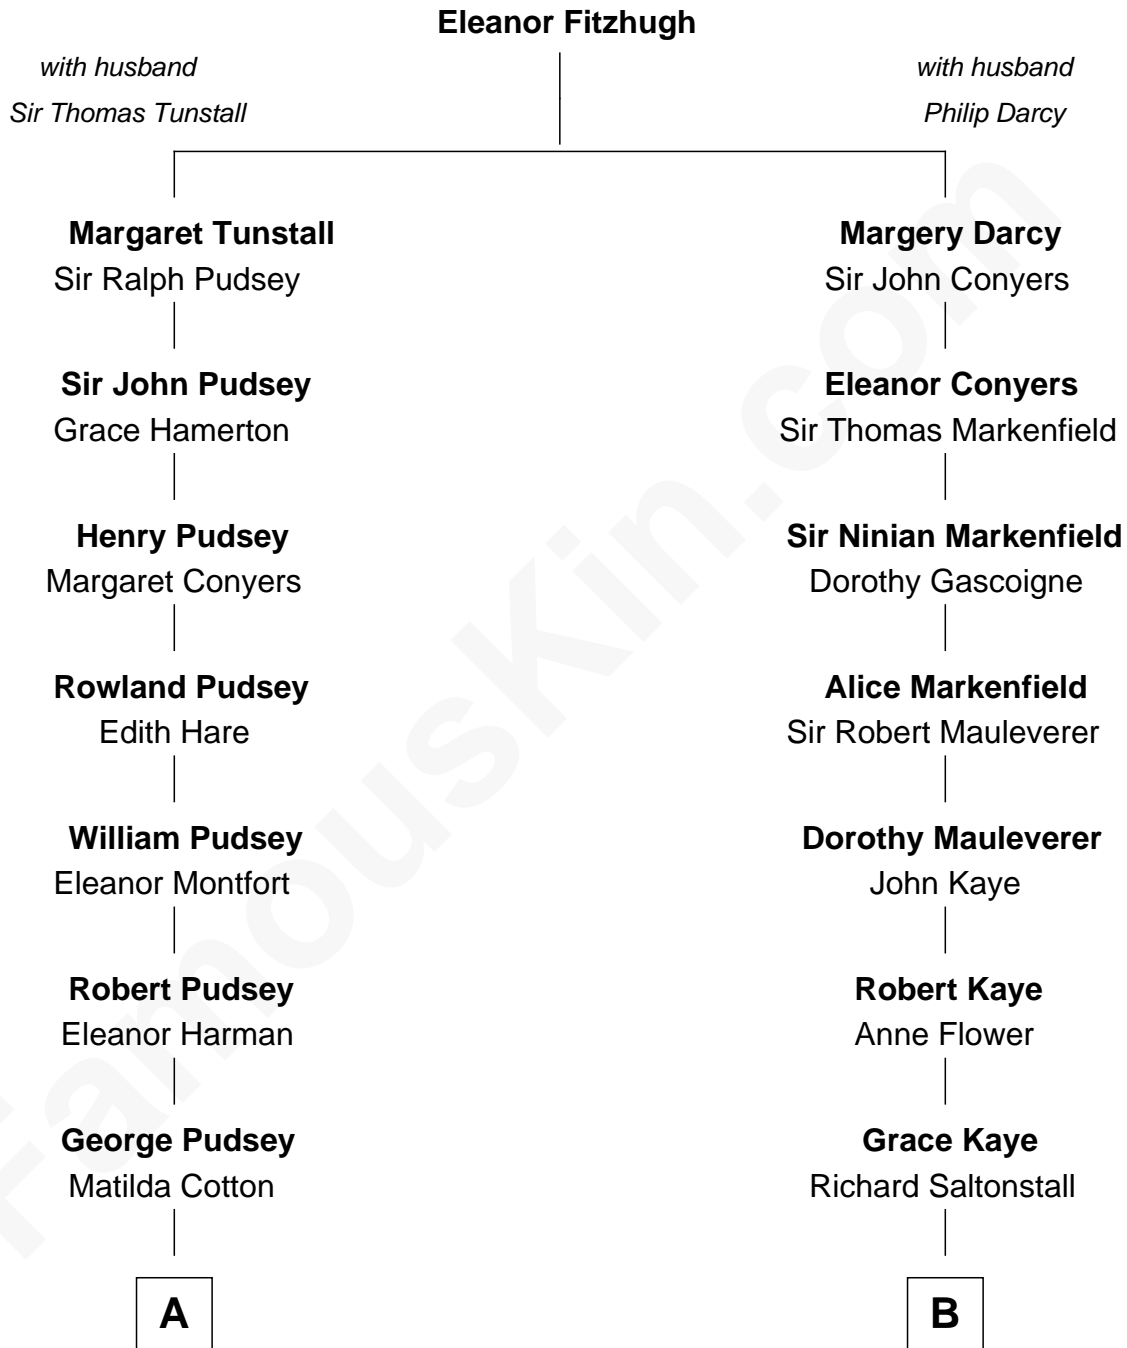

# FamousKin.com Relationship Chart of

**Thomas Sim Lee**

*2nd and 7th Governor of Maryland*

**13th cousin 6 times removed of**

**Carly Fiorina**

*CEO of Hewlett-Packard*

**C**

—  
**Cara Carleton Weber**

Harold Marvin Sneed

—  
**Joseph Tyree Sneed**

Madelon Montross Juergens

—  
**Carly Fiorina**

*CEO of Hewlett-Packard*

FamousKin.com