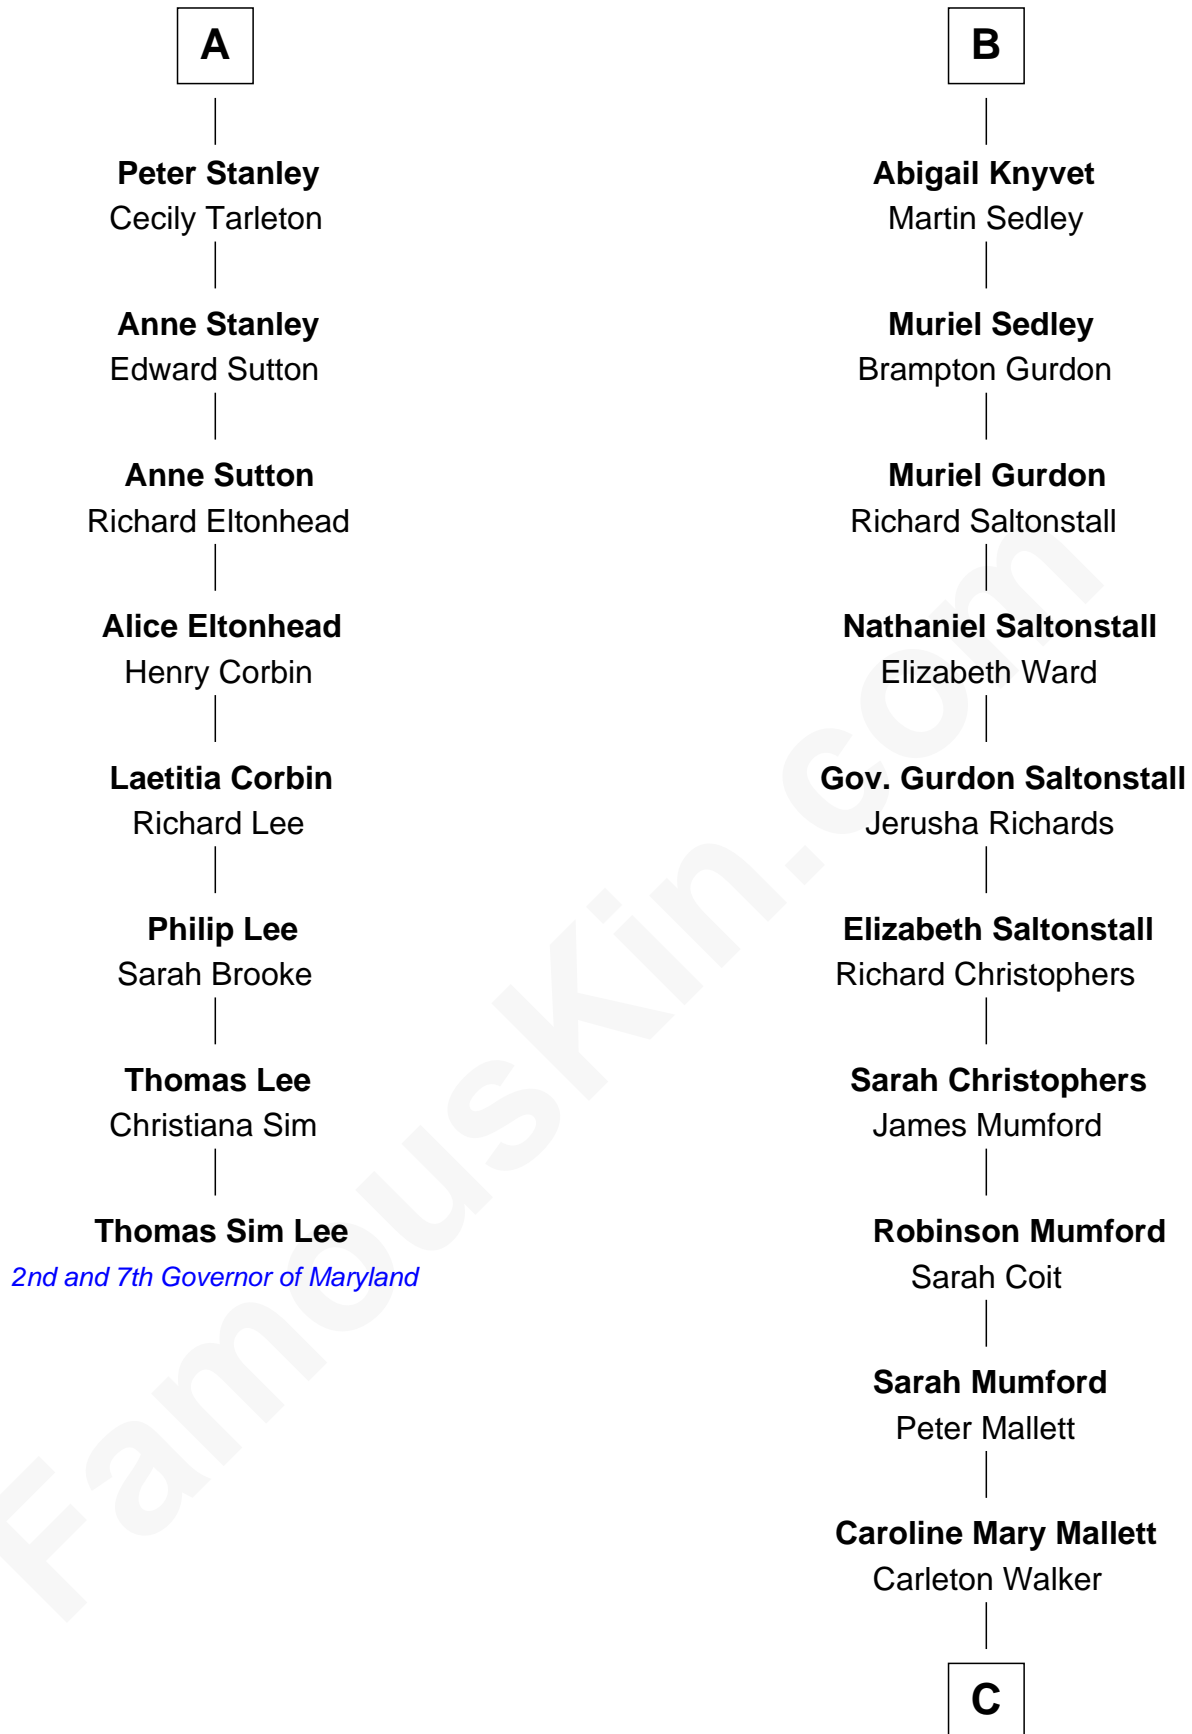

# FamousKin.com Relationship Chart of

**Thomas Sim Lee**

*2nd and 7th Governor of Maryland*

**14th cousin 7 times removed of**

**Carly Fiorina**

*CEO of Hewlett-Packard*

**Sir Robert de Holland**

Maude la Zouche

**Maude de Holland**  
Sir Thomas de Swinnerton

**Sir Robert de Swinnerton**  
Elizabeth de Beke

**Maud de Swinnerton**  
Sir John Savage

**Mary Savage**  
William Stanley

**William Stanley**  
Alice Hoghton

**Sir William Stanley**  
Agnes Grosvenor

**Sir William Stanley**  
Anne Harington

**A**

**Thomas Holand**  
Joan Plantagenet

**John de Holand**  
Elizabeth of Lancaster

**Constance de Holand**  
Sir John Grey

**Alice Grey**  
Sir William Knyvet

**Sir Edmund Knyvet**  
Eleanor Tyrrel

**Edmund Knyvet**  
Jane Bouchier

**John Knyvet**  
Agnes Harcourt

**B**

C

**Margaret Isabella Walker**

Heinrich Weber