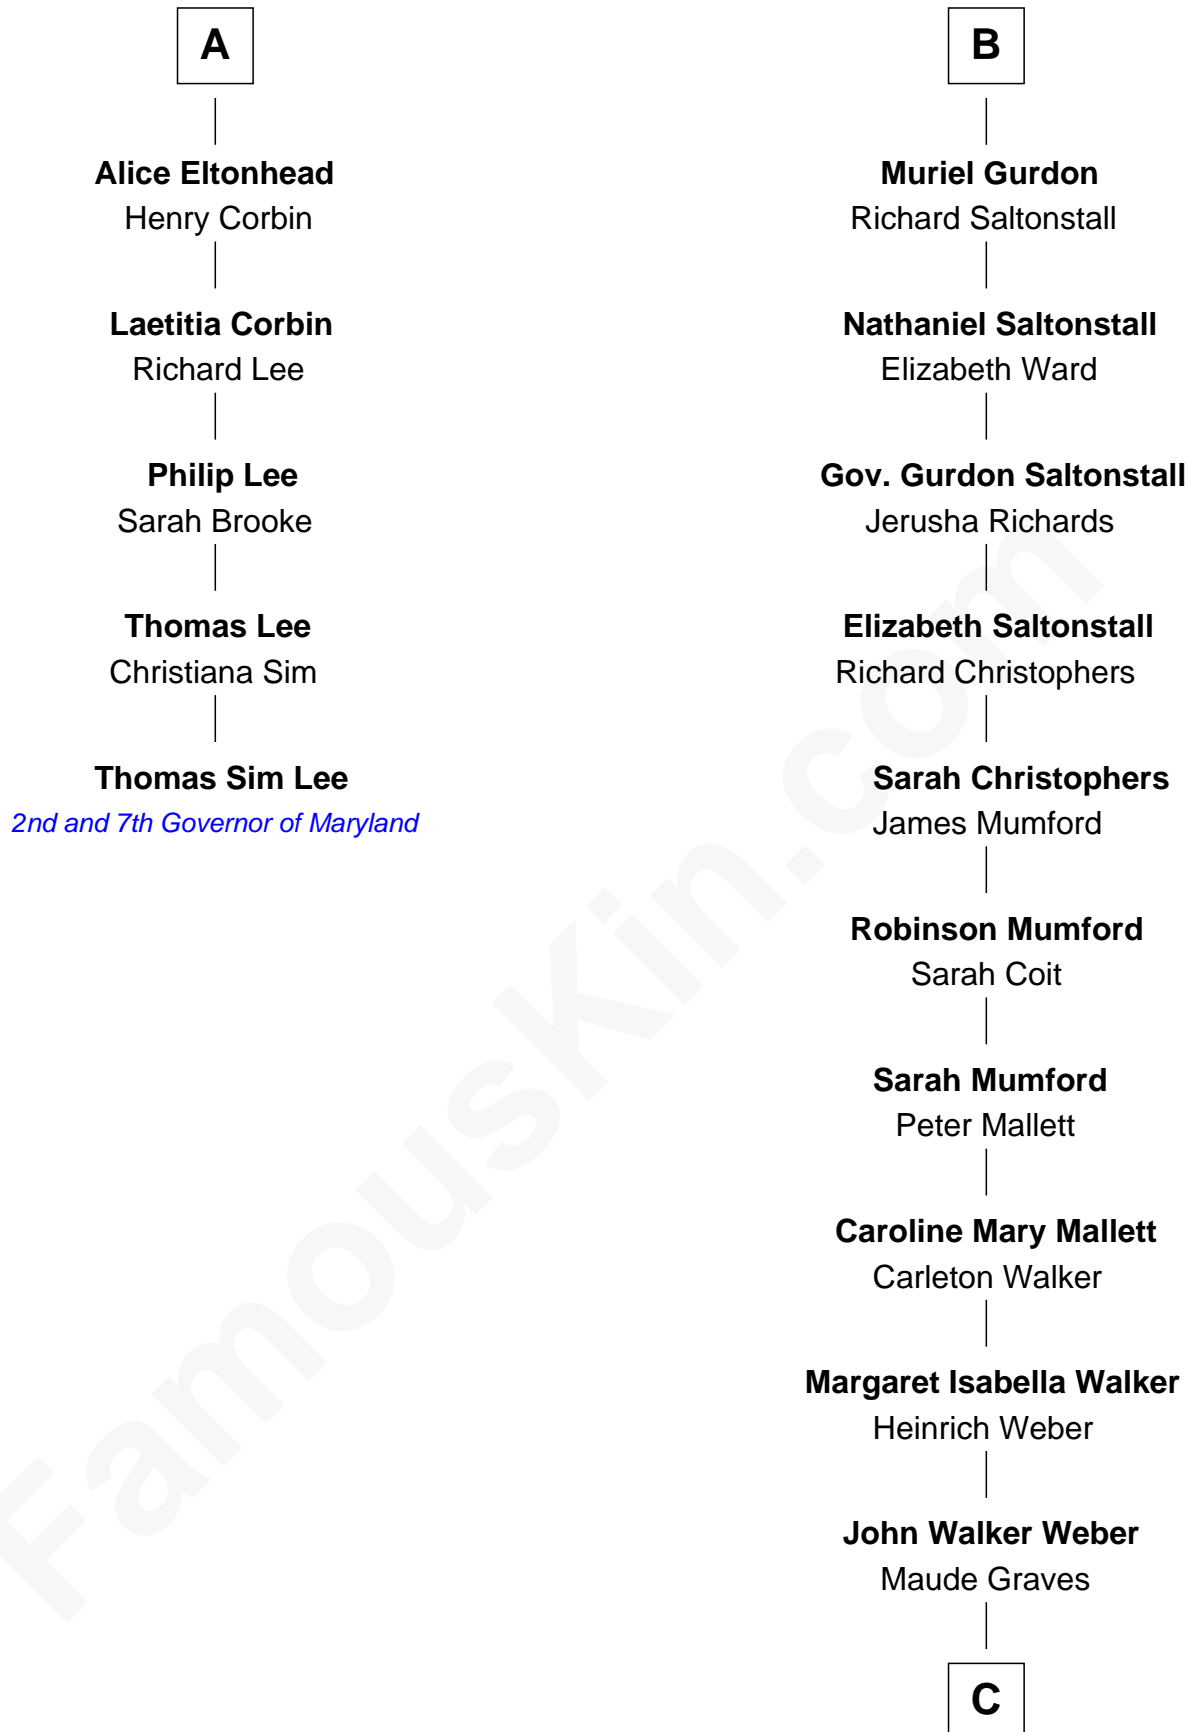

FamousKin.com Relationship Chart of

Thomas Sim Lee

2nd and 7th Governor of Maryland

11th cousin 8 times removed of

Carly Fiorina

CEO of Hewlett-Packard

C

Cara Carleton Weber

Harold Marvin Sneed

Joseph Tyree Sneed

Madelon Montross Juergens

Carly Fiorina

CEO of Hewlett-Packard

FamousKin.com