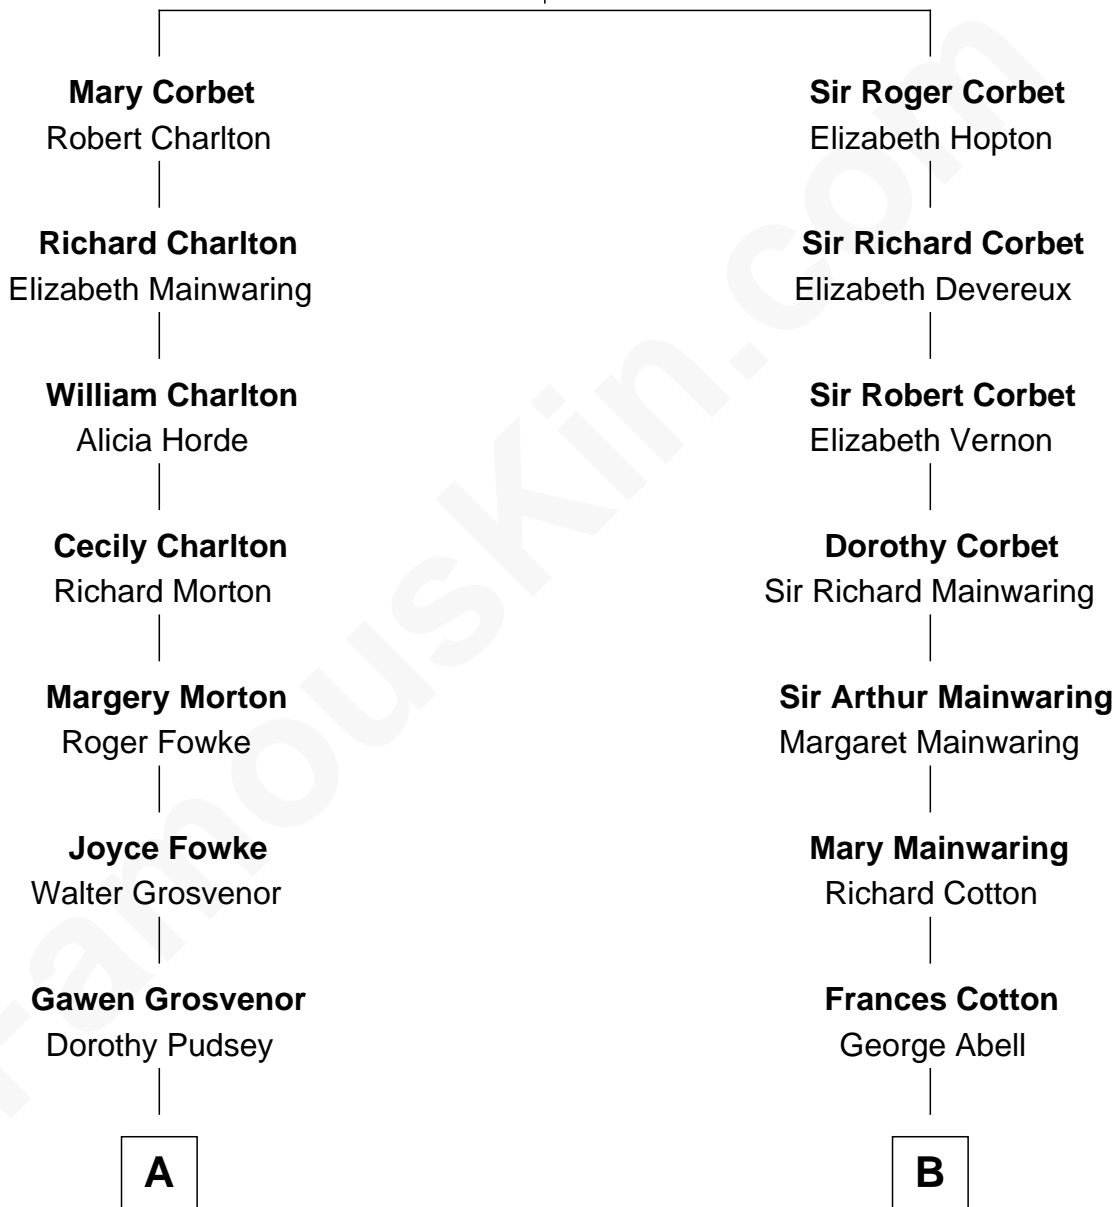

FamousKin.com Relationship Chart of

Thomas Sim Lee

2nd and 7th Governor of Maryland

12th cousin 5 times removed of

Illeana Douglas

TV and Movie Actress

Sir Robert Corbet

Margaret - - - - -

Illeana Douglas photo by [Lan Bui](#) (CC BY-SA 2.0)