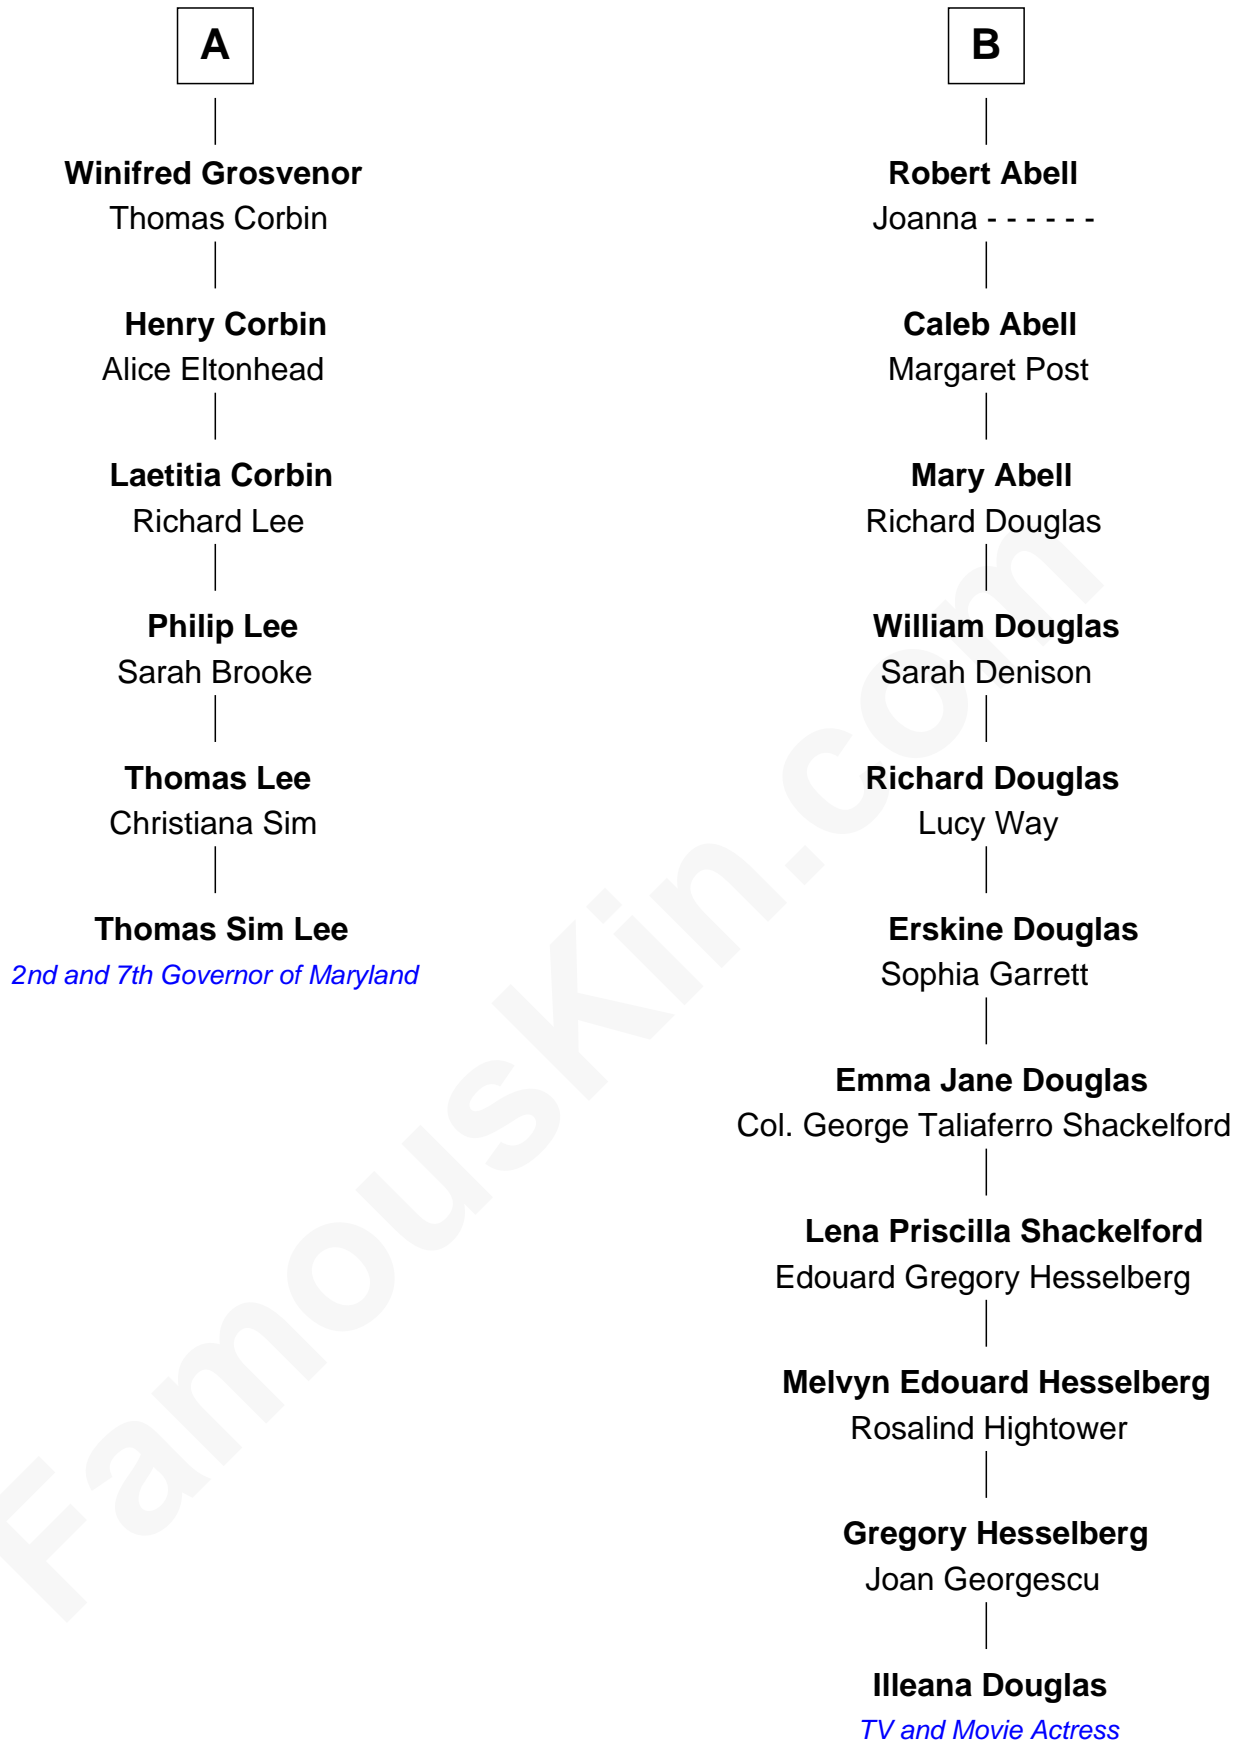

FamousKin.com Relationship Chart of

Thomas Sim Lee

2nd and 7th Governor of Maryland

12th cousin 5 times removed of

Illeana Douglas

TV and Movie Actress

Sir Robert Corbet

Margaret - - - - -

Illeana Douglas photo by [Lan Bui](#) (CC BY-SA 2.0)