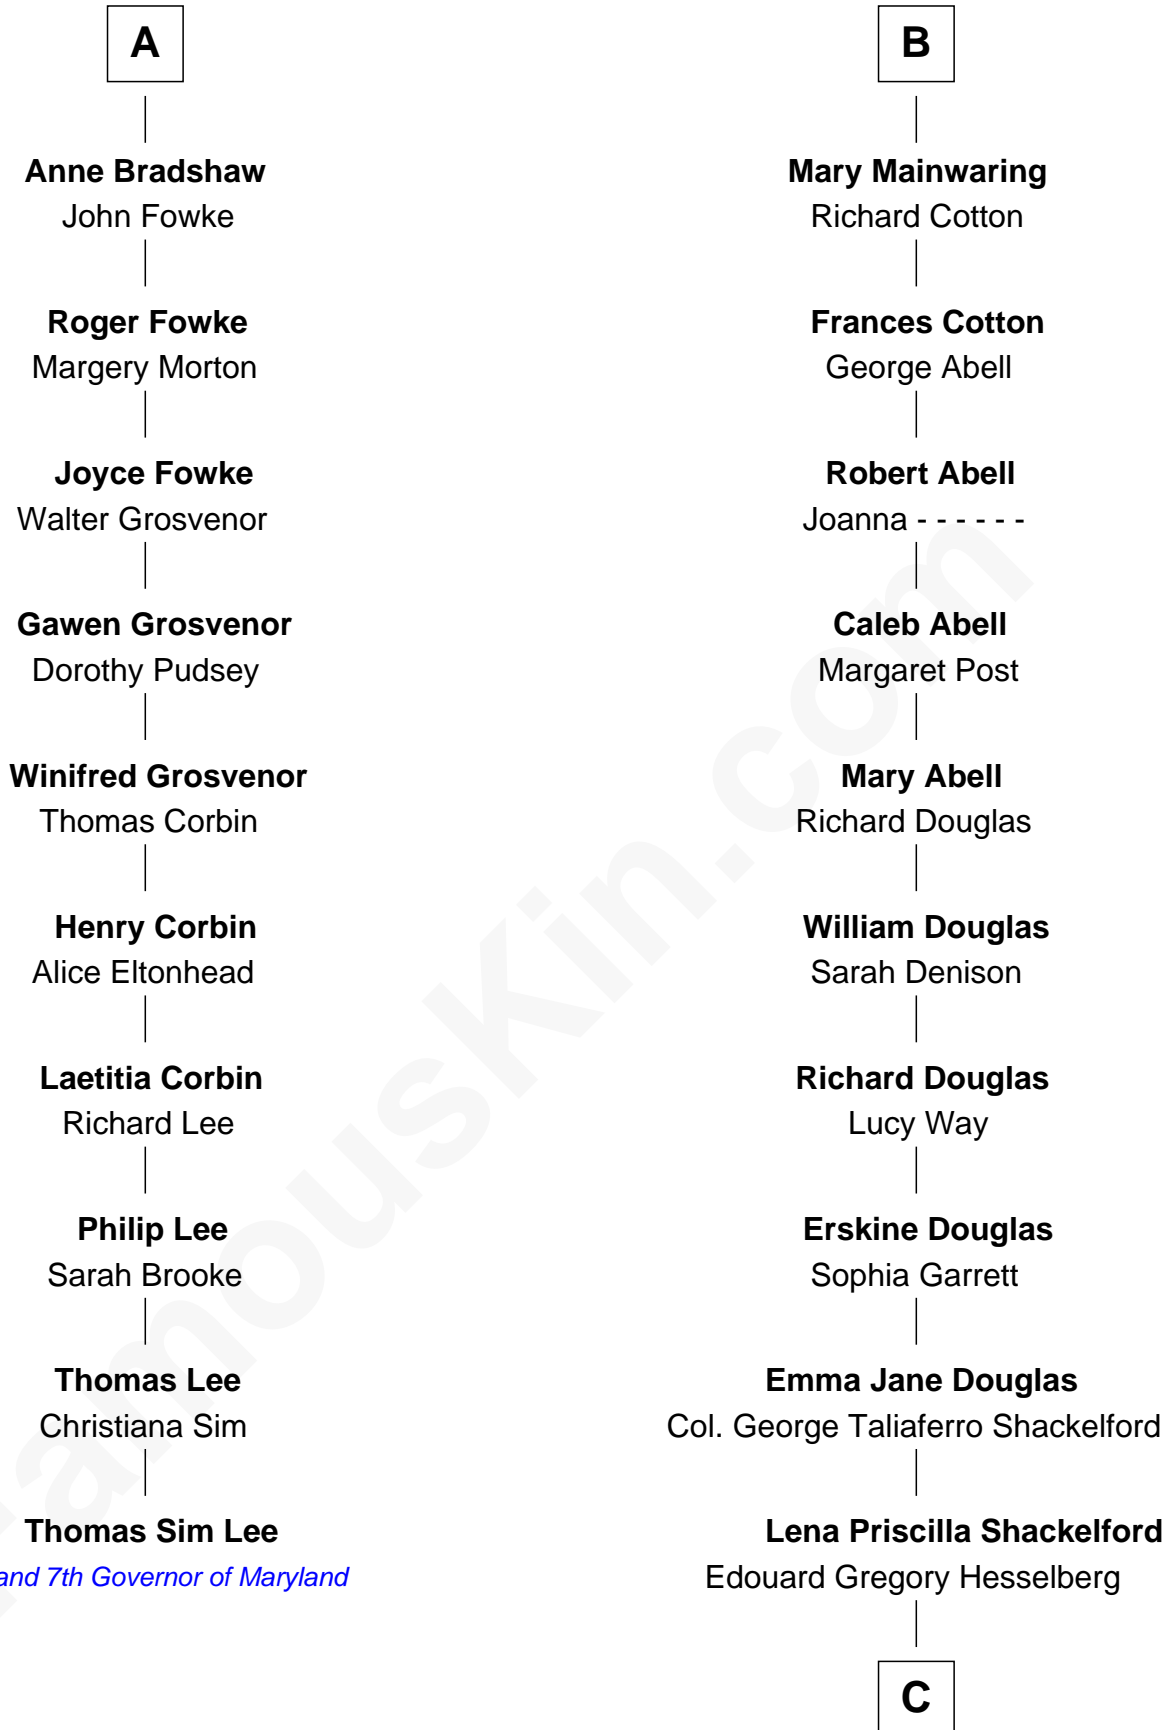

FamousKin.com Relationship Chart of

Thomas Sim Lee

2nd and 7th Governor of Maryland

16th cousin 3 times removed of

Illeana Douglas

TV and Movie Actress

C

Melvyn Edouard Hesselberg

Rosalind Hightower

Gregory Hesselberg

Joan Georgescu

Illeana Douglas

TV and Movie Actress