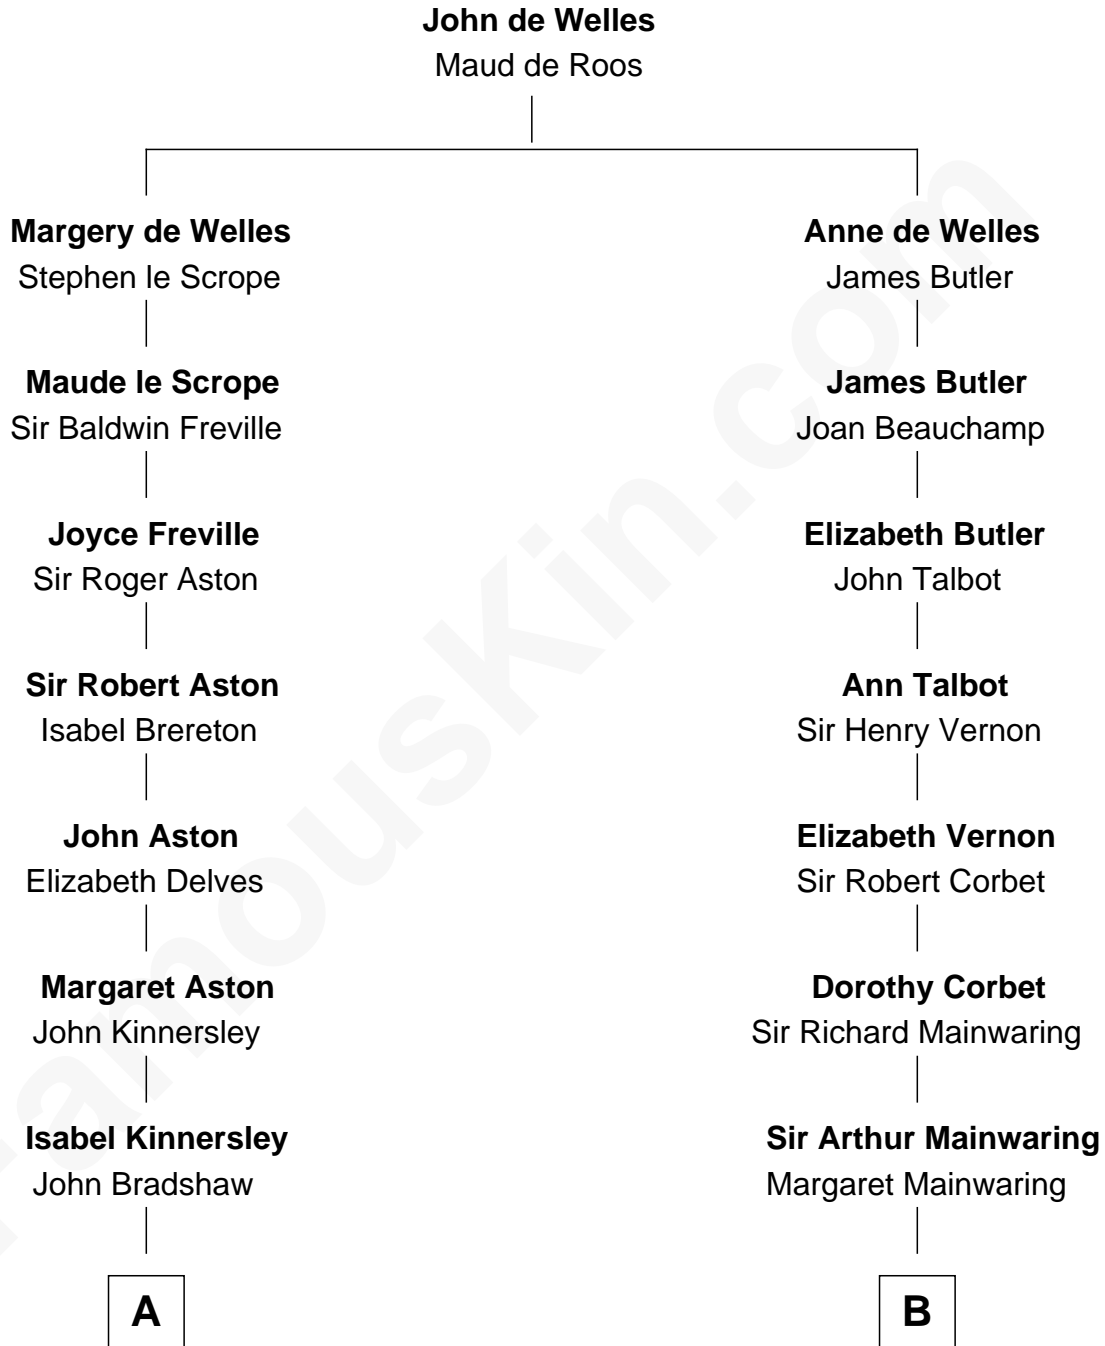

FamousKin.com Relationship Chart of

Thomas Sim Lee

2nd and 7th Governor of Maryland

16th cousin 3 times removed of

Illeana Douglas

TV and Movie Actress

C

Melvyn Edouard Hesselberg

Rosalind Hightower

Gregory Hesselberg

Joan Georgescu

Illeana Douglas

TV and Movie Actress