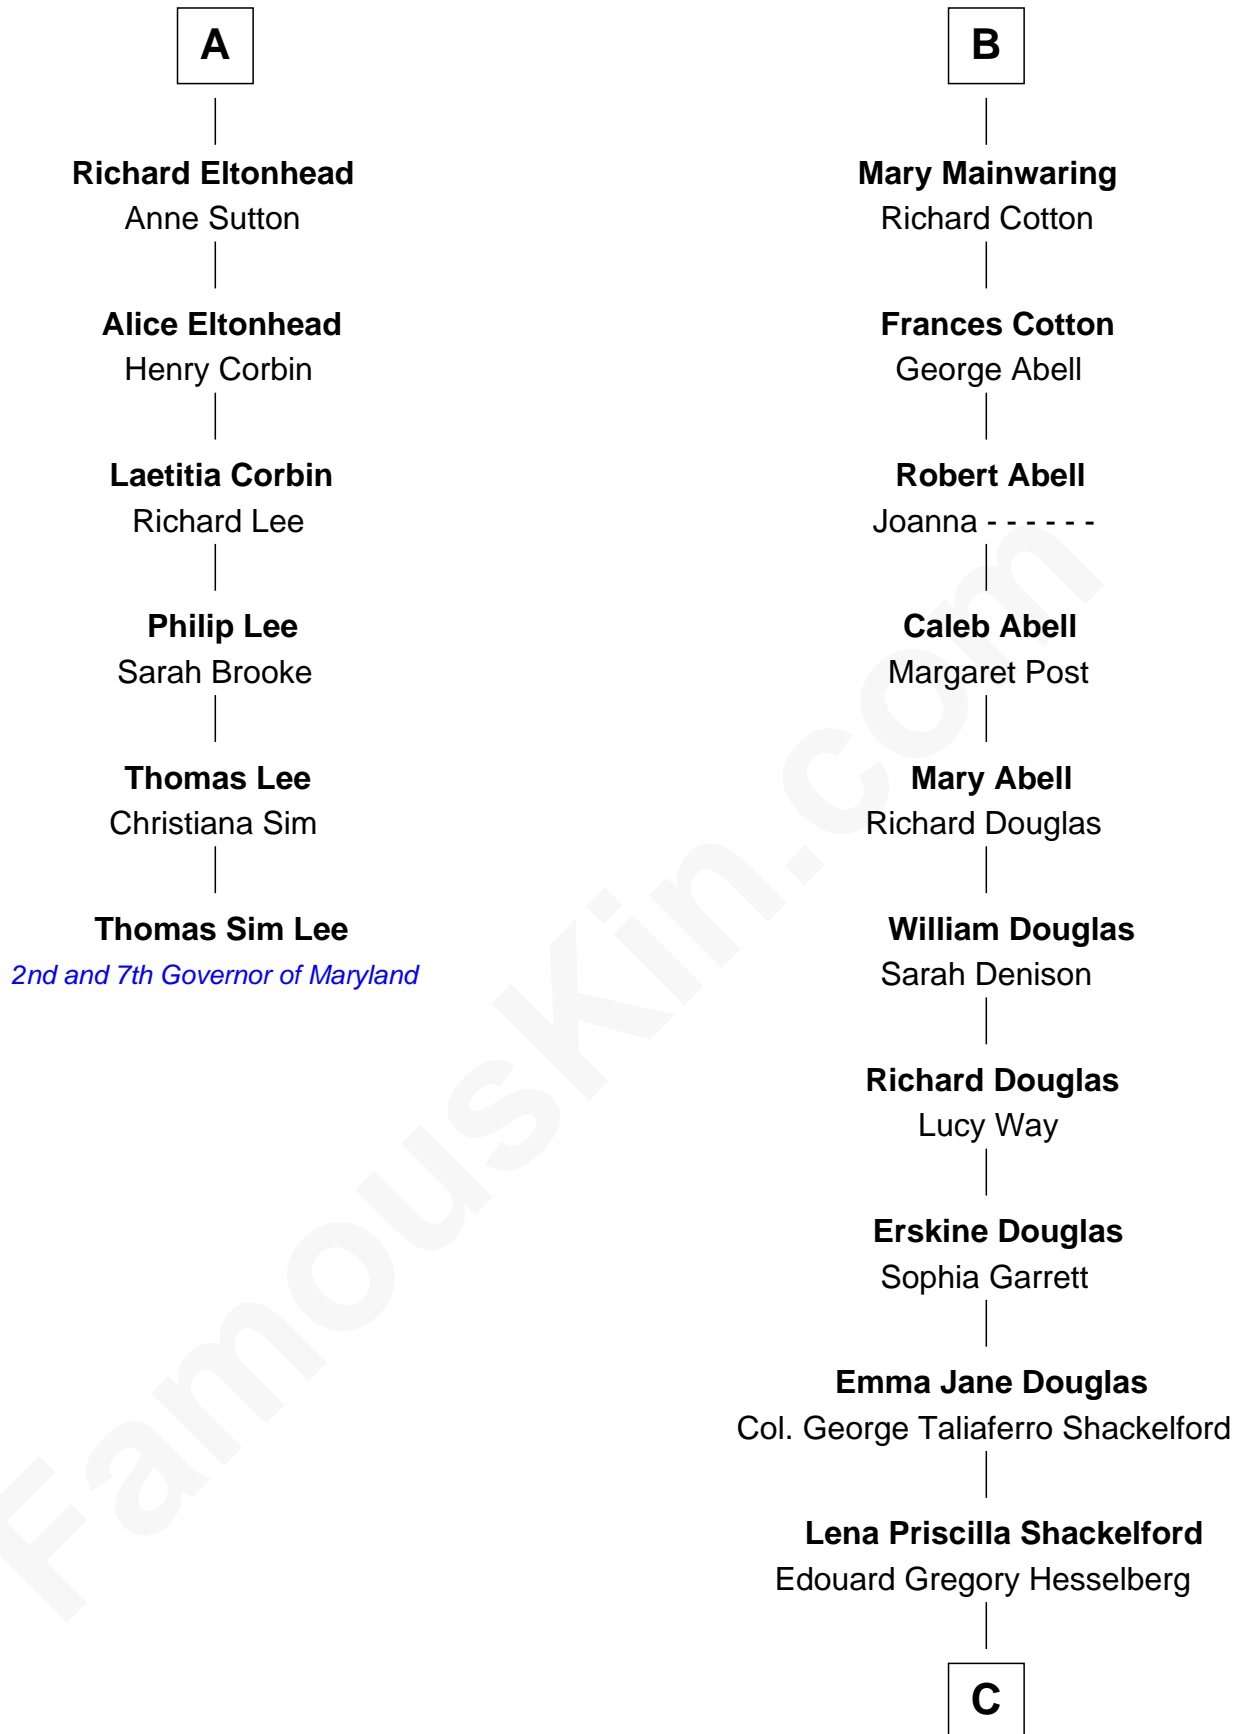

FamousKin.com Relationship Chart of

Thomas Sim Lee

2nd and 7th Governor of Maryland

12th cousin 7 times removed of

Illeana Douglas

TV and Movie Actress

Sir Richard Fitzalan

Elizabeth de Bohun

Sir Robert Corbet

Dorothy Corbet

Sir Richard Mainwaring

Sir Arthur Mainwaring

Margaret Mainwaring

B

C

Melvyn Edouard Hesselberg