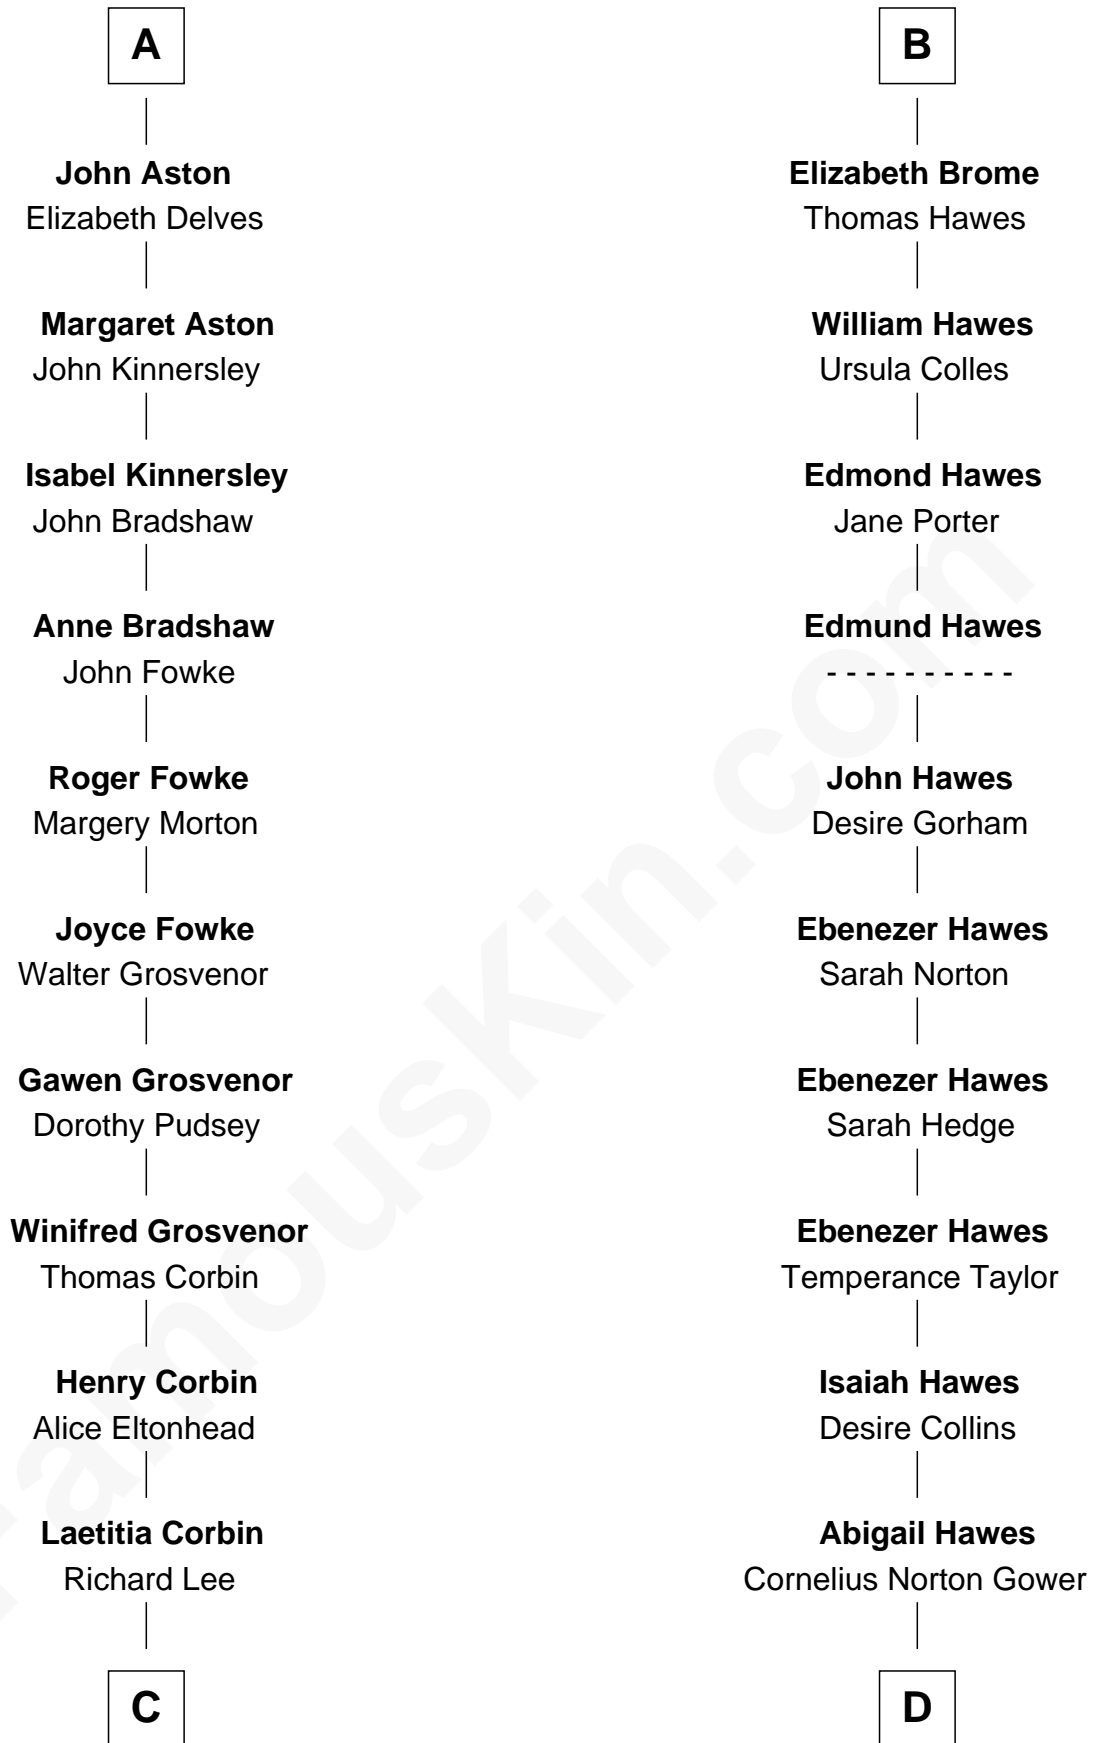

FamousKin.com Relationship Chart of

Thomas Sim Lee

2nd and 7th Governor of Maryland

19th cousin 2 times removed of

Sarah Palin

9th Governor of Alaska

Sir Robert de Ros

Isabel de Aubeney

C

Philip Lee
Sarah Brooke

Thomas Lee
Christiana Sim

Thomas Sim Lee
2nd and 7th Governor of Maryland

D

Arthur Collins Gower
Mary Schmolz

James Carl Gower
Cora Godfrey Strong

Helen Louise Gower
Clement James Sheeran

Sarah Sheeran
Charles Richard Heath

Sarah Palin
9th Governor of Alaska

FamousKin.com