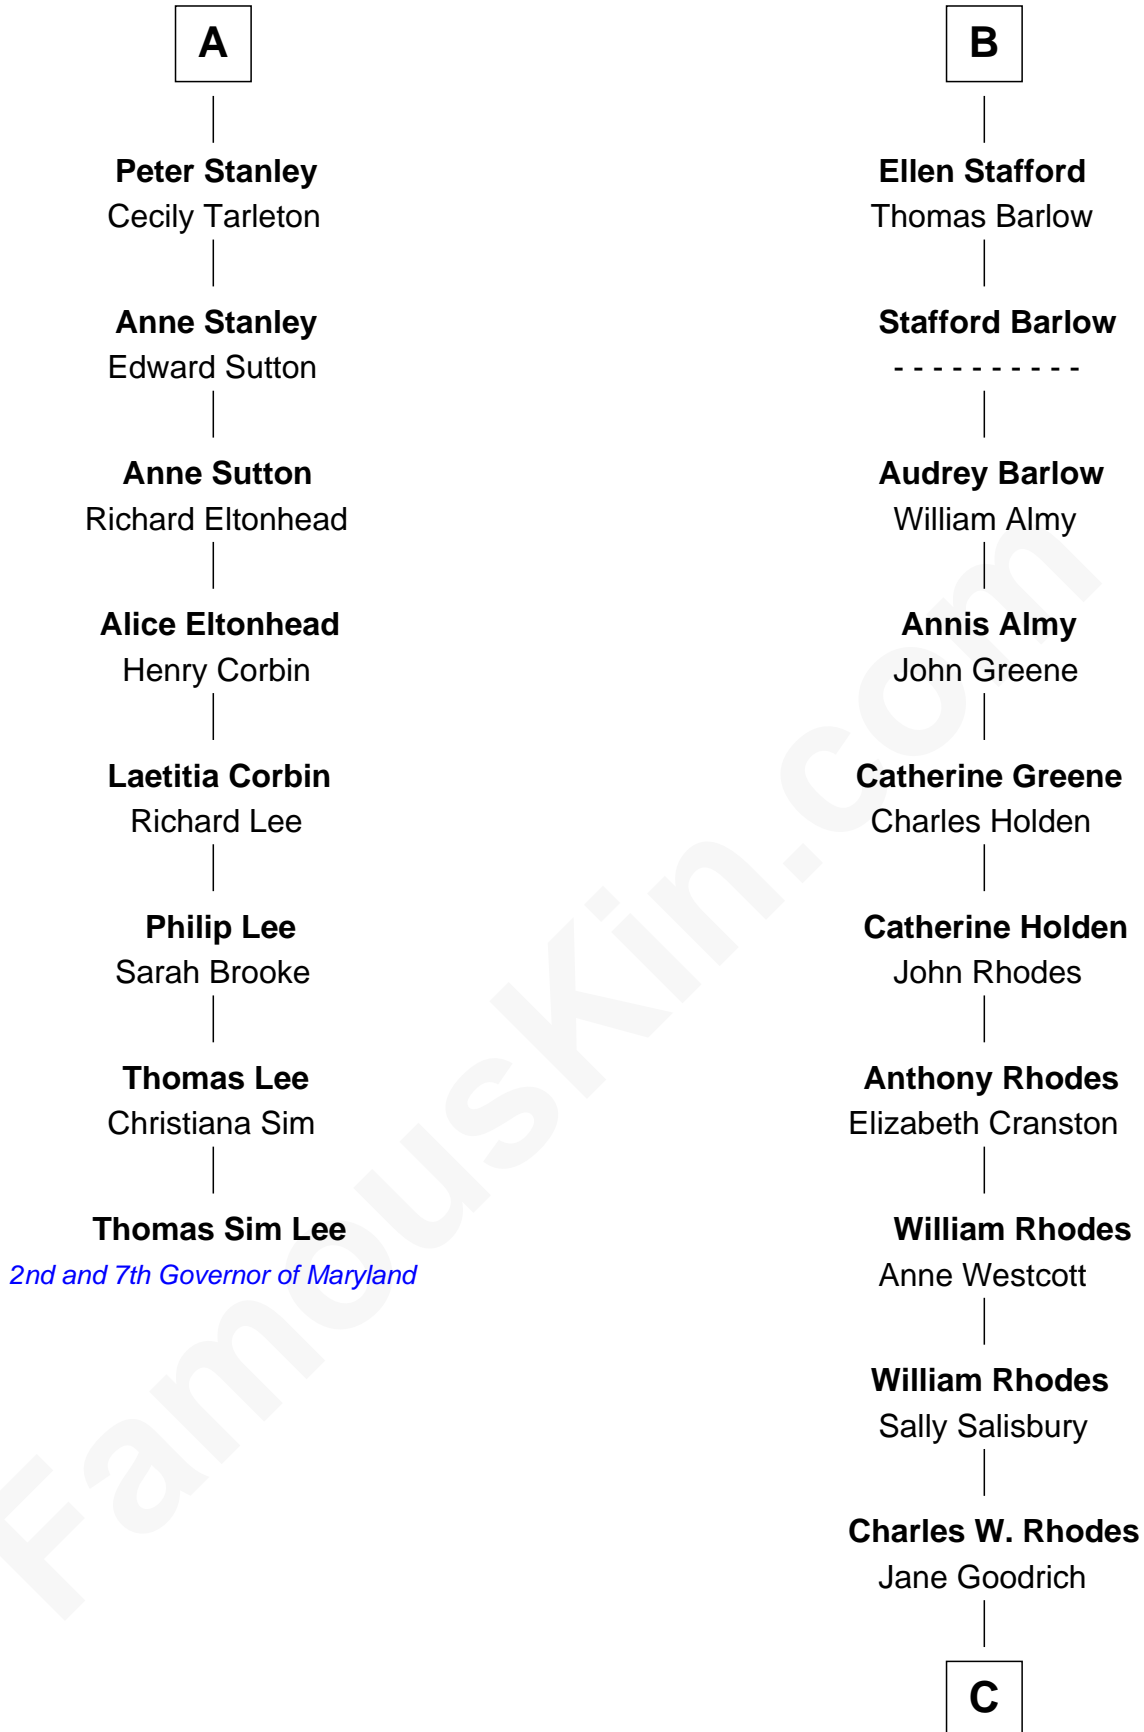

# FamousKin.com Relationship Chart of

**Thomas Sim Lee**

*2nd and 7th Governor of Maryland*

**14th cousin 7 times removed of**

**Sarah Palin**

*9th Governor of Alaska*

**C**

**Alma Miranda Rhodes**

James W. Heath

**Charles R. Heath**

Alice Adeline Oriel

**Charles Francis Heath**

Nellie Marie Brandt

**Charles Richard Heath**

Sarah Sheeran

**Sarah Palin**

*9th Governor of Alaska*

FamousKin.com