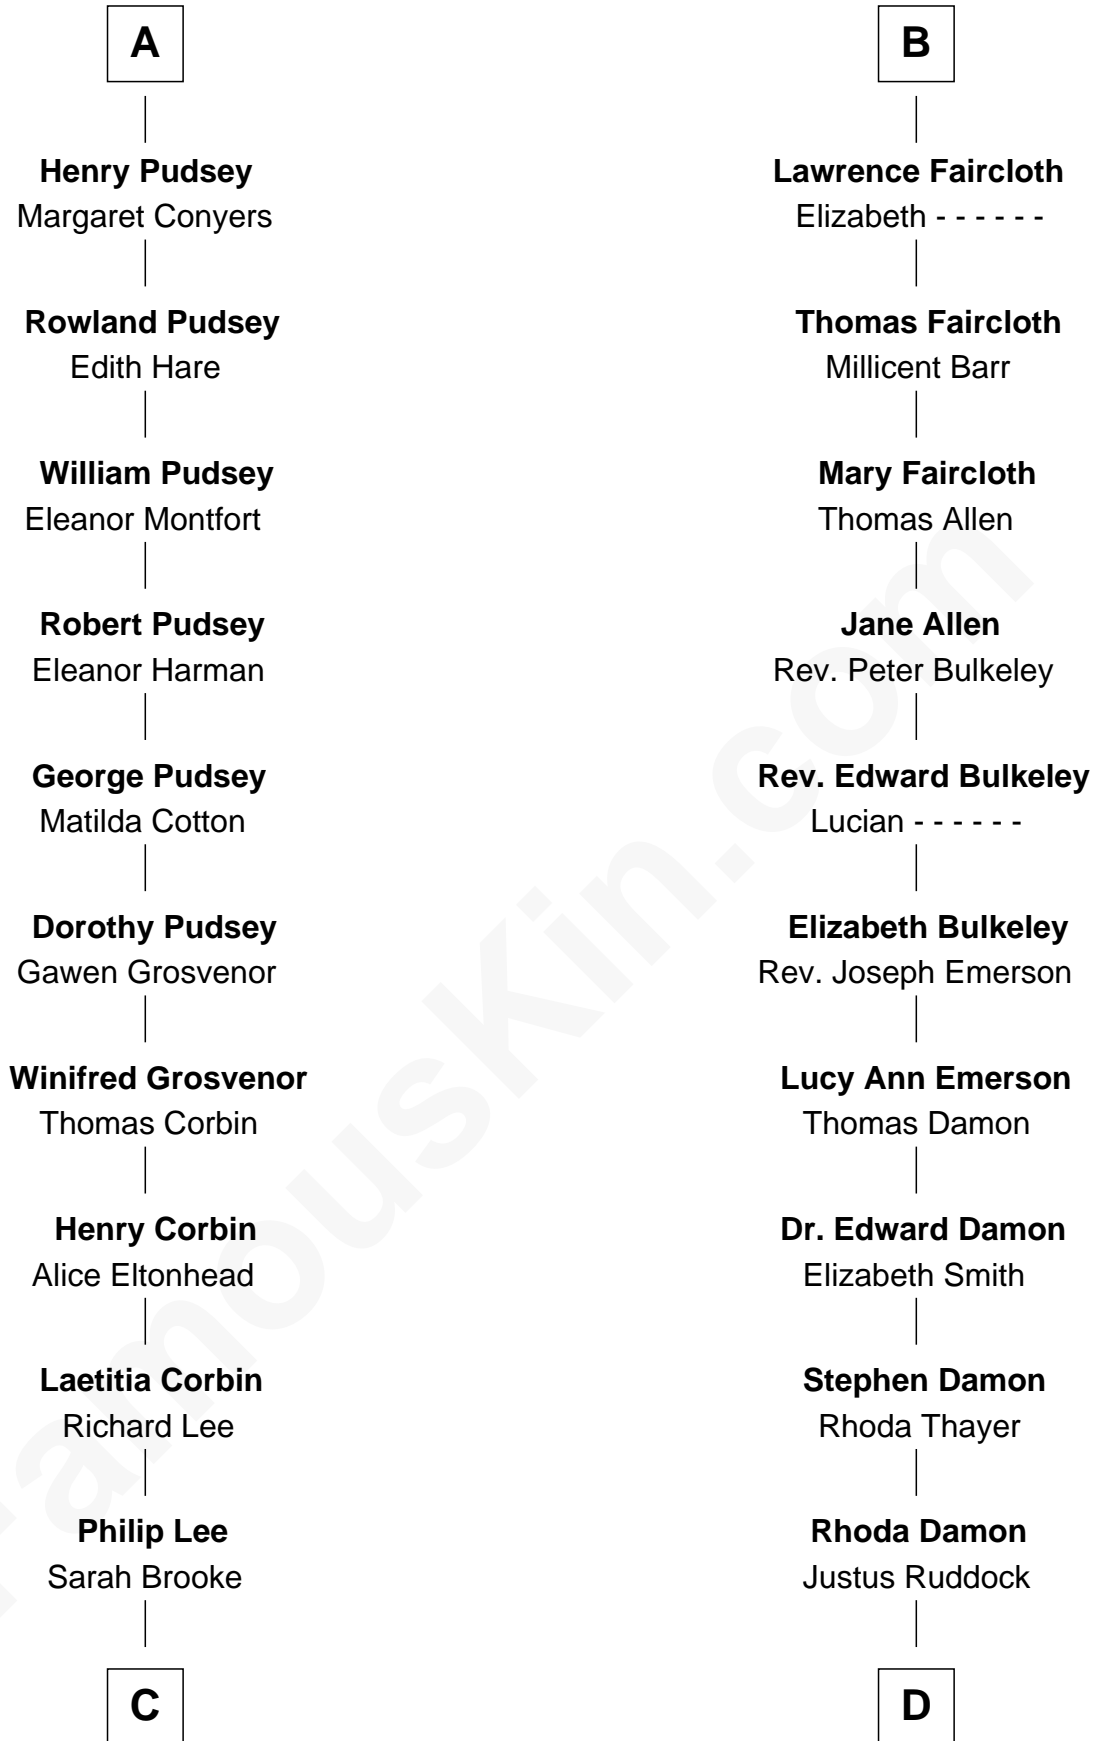

# FamousKin.com Relationship Chart of

**Thomas Sim Lee**

*2nd and 7th Governor of Maryland*

**18th cousin 3 times removed of**

**Sarah Palin**

*9th Governor of Alaska*

**C**

**Thomas Lee**  
Christiana Sim

**Thomas Sim Lee**  
*2nd and 7th Governor of Maryland*

**D**

**Thomas S. Ruddock**  
Maria Nancy Newell

**May Belle Ruddock**  
Henry Charles Brandt

**Nellie Marie Brandt**  
Charles Francis Heath

**Charles Richard Heath**  
Sarah Sheeran

**Sarah Palin**  
*9th Governor of Alaska*

FamousKin.com