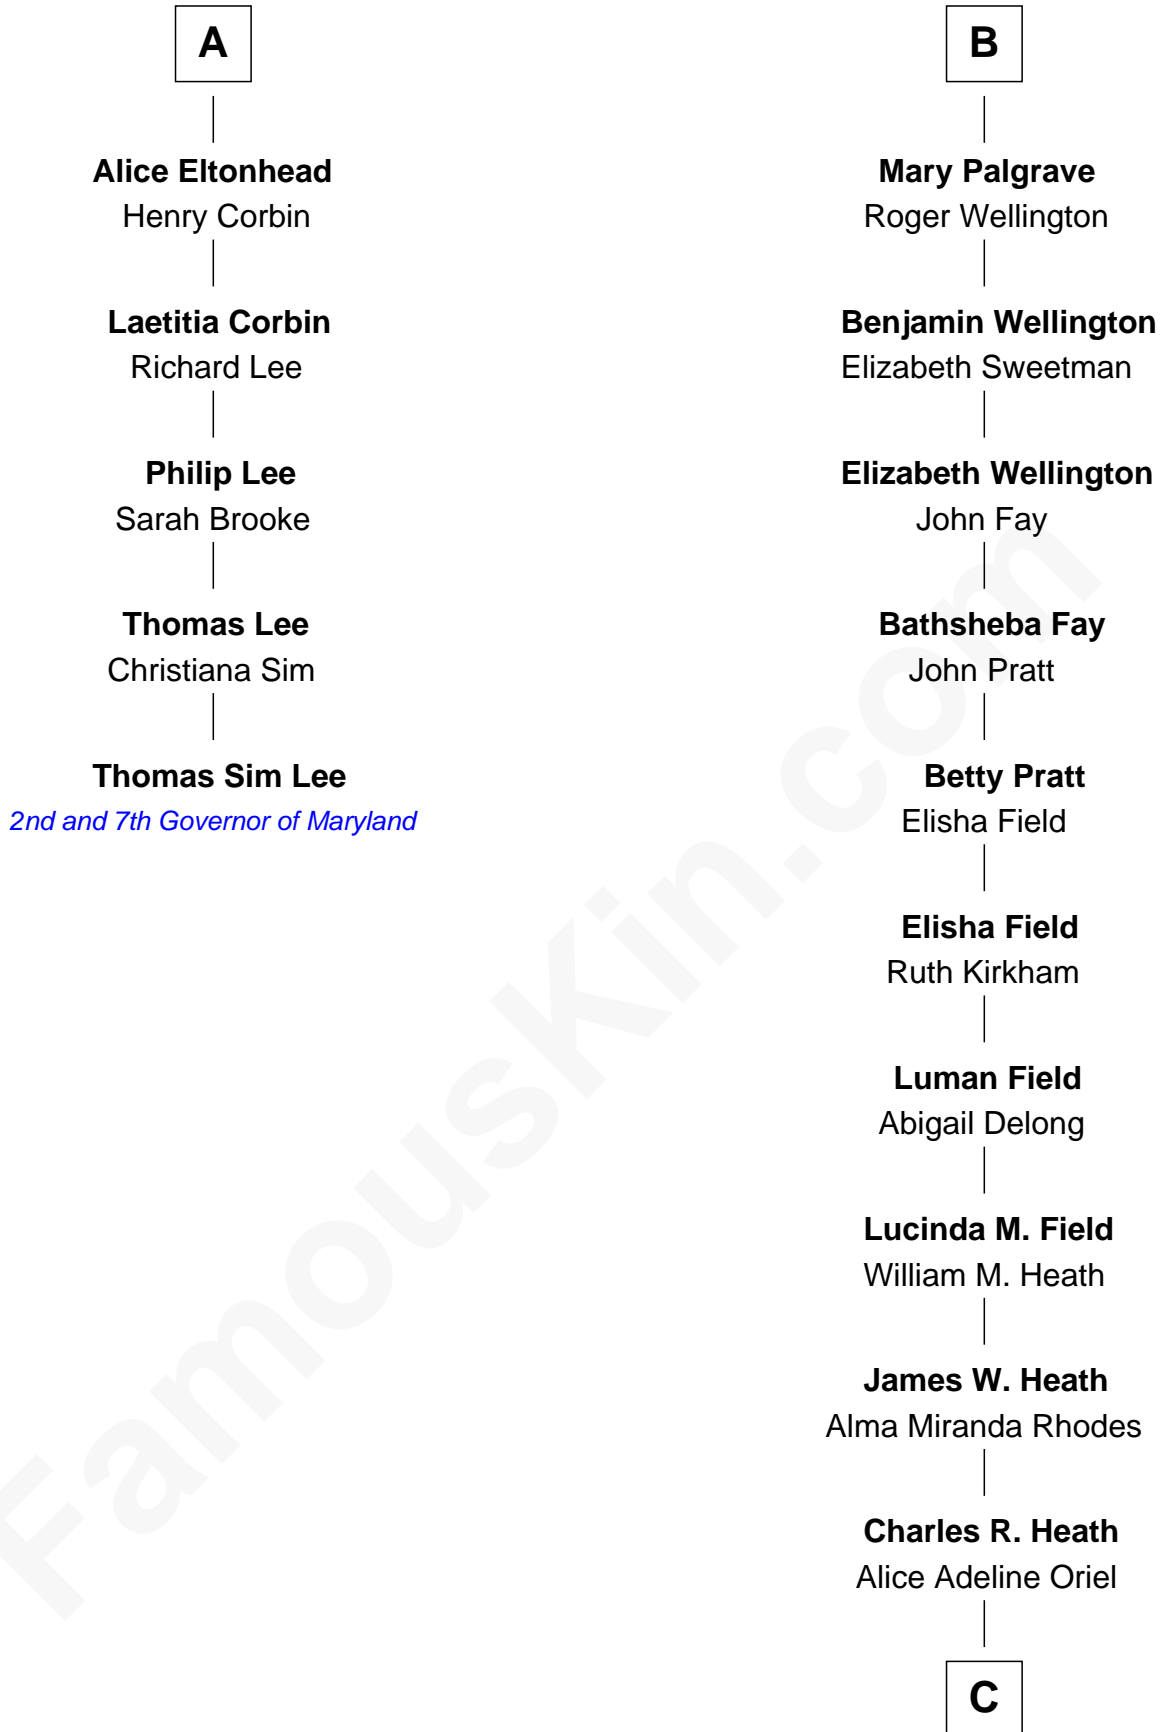

# FamousKin.com Relationship Chart of

**Thomas Sim Lee**

*2nd and 7th Governor of Maryland*

**11th cousin 8 times removed of**

**Sarah Palin**

*9th Governor of Alaska*

**Sir Robert Goushill**

Elizabeth Fitzalan

**Joan Goushill**  
Sir Thomas Stanley

**Katherine Stanley**  
Sir John Savage

**Dulcia Savage**  
Sir Henry Bold

**Maud Bold**  
Thomas Gerard

**Jennet Gerard**  
Richard Eltonhead

**William Eltonhead**  
Anne Bowers

**Richard Eltonhead**  
Anne Sutton

**A**

**Elizabeth Goushill**  
Sir Robert Wingfield

**Elizabeth Wingfield**  
Sir William Brandon

**Eleanor Brandon**  
John Glemham

**Anne Glemham**  
Henry Palgrave

**Thomas Palgrave**  
Alice Gunton

**Rev. Edward Palgrave**  
-----

**Dr. Richard Palgrave**  
Anna -----

**B**

**C**

**Charles Francis Heath**

Nellie Marie Brandt

**Charles Richard Heath**

Sarah Sheeran