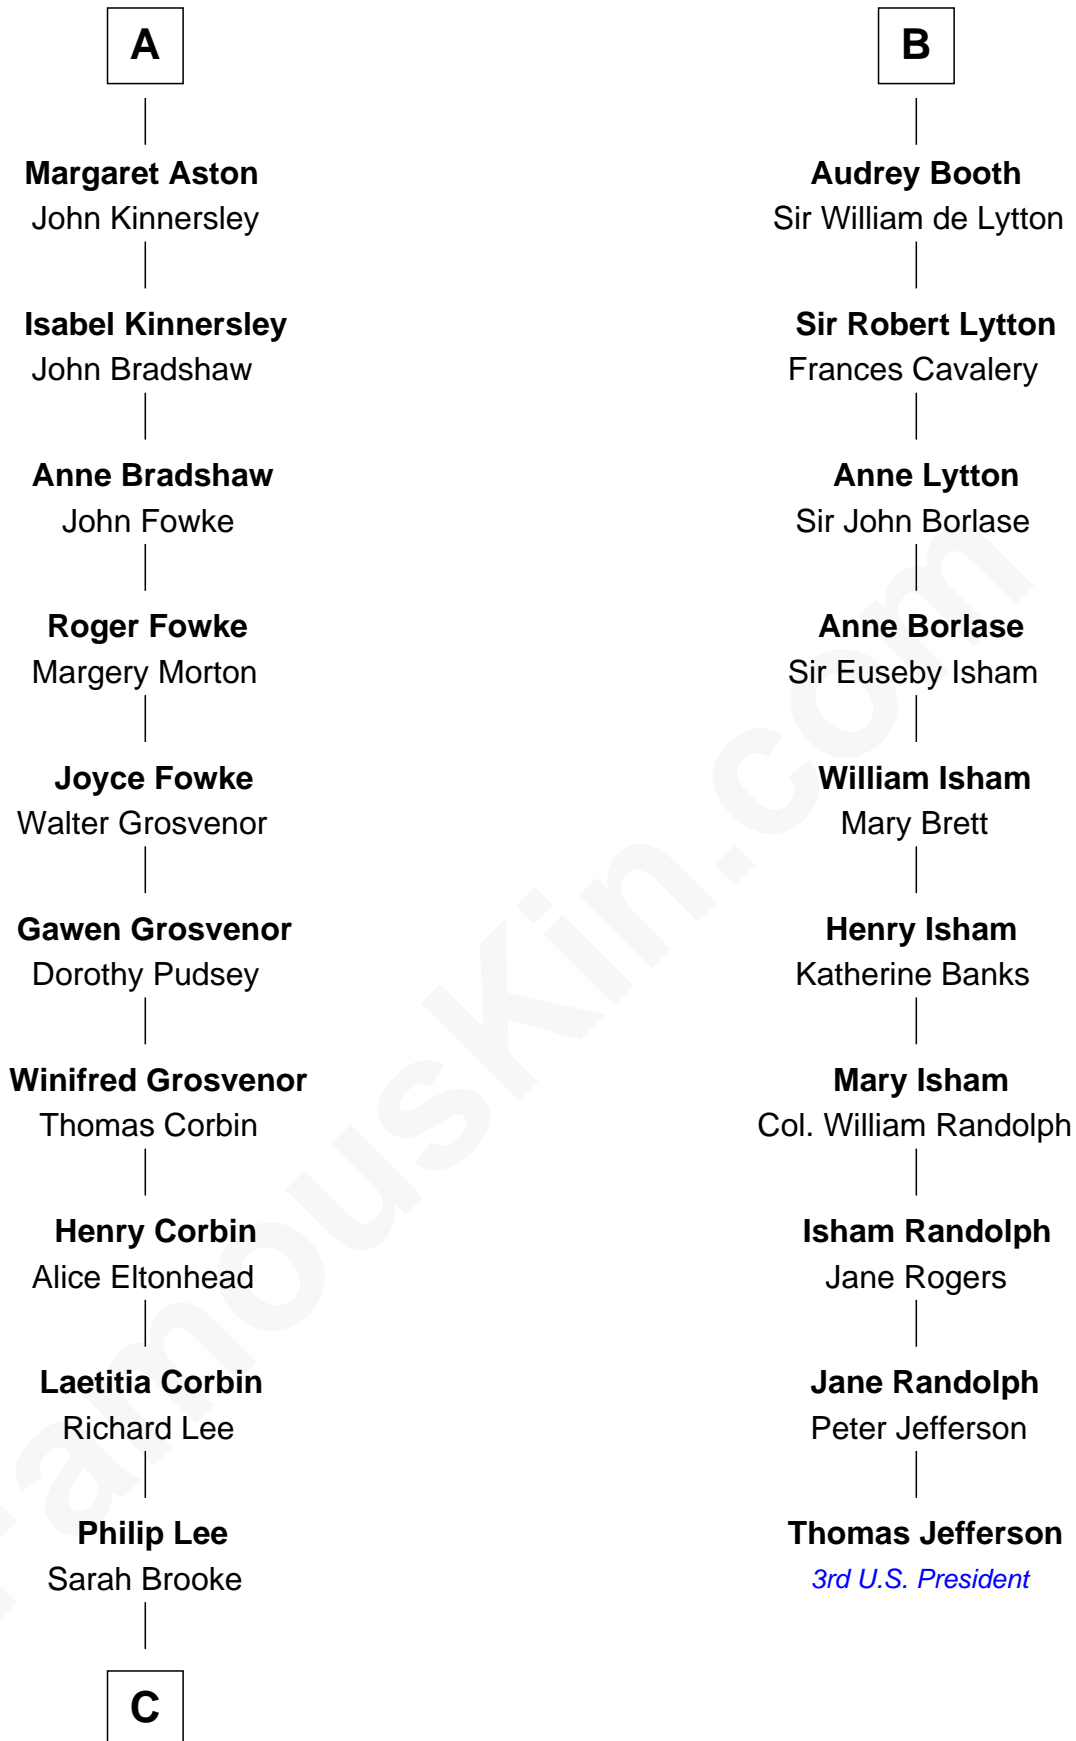

# FamousKin.com Relationship Chart of

**Thomas Sim Lee**

*2nd and 7th Governor of Maryland*

**16th cousin 2 times removed of**

**Thomas Jefferson**

*3rd U.S. President and Signer of the Declaration of Independence*

**William de Ros**  
Maude de Vaux

**Sir William de Ros**  
Margery de Badlesmere

**Maud de Roos**  
John de Welles

**Margery de Welles**  
Stephen le Scrope

**Maude le Scrope**  
Sir Baldwin Freville

**Joyce Freville**  
Sir Roger Aston

**Sir Robert Aston**  
Isabel Brereton

**John Aston**  
Elizabeth Delves

**A**

**Agnes de Ros**  
Pain de Tibetot

**Sir John de Tibetot**  
Margaret de Badlesmere

**Sir Robert de Tibetot**  
Margaret Deincourt

**Elizabeth de Tibetot**  
Sir Philip le Despencer

**Margery Despencer**  
Sir Roger Wentworth

**Margaret Wentworth**  
Sir William Hopton

**Margaret Hopton**  
Sir Philip Booth

**B**

**C**

**Thomas Lee**  
Christiana Sim