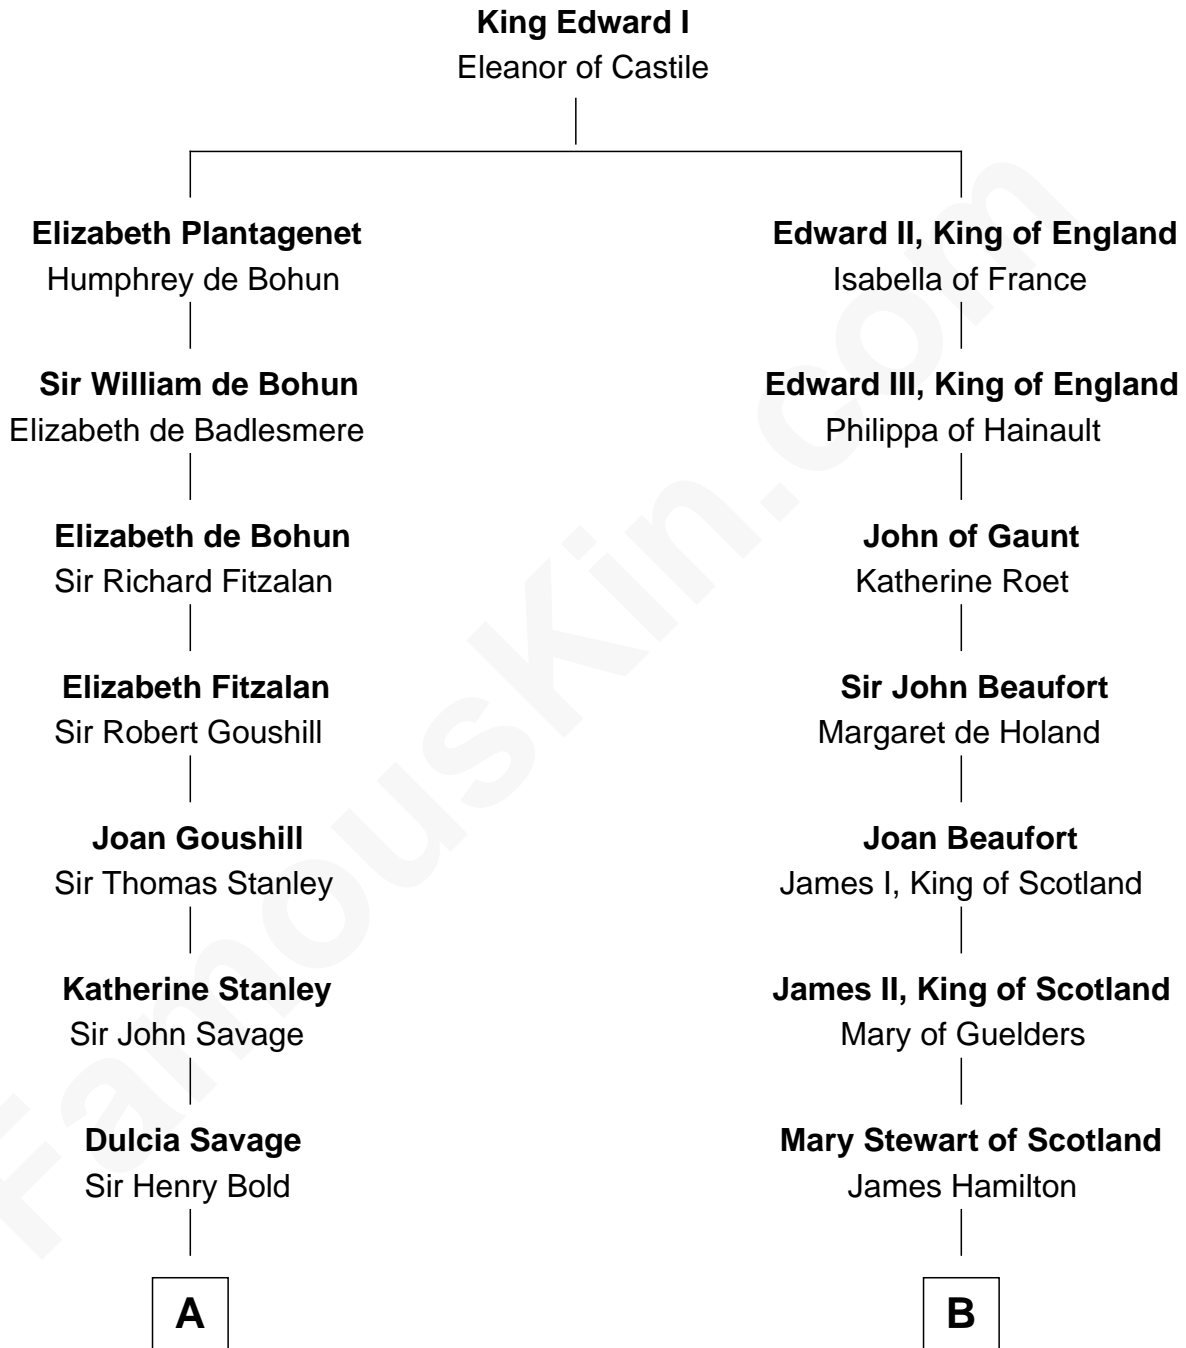

FamousKin.com

Relationship Chart of

Thomas Sim Lee

2nd and 7th Governor of Maryland

15th cousin 2 times removed of

Alexander Hamilton

1st U.S. Secretary of the Treasury

A