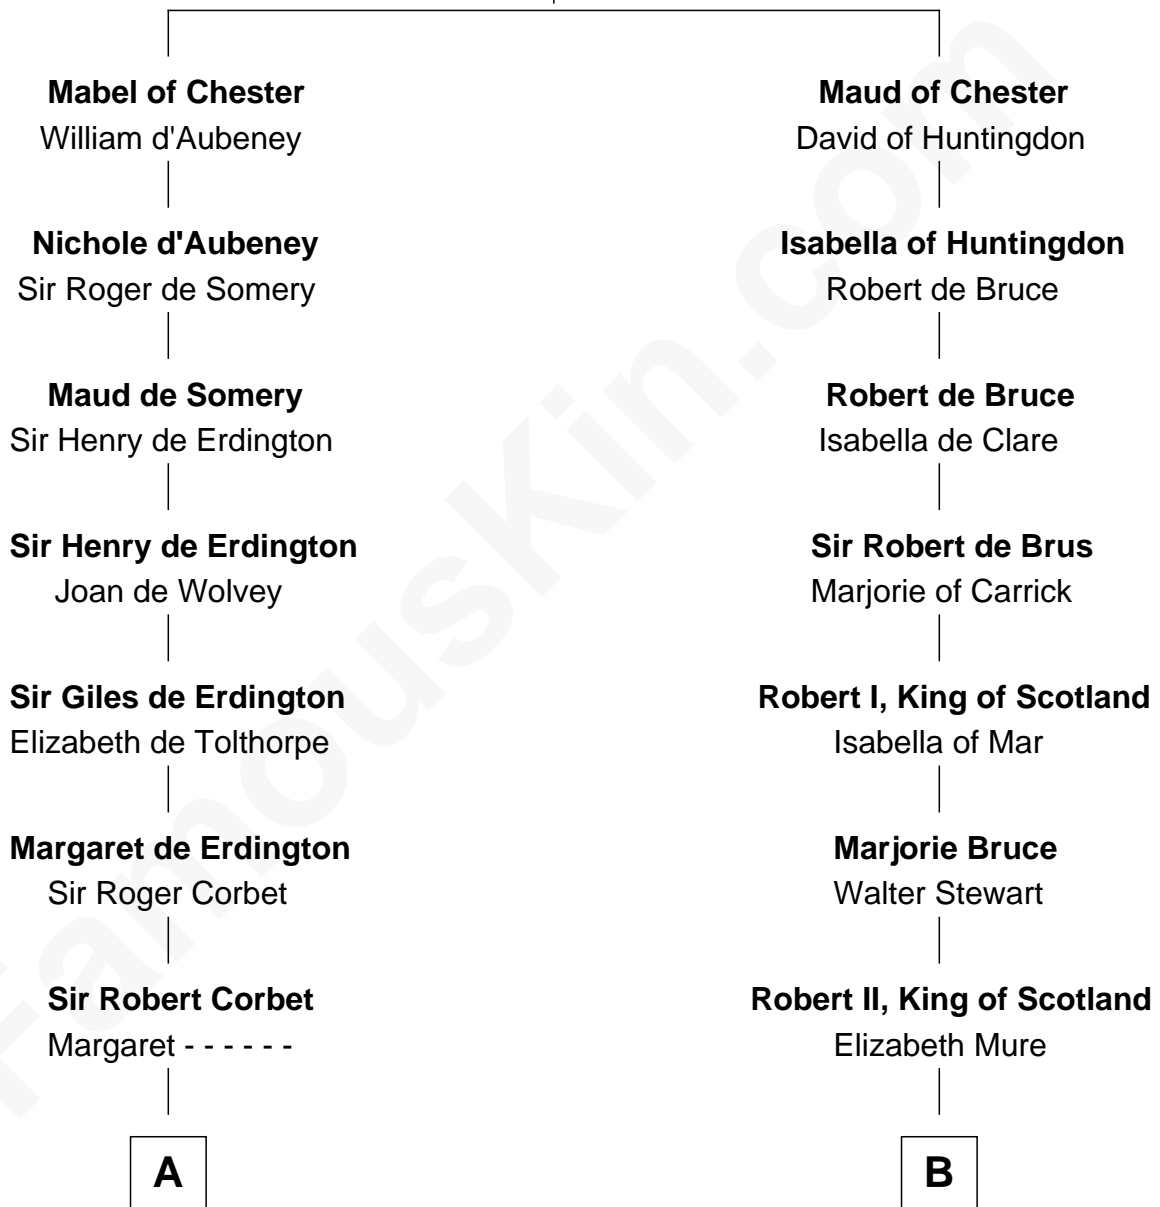

FamousKin.com Relationship Chart of

Thomas Sim Lee

2nd and 7th Governor of Maryland

19th cousin 2 times removed of

Alexander Hamilton

1st U.S. Secretary of the Treasury

Hugh de Kevelioc
Bertrade de Montfort

C

Philip Lee
Sarah Brooke

Thomas Lee
Christiana Sim

Thomas Sim Lee
2nd and 7th Governor of Maryland

D

Alexander Cunningham
Janet Cunningham

Rebecca Cunningham
John Hamilton

Alexander Hamilton
Elizabeth Pollock