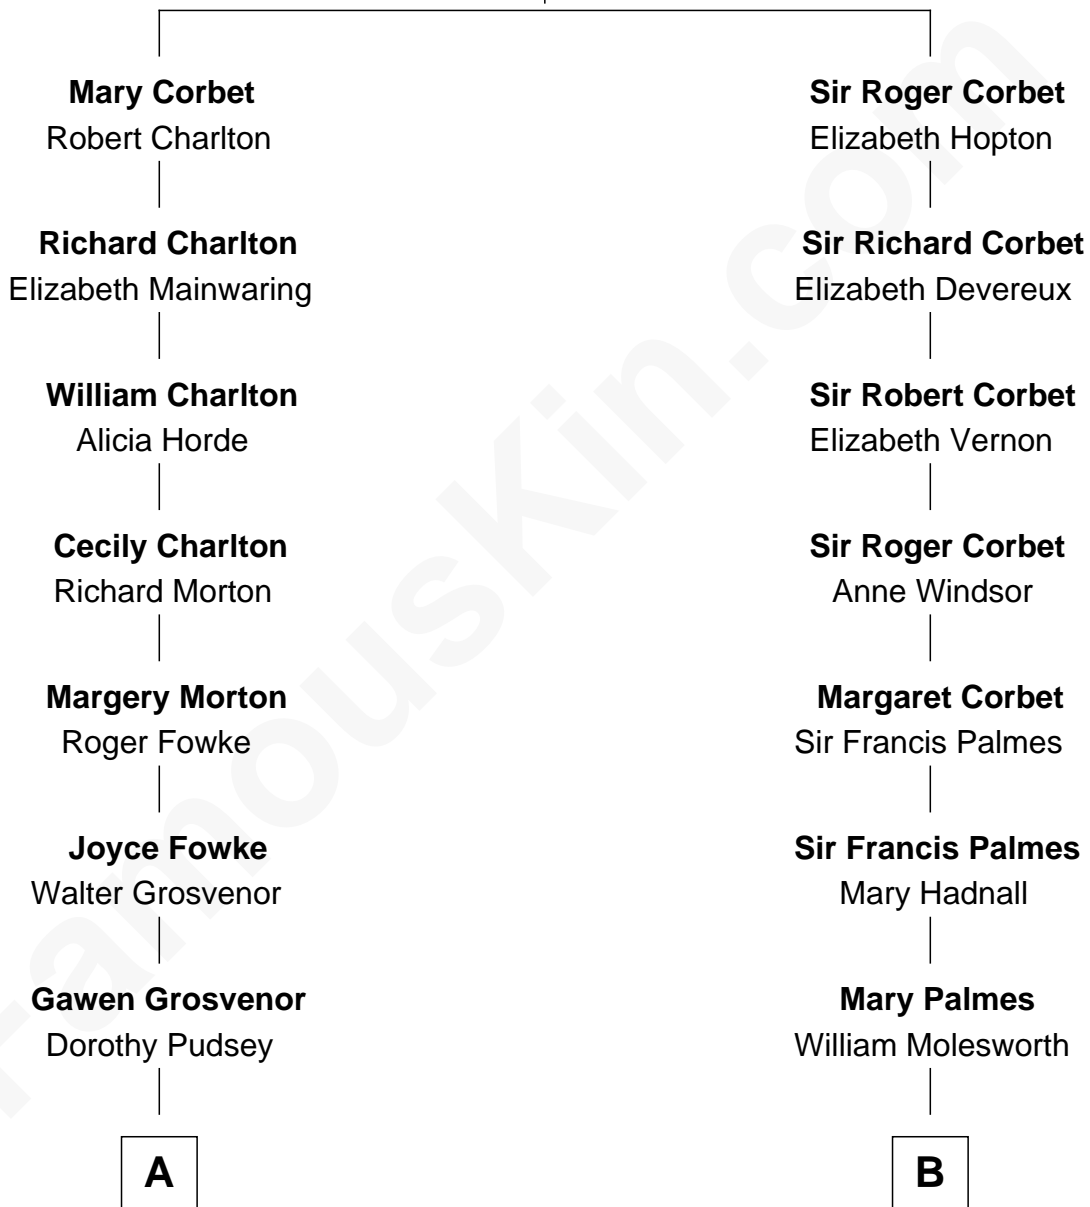

FamousKin.com Relationship Chart of

Thomas Sim Lee

2nd and 7th Governor of Maryland

12th cousin 6 times removed of

Prince William

Prince of Wales

Sir Robert Corbet

Margaret - - - - -

C

Princess Diana Frances Spencer
Charles III, King of the United Kingdom

Prince William
Prince of Wales

FamousKin.com