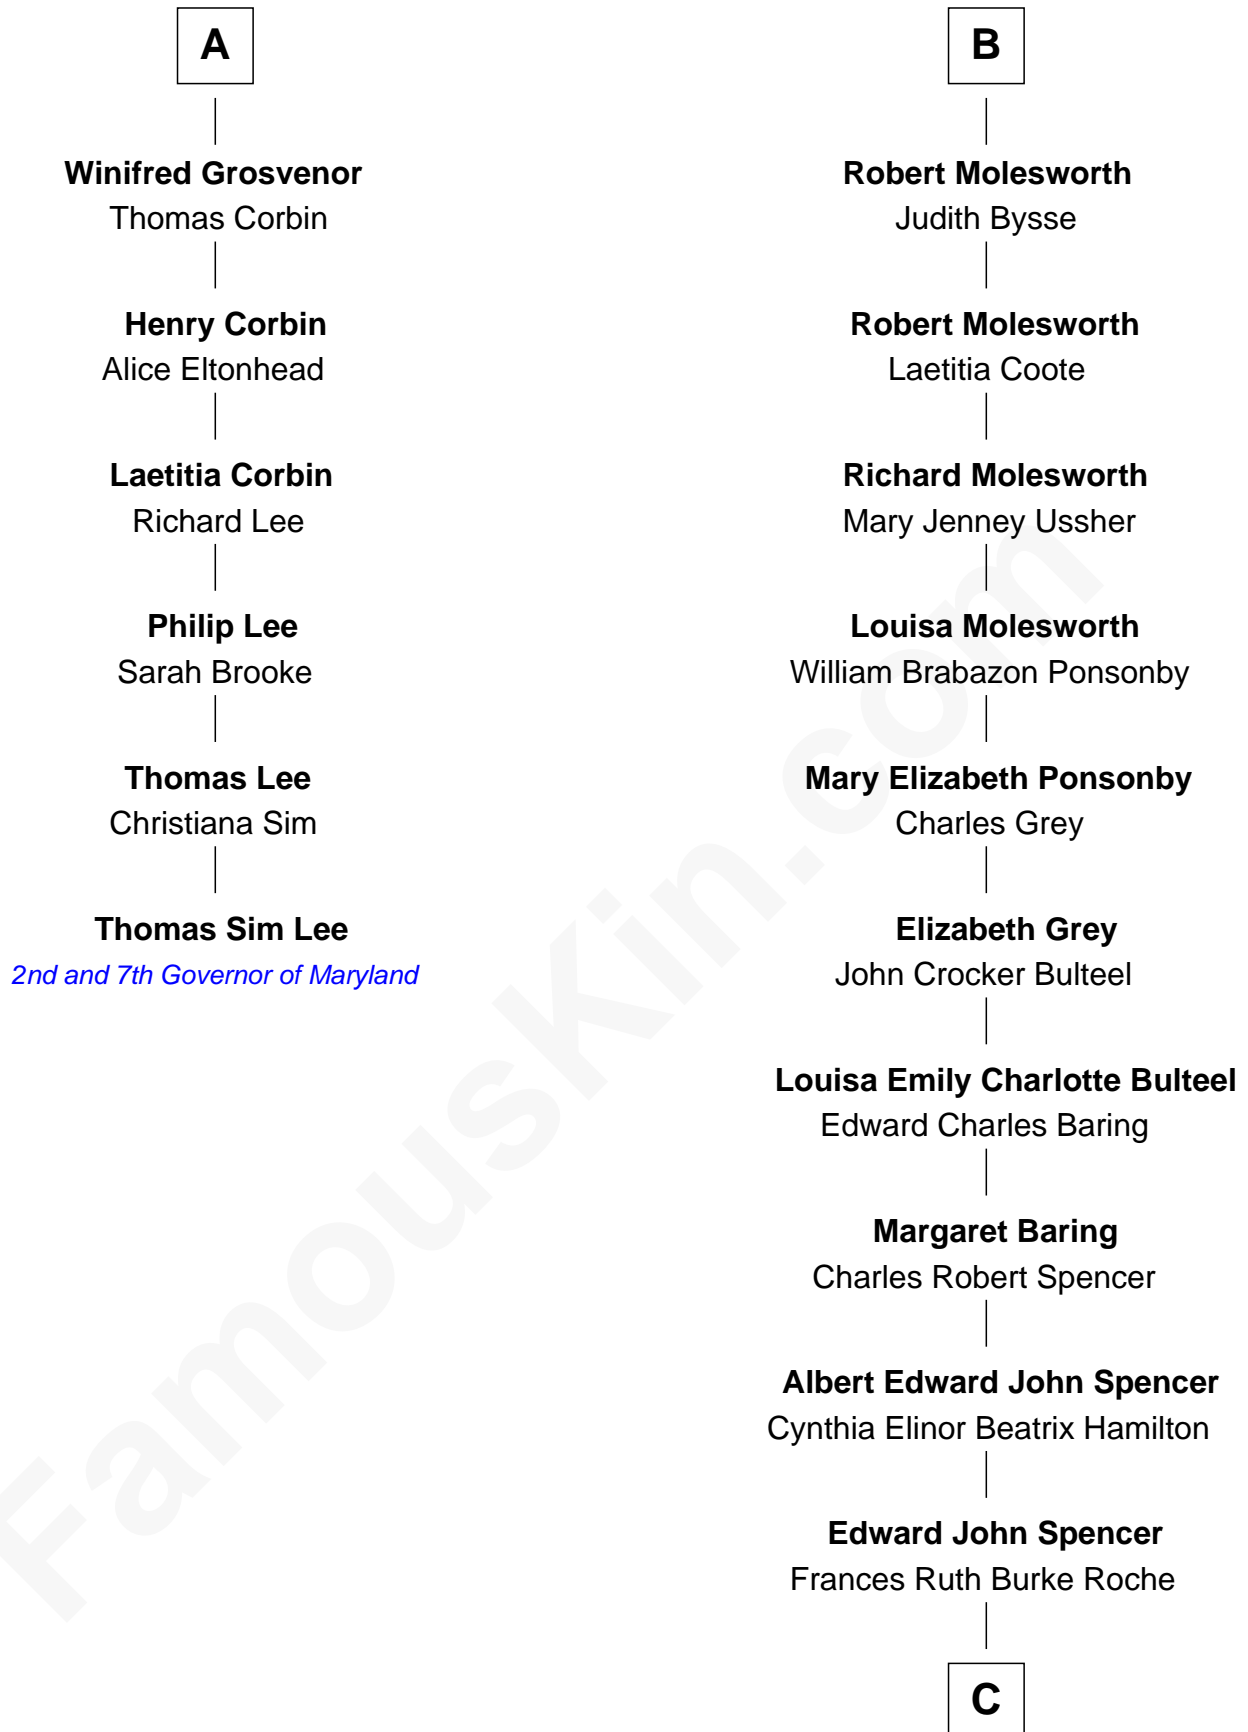

FamousKin.com Relationship Chart of

Thomas Sim Lee

2nd and 7th Governor of Maryland

12th cousin 6 times removed of

Prince William

Prince of Wales

Sir Robert Corbet

Margaret - - - - -

C

Princess Diana Frances Spencer
Charles III, King of the United Kingdom

Prince William
Prince of Wales

FamousKin.com