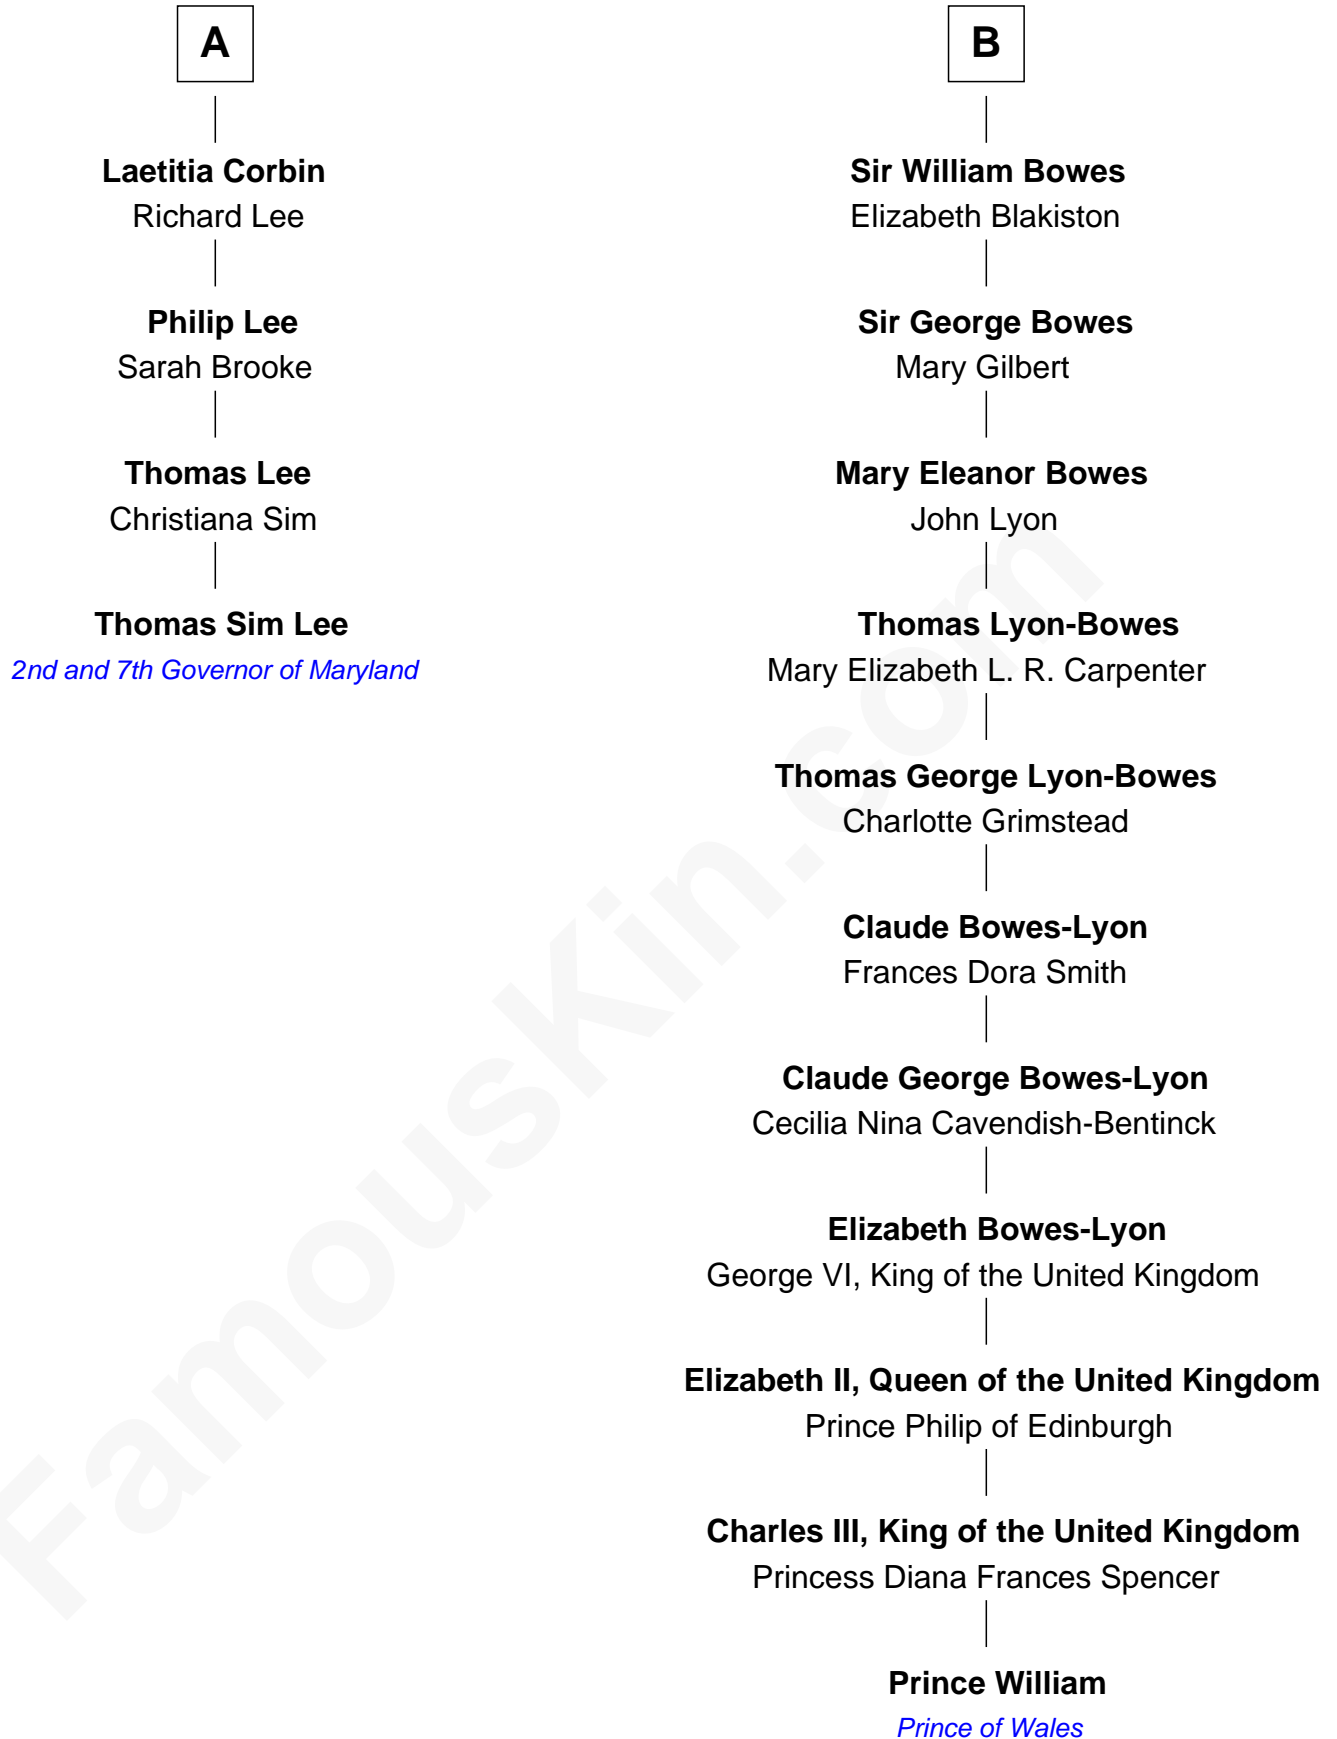

FamousKin.com Relationship Chart of

Thomas Sim Lee

2nd and 7th Governor of Maryland

10th cousin 7 times removed of

Prince William

Prince of Wales

Sir Thomas Stanley

Joan Goushill

William Eltonhead

Anne Bowers

Richard Eltonhead

Anne Sutton

Alice Eltonhead

Henry Corbin

A

Margaret Stanley

Sir William Troutbeck

Adam Troutbeck

Joan Molyneux

Margaret Troutbeck

Sir John Talbot

Sir John Talbot

Frances Giffard

Jane Talbot

Sir George Bowes

Thomas Bowes

Anne Warcop

Thomas Bowes

Anne Maxton

B

William photo by [InSapphoWeTrust](#) (CC BY-SA 2.0)