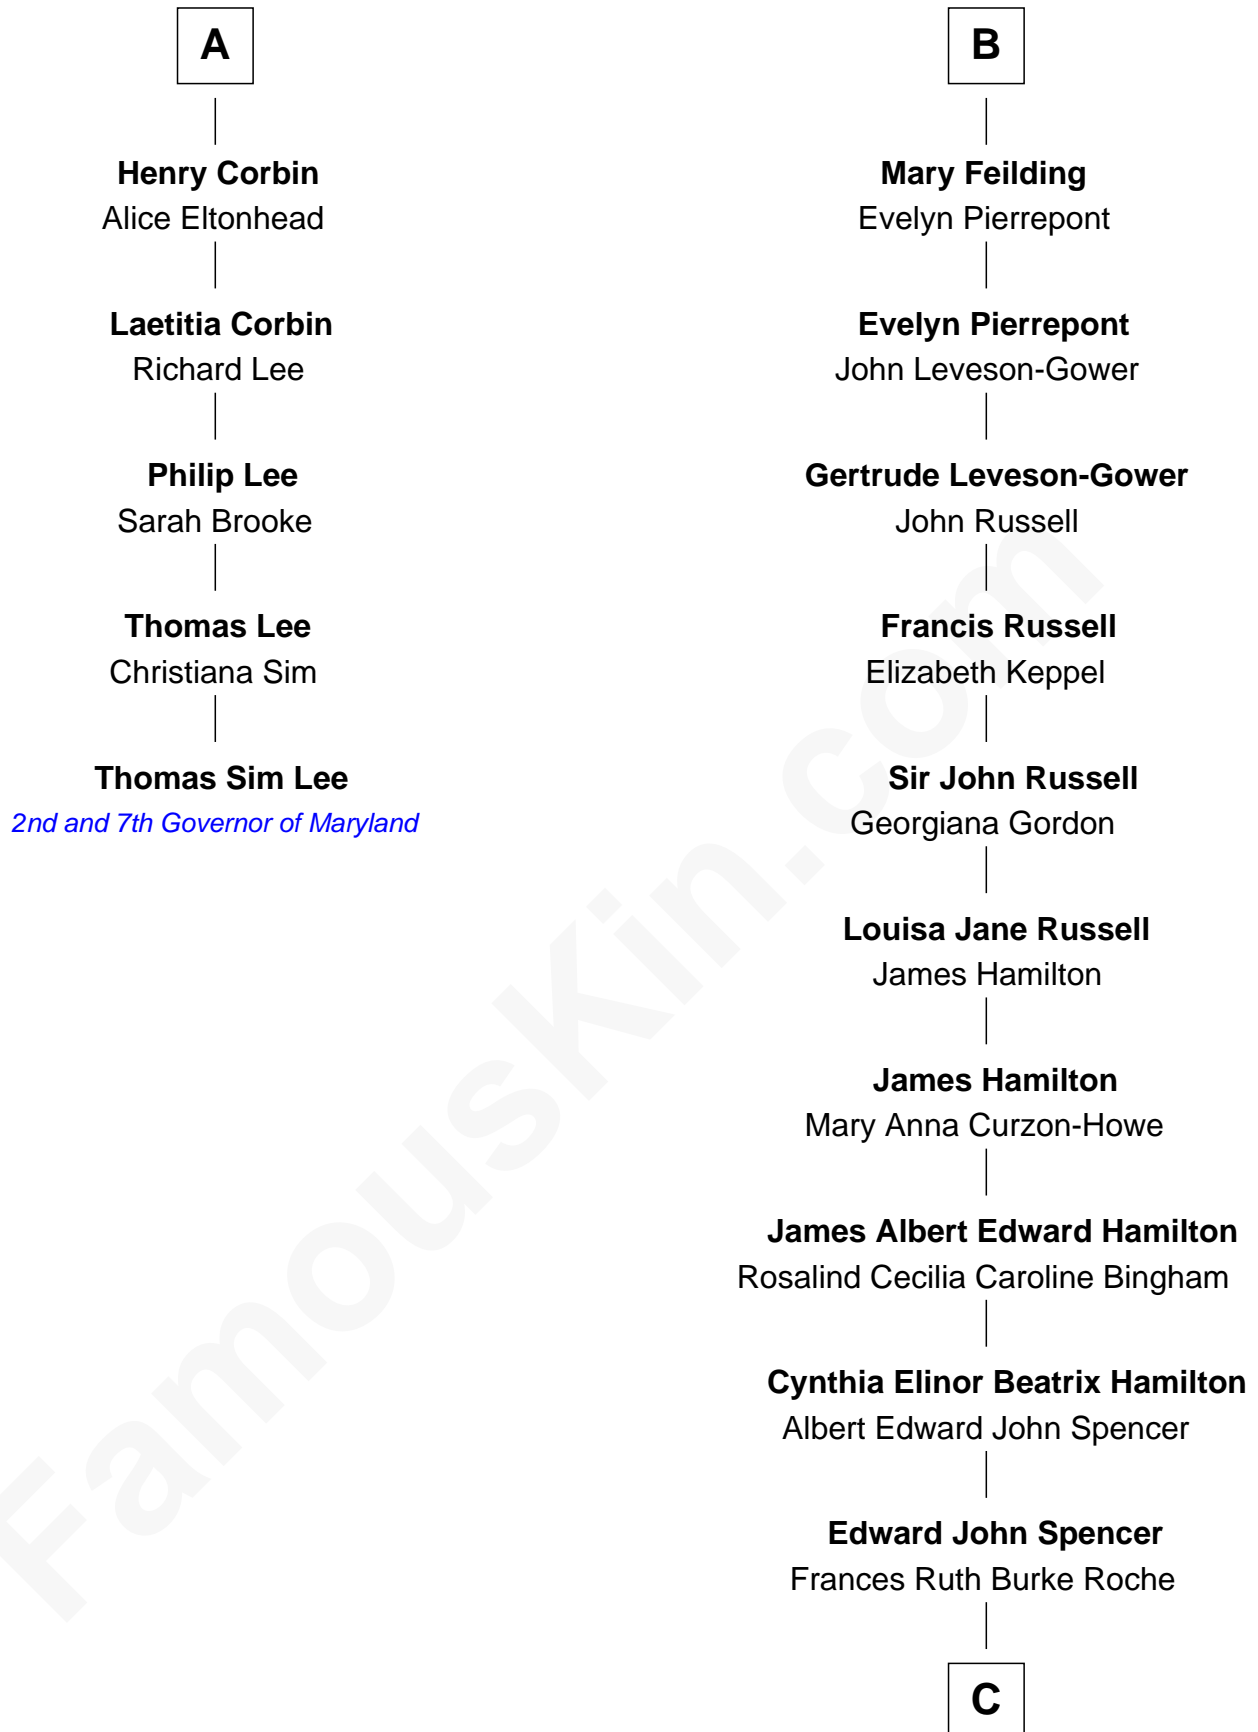

FamousKin.com Relationship Chart of

Thomas Sim Lee

2nd and 7th Governor of Maryland

11th cousin 7 times removed of

Prince William

Prince of Wales

John Aston
Elizabeth Delves

C

Princess Diana Frances Spencer
Charles III, King of the United Kingdom

Prince William
Prince of Wales

FamousKin.com