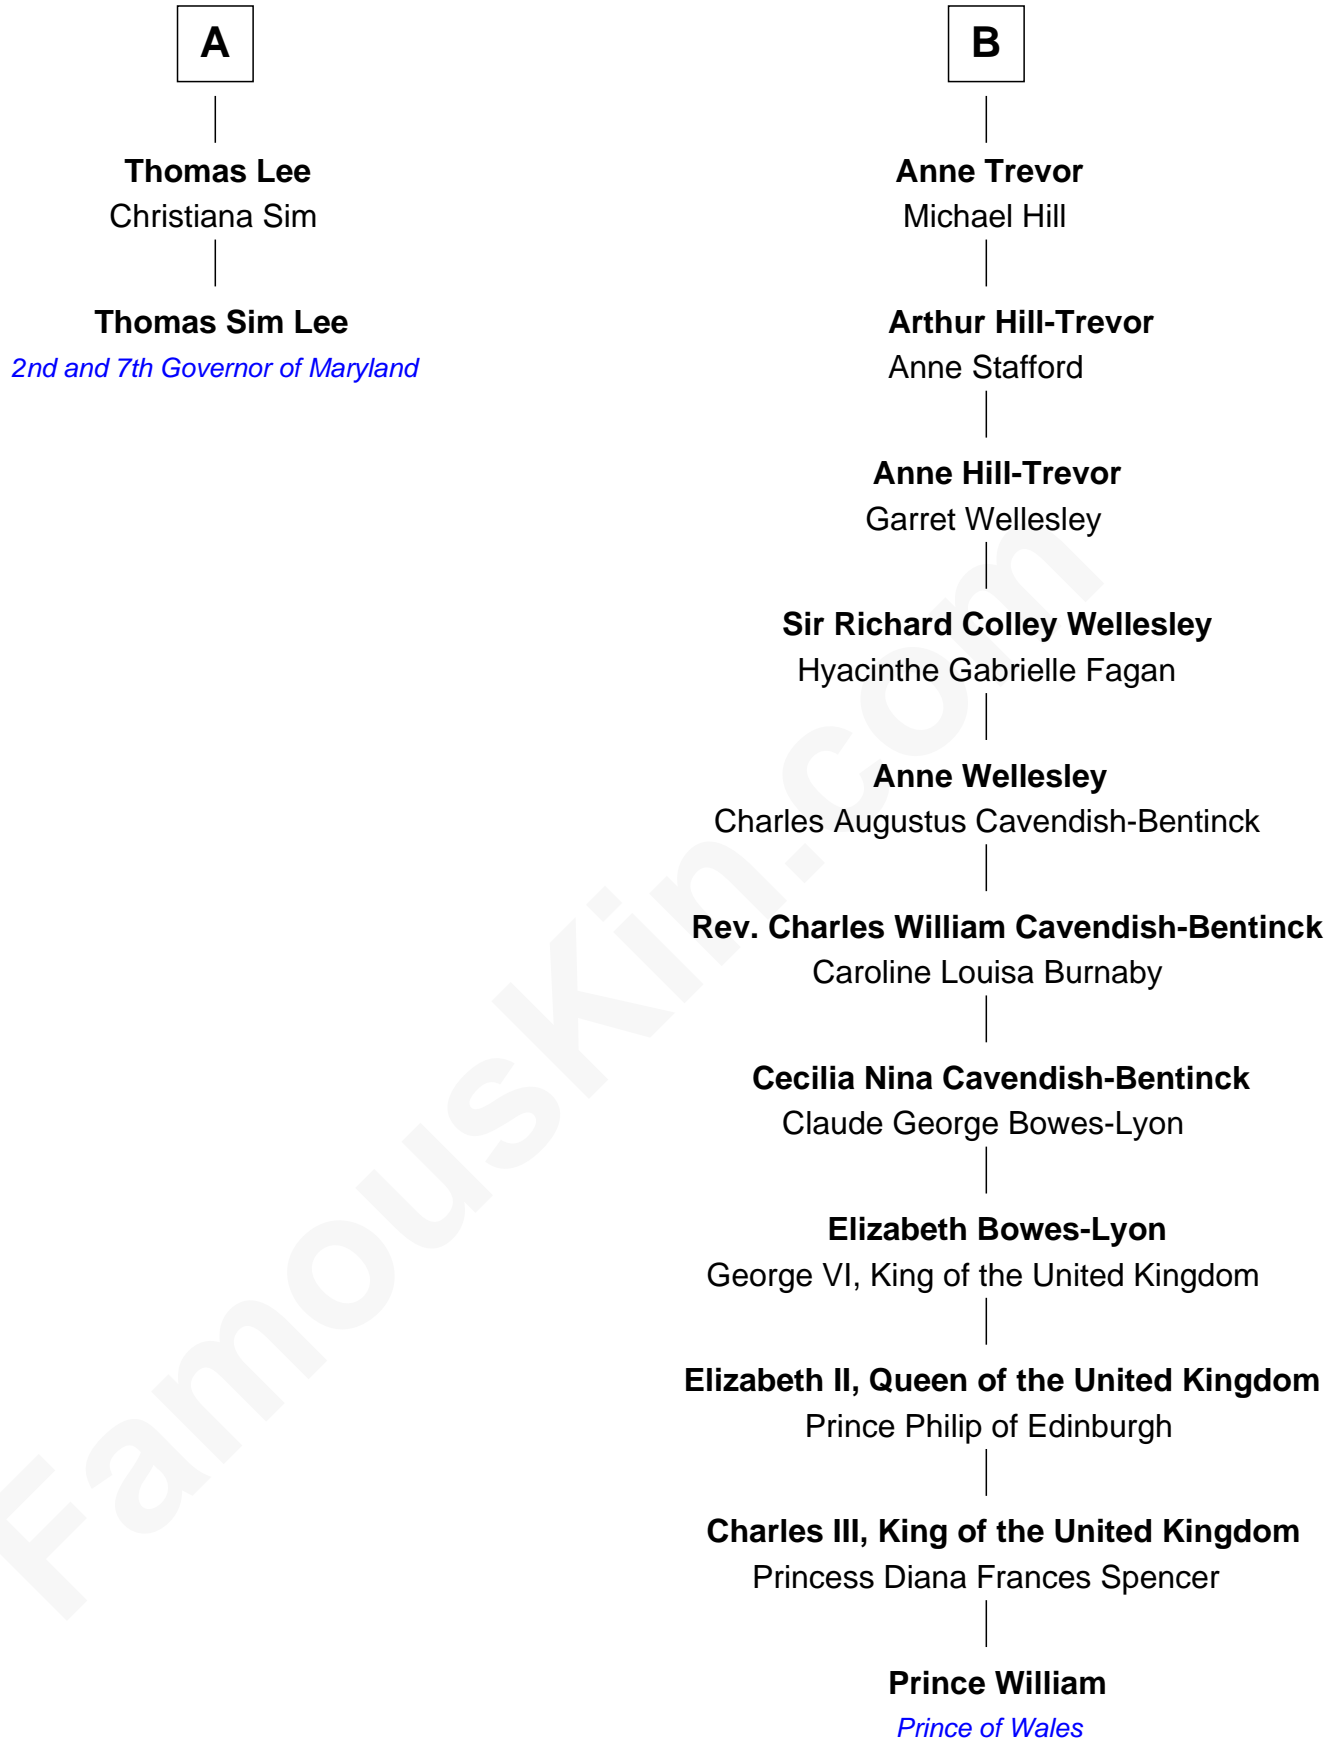

FamousKin.com Relationship Chart of

Thomas Sim Lee

2nd and 7th Governor of Maryland

8th cousin 9 times removed of

Prince William

Prince of Wales

William Gerard

Elizabeth Byron

Eleanor Davison

Sir William Gerard

Dorothy Barton

Sydney Gerard

Sir John Wynne

Mary Wynne

Sir Roger Mostyn

Sir Thomas Mostyn

Elizabeth Whitlock

Sir Roger Mostyn

Prudence Lumley

Jane Mostyn

Sir John Trevor

B

William photo by [InSapphoWeTrust](#) (CC BY-SA 2.0)